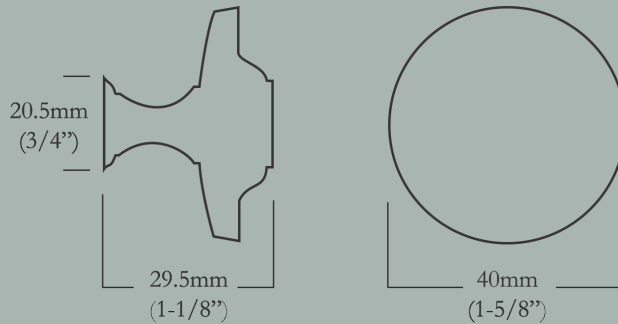

## Basket Weave Minor

40mm (1-5/8") Face Diameter x 20.5mm (3/4") Base Diameter, 29.5mm (1-1/8") Projection

<u>Item Number</u>	<u>Finish</u>	<u>Price</u>
CL-115-MR-X-PB	Polished Brass	\$30.00
CL-115-MR-X-PN	Polished Nickel	\$30.00
CL-115-MR-X-BN	Buff Nickel	\$30.00
CL-115-MR-X-10B	Oil Rubbed Bronze	\$30.00

## Basket Weave Minimus

30mm (1-1/8") Face Diameter x 14.5mm (5/8") Base Diameter, 22.5mm (7/8") Projection

<u>Item Number</u>	<u>Finish</u>	<u>Price</u>
CL-115-MN-X-PB	Polished Brass	\$28.00
CL-115-MN-X-PN	Polished Nickel	\$28.00
CL-115-MN-X-BN	Buff Nickel	\$28.00
CL-115-MN-X-10B	Oil Rubbed Bronze	\$28.00