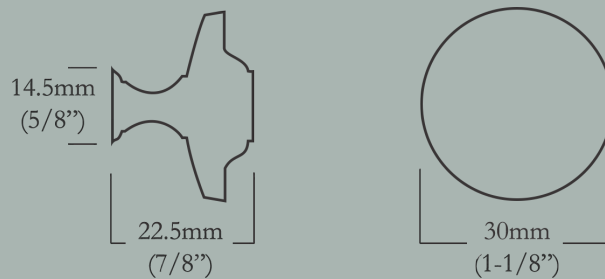

## Basket Weave Minor

40mm (1-5/8") Face Diameter x 20.5mm (3/4") Base Diameter, 29.5mm (1-1/8") Projection

<u>Item Number</u>	<u>Finish</u>	<u>Price</u>
CL-115-MR-X-PB	Polished Brass	\$30.00
CL-115-MR-X-PN	Polished Nickel	\$30.00
CL-115-MR-X-BN	Buff Nickel	\$30.00
CL-115-MR-X-10B	Oil Rubbed Bronze	\$30.00

## Basket Weave Minimus

30mm (1-1/8") Face Diameter x 14.5mm (5/8") Base Diameter, 22.5mm (7/8") Projection

<u>Item Number</u>	<u>Finish</u>	<u>Price</u>
CL-115-MN-X-PB	Polished Brass	\$28.00
CL-115-MN-X-PN	Polished Nickel	\$28.00
CL-115-MN-X-BN	Buff Nickel	\$28.00
CL-115-MN-X-10B	Oil Rubbed Bronze	\$28.00