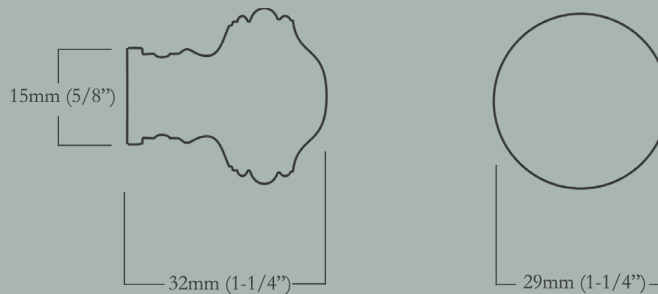

CL-101-MN-X-10B
Oil Rubbed Bronze

CL-101-MN-X-PN
Polished Nickel

Minimus

Brighton Minor

39mm (1-1/2") Face Diameter x 19mm (3/4") Base Diameter, 38mm (1-1/2") Projection

<u>Item Number</u>	<u>Finish</u>	<u>Price</u>
CL-101-MR-X-PB	Polished Brass	\$30.00
CL-101-MR-X-BN	Buff Nickel	\$30.00
CL-101-MR-X-10B	Oil Rubbed Bronze	\$30.00
CL-101-MR-X-PN	Polished Nickel	\$30.00

Brighton Minimus

29mm (1-1/4") Face Diameter x 15mm (5/8") Base Diameter, 32mm (1-1/4") Projection

<u>Item Number</u>	<u>Finish</u>	<u>Price</u>
CL-101-MN-X-PB	Polished Brass	\$28.00
CL-101-MN-X-BN	Buff Nickel	\$28.00
CL-101-MN-X-10B	Oil Rubbed Bronze	\$28.00
CL-101-MN-X-PN	Polished Nickel	\$28.00