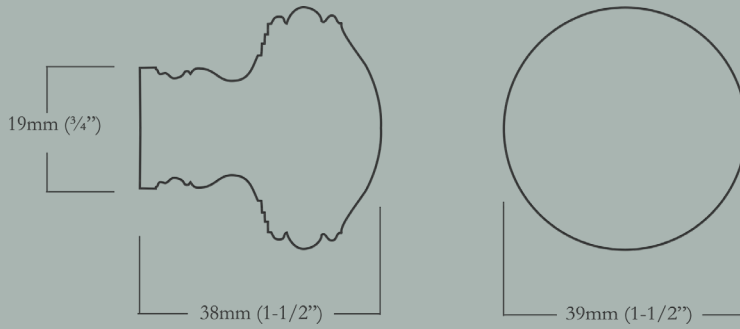

CL-101-MN-X-10B
Oil Rubbed Bronze

CL-101-MN-X-PN
Polished Nickel

Minimus

Brighton Minor

39mm (1-1/2") Face Diameter x 19mm (3/4") Base Diameter, 38mm (1-1/2") Projection

<u>Item Number</u>	<u>Finish</u>	<u>Price</u>
CL-101-MR-X-PB	Polished Brass	\$30.00
CL-101-MR-X-BN	Buff Nickel	\$30.00
CL-101-MR-X-10B	Oil Rubbed Bronze	\$30.00
CL-101-MR-X-PN	Polished Nickel	\$30.00

Brighton Minimus

29mm (1-1/4") Face Diameter x 15mm (5/8") Base Diameter, 32mm (1-1/4") Projection

<u>Item Number</u>	<u>Finish</u>	<u>Price</u>
CL-101-MN-X-PB	Polished Brass	\$28.00
CL-101-MN-X-BN	Buff Nickel	\$28.00
CL-101-MN-X-10B	Oil Rubbed Bronze	\$28.00
CL-101-MN-X-PN	Polished Nickel	\$28.00