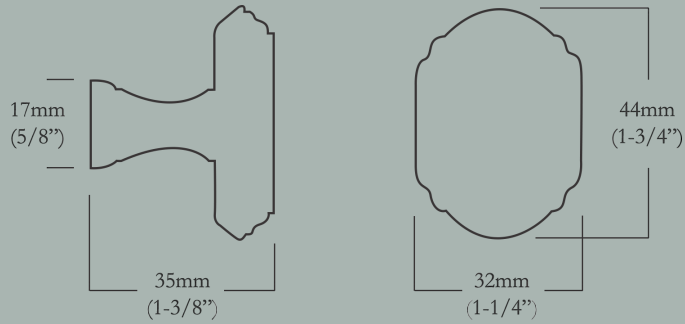

CL-116-MN-X10B
Oil Rubbed Bronze

CL-116-MN-X-PN
Polished Nickel

Minimus

Chantal Minor

32mm (1-1/4") x 44mm (1-3/4") Face x 17mm (5/8") Base Diameter, 35mm (1-3/8") Projection

<u>Item Number</u>	<u>Finish</u>	<u>Price</u>
CL-116-MR-X-PB	Polished Brass	\$30.00
CL-116-MR-X-PN	Polished Nickel	\$30.00
CL-116-MR-X-BN	Buff Nickel	\$30.00
CL-116-MR-X-10B	Oil Rubbed Bronze	\$30.00

Chantal Minimus

27mm (1-1/8") x 35mm (1-3/8") Face x 13.5mm (1/2") Base Diameter, 30mm (1-1/8") Projection

<u>Item Number</u>	<u>Finish</u>	<u>Price</u>
CL-116-MN-X-PB	Polished Brass	\$28.00
CL-116-MN-X-PN	Polished Nickel	\$28.00
CL-116-MN-X-BN	Buff Nickel	\$28.00
CL-116-MN-X-10B	Oil Rubbed Bronze	\$28.00