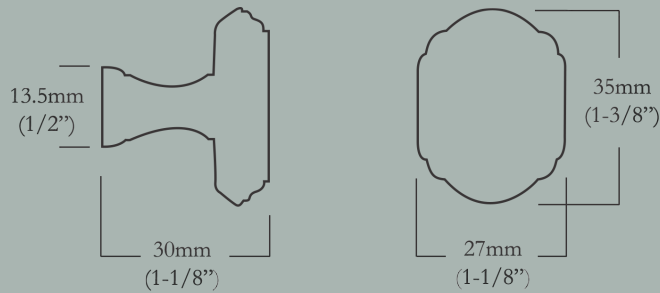

CL-116-MN-X10B
Oil Rubbed Bronze

CL-116-MN-X-PN
Polished Nickel

Minimus

Chantal Minor

32mm (1-1/4") x 44mm (1-3/4") Face x 17mm (5/8") Base Diameter, 35mm (1-3/8") Projection

<u>Item Number</u>	<u>Finish</u>	<u>Price</u>
CL-116-MR-X-PB	Polished Brass	\$30.00
CL-116-MR-X-PN	Polished Nickel	\$30.00
CL-116-MR-X-BN	Buff Nickel	\$30.00
CL-116-MR-X-10B	Oil Rubbed Bronze	\$30.00

Chantal Minimus

27mm (1-1/8") x 35mm (1-3/8") Face x 13.5mm (1/2") Base Diameter, 30mm (1-1/8") Projection

<u>Item Number</u>	<u>Finish</u>	<u>Price</u>
CL-116-MN-X-PB	Polished Brass	\$28.00
CL-116-MN-X-PN	Polished Nickel	\$28.00
CL-116-MN-X-BN	Buff Nickel	\$28.00
CL-116-MN-X-10B	Oil Rubbed Bronze	\$28.00