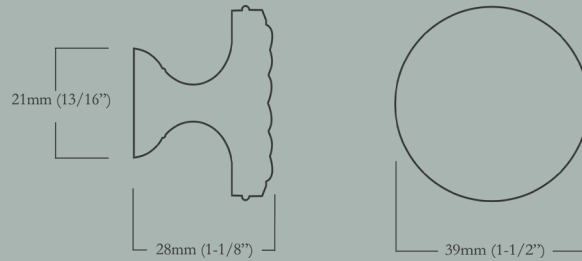

CL-109-MN-X-10B
Oil Rubbed Bronze

CL-109-MN-X-PN
Polished Nickel

Minimus

All Rights Reserved © 2020

Directoire Minor

39mm (1-1/2") Face Diameter x 21mm (13/16") Base Diameter, 28mm (1-1/8") Projection

<u>Item Number</u>	<u>Finish</u>	<u>Price</u>
CL-109-MR-X-PB	Polished Brass	\$30.00
CL-109-MR-X-BN	Buff Nickel	\$30.00
CL-109-MR-X-10B	Oil Rubbed Bronze	\$30.00
CL-109-MR-X-PN	Polished Nickel	\$30.00

Directoire Minimus

30mm (1-3/16") Face Diameter x 17mm (11/16") Base Diameter, 24mm (1") Projection

<u>Item Number</u>	<u>Finish</u>	<u>Price</u>
CL-109-MN-X-PB	Polished Brass	\$28.00
CL-109-MN-X-BN	Buff Nickel	\$28.00
CL-109-MN-X-10B	Oil Rubbed Bronze	\$28.00
CL-109-MN-X-PN	Polished Nickel	\$28.00