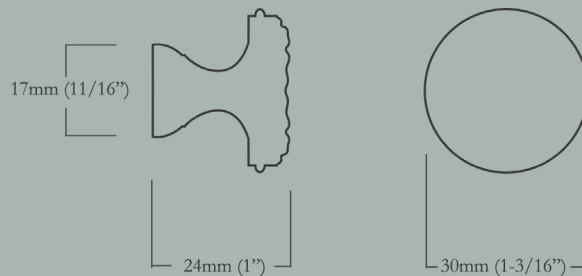

CL-109-MN-X-10B
Oil Rubbed Bronze

CL-109-MN-X-PN
Polished Nickel

Minimus

All Rights Reserved © 2020

Directoire Minor

39mm (1-1/2") Face Diameter x 21mm (13/16") Base Diameter, 28mm (1-1/8") Projection

<u>Item Number</u>	<u>Finish</u>	<u>Price</u>
CL-109-MR-X-PB	Polished Brass	\$30.00
CL-109-MR-X-BN	Buff Nickel	\$30.00
CL-109-MR-X-10B	Oil Rubbed Bronze	\$30.00
CL-109-MR-X-PN	Polished Nickel	\$30.00

Directoire Minimus

30mm (1-3/16") Face Diameter x 17mm (11/16") Base Diameter, 24mm (1") Projection

<u>Item Number</u>	<u>Finish</u>	<u>Price</u>
CL-109-MN-X-PB	Polished Brass	\$28.00
CL-109-MN-X-BN	Buff Nickel	\$28.00
CL-109-MN-X-10B	Oil Rubbed Bronze	\$28.00
CL-109-MN-X-PN	Polished Nickel	\$28.00