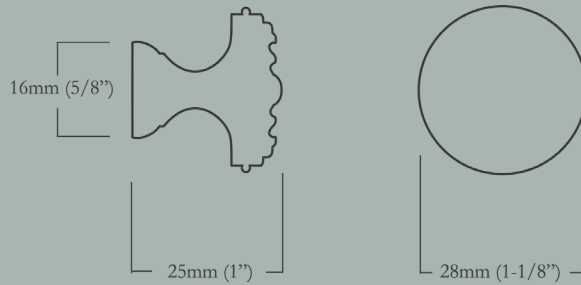

CL-110-MN-X-10B
Oil Rubbed Bronze

CL-110-MN-X-PN
Polished Nickel

Minimus

All Rights Reserved © 2020

Empire Minor

39mm (1-1/2") Face Diameter x 22mm (7/8") Base Diameter, 29mm (1-1/8") Projection

<u>Item Number</u>	<u>Finish</u>	<u>Price</u>
CL-110-MR-X-PB	Polished Brass	\$30.00
CL-110-MR-X-BN	Buff Nickel	\$30.00
CL-110-MR-X-10B	Oil Rubbed Bronze	\$30.00
CL-110-MR-X-PN	Polished Nickel	\$30.00

Empire Minimus

28mm (1-1/8") Face Diameter x 16mm (5/8") Base Diameter, 25mm (1") Projection

<u>Item Number</u>	<u>Finish</u>	<u>Price</u>
CL-110-MN-X-PB	Polished Brass	\$28.00
CL-110-MN-X-BN	Buff Nickel	\$28.00
CL-110-MN-X-10B	Oil Rubbed Bronze	\$28.00
CL-110-MN-X-PN	Polished Nickel	\$28.00