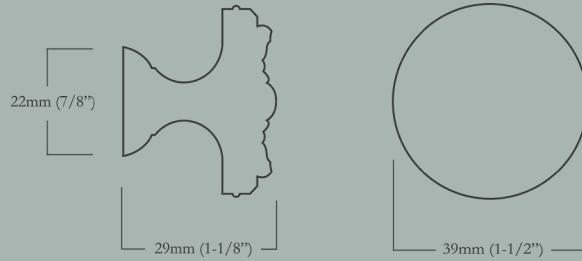

CL-110-MN-X-10B
Oil Rubbed Bronze

CL-110-MN-X-PN
Polished Nickel

Minimus

All Rights Reserved © 2020

Empire Minor

39mm (1-1/2") Face Diameter x 22mm (7/8") Base Diameter, 29mm (1-1/8") Projection

<u>Item Number</u>	<u>Finish</u>	<u>Price</u>
CL-110-MR-X-PB	Polished Brass	\$30.00
CL-110-MR-X-BN	Buff Nickel	\$30.00
CL-110-MR-X-10B	Oil Rubbed Bronze	\$30.00
CL-110-MR-X-PN	Polished Nickel	\$30.00

Empire Minimus

28mm (1-1/8") Face Diameter x 16mm (5/8") Base Diameter, 25mm (1") Projection

<u>Item Number</u>	<u>Finish</u>	<u>Price</u>
CL-110-MN-X-PB	Polished Brass	\$28.00
CL-110-MN-X-BN	Buff Nickel	\$28.00
CL-110-MN-X-10B	Oil Rubbed Bronze	\$28.00
CL-110-MN-X-PN	Polished Nickel	\$28.00