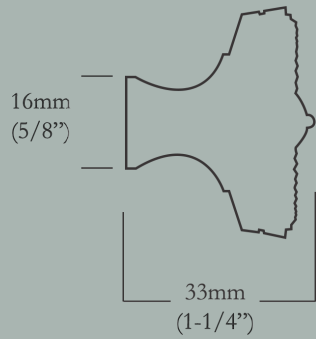

## Happle Minor

40mm (1-5/8") Face Diameter x 16mm (5/8") Base Diameter, 33mm (1-1/4") Projection

<u>Item Number</u>	<u>Finish</u>	<u>Price</u>
CL-119-MR-X-PB	Polished Brass	\$30.00
CL-119-MR-X-PN	Polished Nickel	\$30.00
CL-119-MR-X-BN	Buff Nickel	\$30.00
CL-119-MR-X-10B	Oil Rubbed Bronze	\$30.00

## Happle Minimus

30mm (1-1/8") Face Diameter x 12mm (1/2") Base Diameter, 25mm (1") Projection

<u>Item Number</u>	<u>Finish</u>	<u>Price</u>
CL-119-MN-X-PB	Polished Brass	\$28.00
CL-119-MN-X-PN	Polished Nickel	\$28.00
CL-119-MN-X-BN	Buff Nickel	\$28.00
CL-119-MN-X-10B	Oil Rubbed Bronze	\$28.00