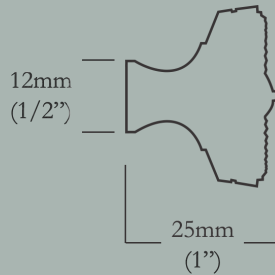

## Happle Minor

40mm (1-5/8") Face Diameter x 16mm (5/8") Base Diameter, 33mm (1-1/4") Projection

<u>Item Number</u>	<u>Finish</u>	<u>Price</u>
CL-119-MR-X-PB	Polished Brass	\$30.00
CL-119-MR-X-PN	Polished Nickel	\$30.00
CL-119-MR-X-BN	Buff Nickel	\$30.00
CL-119-MR-X-10B	Oil Rubbed Bronze	\$30.00

## Happle Minimus

30mm (1-1/8") Face Diameter x 12mm (1/2") Base Diameter, 25mm (1") Projection

<u>Item Number</u>	<u>Finish</u>	<u>Price</u>
CL-119-MN-X-PB	Polished Brass	\$28.00
CL-119-MN-X-PN	Polished Nickel	\$28.00
CL-119-MN-X-BN	Buff Nickel	\$28.00
CL-119-MN-X-10B	Oil Rubbed Bronze	\$28.00