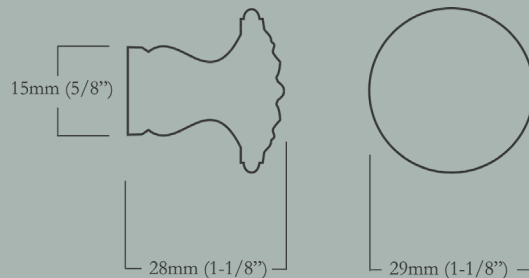

## Jacobite Minor

39mm (1-1/2") Face Diameter x 18mm (3/4") Base Diameter, 34mm (1-3/8") Projection

<u>Item Number</u>	<u>Finish</u>	<u>Price</u>
CL-111-MR-X-PB	Polished Brass	\$30.00
CL-111-MR-X-BN	Buff Nickel	\$30.00
CL-111-MR-X-10B	Oil Rubbed Bronze	\$30.00
CL-111-MR-X-PN	Polished Nickel	\$30.00

## Jacobite Minimus

29mm (1-1/8") Face Diameter x 15mm (5/8") Base Diameter, 28mm (1-1/8") Projection

<u>Item Number</u>	<u>Finish</u>	<u>Price</u>
CL-111-MN-X-PB	Polished Brass	\$28.00
CL-111-MN-X-BN	Buff Nickel	\$28.00
CL-111-MN-X-10B	Oil Rubbed Bronze	\$28.00
CL-111-MN-X-PN	Polished Nickel	\$28.00