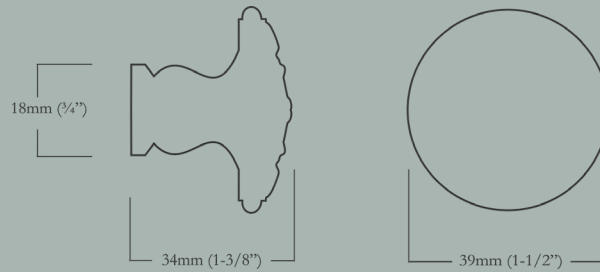

## Jacobite Minor

39mm (1-1/2") Face Diameter x 18mm (3/4") Base Diameter, 34mm (1-3/8") Projection

<u>Item Number</u>	<u>Finish</u>	<u>Price</u>
CL-111-MR-X-PB	Polished Brass	\$30.00
CL-111-MR-X-BN	Buff Nickel	\$30.00
CL-111-MR-X-10B	Oil Rubbed Bronze	\$30.00
CL-111-MR-X-PN	Polished Nickel	\$30.00

## Jacobite Minimus

29mm (1-1/8") Face Diameter x 15mm (5/8") Base Diameter, 28mm (1-1/8") Projection

<u>Item Number</u>	<u>Finish</u>	<u>Price</u>
CL-111-MN-X-PB	Polished Brass	\$28.00
CL-111-MN-X-BN	Buff Nickel	\$28.00
CL-111-MN-X-10B	Oil Rubbed Bronze	\$28.00
CL-111-MN-X-PN	Polished Nickel	\$28.00