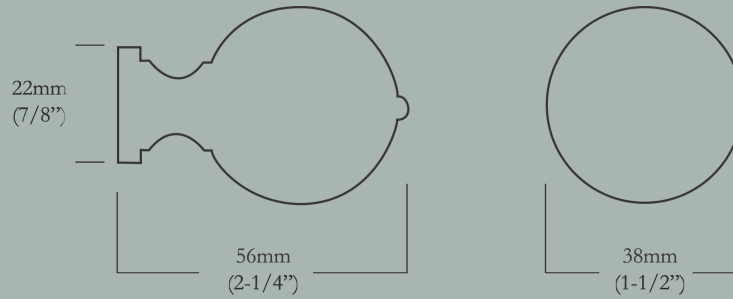

CL-120-MN-X10B
Oil Rubbed Bronze

CL-120-MN-X-PN
Polished Nickel

Minimus

Kemble Minor

38mm (1-1/2") Face Diameter x 22mm (7/8") Base Diameter, 56mm (2-1/4") Projection

<u>Item Number</u>	<u>Finish</u>	<u>Price</u>
CL-120-MR-X-PB	Polished Brass	\$30.00
CL-120-MR-X-PN	Polished Nickel	\$30.00
CL-120-MR-X-BN	Buff Nickel	\$30.00
CL-120-MR-X-10B	Oil Rubbed Bronze	\$30.00

Kemble Minimus

28mm (1-1/8") Face Diameter x 16.5mm (5/8") Base Diameter, 41mm (1-5/8") Projection

<u>Item Number</u>	<u>Finish</u>	<u>Price</u>
CL-120-MN-X-PB	Polished Brass	\$28.00
CL-120-MN-X-PN	Polished Nickel	\$28.00
CL-120-MN-X-BN	Buff Nickel	\$28.00
CL-120-MN-X-10B	Oil Rubbed Bronze	\$28.00