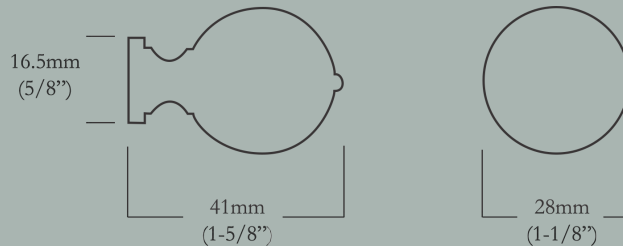

CL-120-MN-X10B
Oil Rubbed Bronze

CL-120-MN-X-PN
Polished Nickel

Minimus

Kemble Minor

38mm (1-1/2") Face Diameter x 22mm (7/8") Base Diameter, 56mm (2-1/4") Projection

<u>Item Number</u>	<u>Finish</u>	<u>Price</u>
CL-120-MR-X-PB	Polished Brass	\$30.00
CL-120-MR-X-PN	Polished Nickel	\$30.00
CL-120-MR-X-BN	Buff Nickel	\$30.00
CL-120-MR-X-10B	Oil Rubbed Bronze	\$30.00

Kemble Minimus

28mm (1-1/8") Face Diameter x 16.5mm (5/8") Base Diameter, 41mm (1-5/8") Projection

<u>Item Number</u>	<u>Finish</u>	<u>Price</u>
CL-120-MN-X-PB	Polished Brass	\$28.00
CL-120-MN-X-PN	Polished Nickel	\$28.00
CL-120-MN-X-BN	Buff Nickel	\$28.00
CL-120-MN-X-10B	Oil Rubbed Bronze	\$28.00