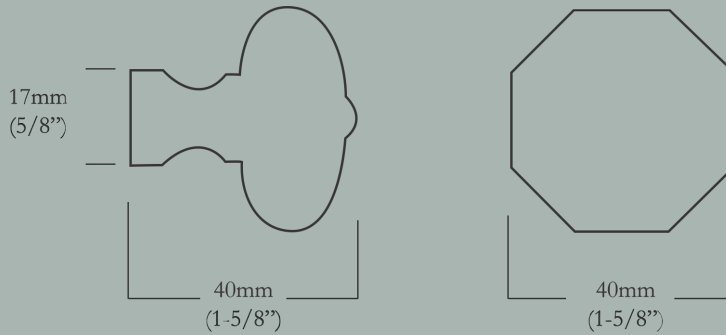

CL-122-MN-X10B
Oil Rubbed Bronze

CL-122-MN-X-PN
Polished Nickel

Minimus

Lampion Minor

40mm (1-5/8") Face Diameter x 17mm (5/8") Base Diameter, 40mm (1-5/8") Projection

<u>Item Number</u>	<u>Finish</u>	<u>Price</u>
CL-122-MR-X-PB	Polished Brass	\$30.00
CL-122-MR-X-PN	Polished Nickel	\$30.00
CL-122-MR-X-BN	Buff Nickel	\$30.00
CL-122-MR-X-10B	Oil Rubbed Bronze	\$30.00

Lampion Minimus

30mm (1-1/8") Face Diameter x 13mm (1/2") Base Diameter, 30mm (1-1/8") Projection

<u>Item Number</u>	<u>Finish</u>	<u>Price</u>
CL-122-MN-X-PB	Polished Brass	\$28.00
CL-122-MN-X-PN	Polished Nickel	\$28.00
CL-122-MN-X-BN	Buff Nickel	\$28.00
CL-122-MN-X-10B	Oil Rubbed Bronze	\$28.00