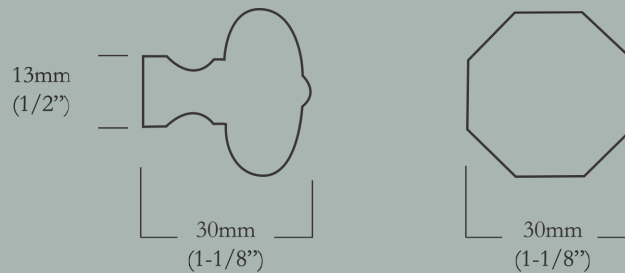

CL-122-MN-X10B
Oil Rubbed Bronze

CL-122-MN-X-PN
Polished Nickel

Minimus

Lampion Minor

40mm (1-5/8") Face Diameter x 17mm (5/8") Base Diameter, 40mm (1-5/8") Projection

<u>Item Number</u>	<u>Finish</u>	<u>Price</u>
CL-122-MR-X-PB	Polished Brass	\$30.00
CL-122-MR-X-PN	Polished Nickel	\$30.00
CL-122-MR-X-BN	Buff Nickel	\$30.00
CL-122-MR-X-10B	Oil Rubbed Bronze	\$30.00

Lampion Minimus

30mm (1-1/8") Face Diameter x 13mm (1/2") Base Diameter, 30mm (1-1/8") Projection

<u>Item Number</u>	<u>Finish</u>	<u>Price</u>
CL-122-MN-X-PB	Polished Brass	\$28.00
CL-122-MN-X-PN	Polished Nickel	\$28.00
CL-122-MN-X-BN	Buff Nickel	\$28.00
CL-122-MN-X-10B	Oil Rubbed Bronze	\$28.00