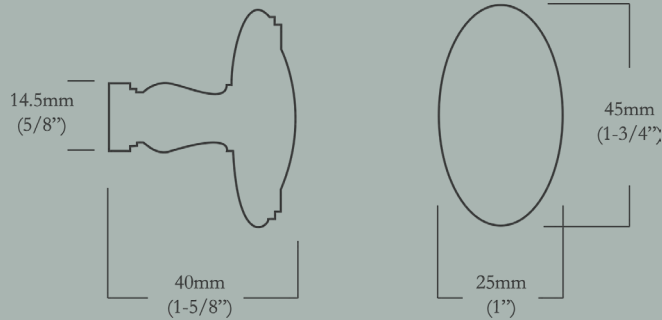

## Lord's Oval Minor

45mm (1-3/4") x 25mm (1") Face x 14.5mm (5/8") Base Diameter, 40mm (1-5/8") Projection

<u>Item Number</u>	<u>Finish</u>	<u>Price</u>
CL-121-MR-X-PB	Polished Brass	\$30.00
CL-121-MR-X-PN	Polished Nickel	\$30.00
CL-121-MR-X-BN	Buff Nickel	\$30.00
CL-121-MR-X-10B	Oil Rubbed Bronze	\$30.00

## Lord's Oval Minimus

38mm (1-1/2") x 21mm (7/8") Face x 12mm (1/2") Base Diameter, 30mm (1-1/8") Projection

<u>Item Number</u>	<u>Finish</u>	<u>Price</u>
CL-121-MN-X-PB	Polished Brass	\$28.00
CL-121-MN-X-PN	Polished Nickel	\$28.00
CL-121-MN-X-BN	Buff Nickel	\$28.00
CL-121-MN-X-10B	Oil Rubbed Bronze	\$28.00