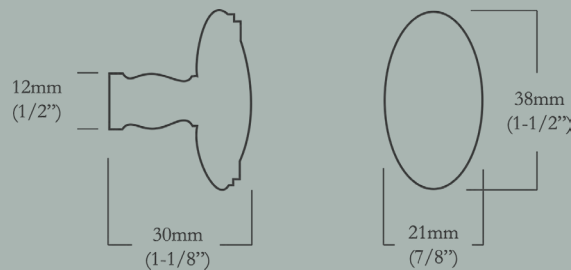

## Lord's Oval Minor

45mm (1-3/4") x 25mm (1") Face x 14.5mm (5/8") Base Diameter, 40mm (1-5/8") Projection

<u>Item Number</u>	<u>Finish</u>	<u>Price</u>
CL-121-MR-X-PB	Polished Brass	\$30.00
CL-121-MR-X-PN	Polished Nickel	\$30.00
CL-121-MR-X-BN	Buff Nickel	\$30.00
CL-121-MR-X-10B	Oil Rubbed Bronze	\$30.00

## Lord's Oval Minimus

38mm (1-1/2") x 21mm (7/8") Face x 12mm (1/2") Base Diameter, 30mm (1-1/8") Projection

<u>Item Number</u>	<u>Finish</u>	<u>Price</u>
CL-121-MN-X-PB	Polished Brass	\$28.00
CL-121-MN-X-PN	Polished Nickel	\$28.00
CL-121-MN-X-BN	Buff Nickel	\$28.00
CL-121-MN-X-10B	Oil Rubbed Bronze	\$28.00