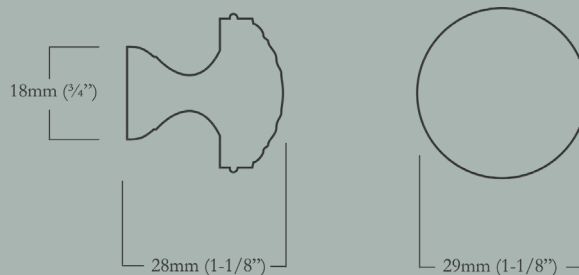

CL-112-MN-X-10B
Oil Rubbed Bronze

CL-112-MN-X-PN
Polished Nickel

Minimus

Louis XV Minor

39mm (1-1/2") Face Diameter x 21mm (13/16") Base Diameter, 35mm (1-3/8") Projection

<u>Item Number</u>	<u>Finish</u>	<u>Price</u>
CL-112-MR-X-PB	Polished Brass	\$30.00
CL-112-MR-X-BN	Buff Nickel	\$30.00
CL-112-MR-X-10B	Oil Rubbed Bronze	\$30.00
CL-112-MR-X-PN	Polished Nickel	\$30.00

Louis XV Minimus

29mm (1-1/8") Face Diameter x 18mm (3/4") Base Diameter, 28mm (1-1/8") Projection

<u>Item Number</u>	<u>Finish</u>	<u>Price</u>
CL-112-MN-X-PB	Polished Brass	\$28.00
CL-112-MN-X-BN	Buff Nickel	\$28.00
CL-112-MN-X-10B	Oil Rubbed Bronze	\$28.00
CL-112-MN-X-PN	Polished Nickel	\$28.00