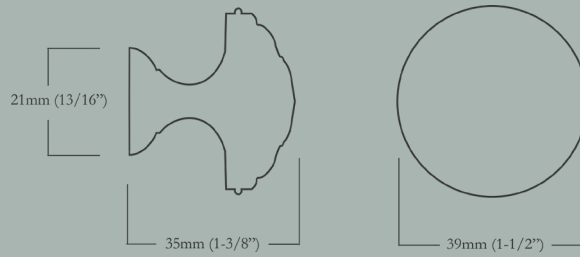

CL-112-MN-X-10B
Oil Rubbed Bronze

CL-112-MN-X-PN
Polished Nickel

Minimus

Louis XV Minor

39mm (1-1/2") Face Diameter x 21mm (13/16") Base Diameter, 35mm (1-3/8") Projection

<u>Item Number</u>	<u>Finish</u>	<u>Price</u>
CL-112-MR-X-PB	Polished Brass	\$30.00
CL-112-MR-X-BN	Buff Nickel	\$30.00
CL-112-MR-X-10B	Oil Rubbed Bronze	\$30.00
CL-112-MR-X-PN	Polished Nickel	\$30.00

Louis XV Minimus

29mm (1-1/8") Face Diameter x 18mm (3/4") Base Diameter, 28mm (1-1/8") Projection

<u>Item Number</u>	<u>Finish</u>	<u>Price</u>
CL-112-MN-X-PB	Polished Brass	\$28.00
CL-112-MN-X-BN	Buff Nickel	\$28.00
CL-112-MN-X-10B	Oil Rubbed Bronze	\$28.00
CL-112-MN-X-PN	Polished Nickel	\$28.00