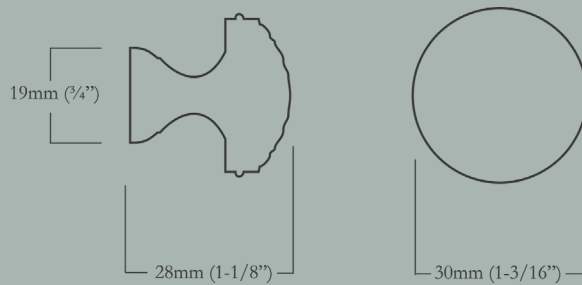

CL-105-MN-X-10B
Oil Rubbed Bronze

CL-105-MN-X-PN
Polished Nickel

Minimus

All Rights Reserved © 2020

Louis XVI Minor

40mm (1-1/2") Face Diameter x 21mm (13/16") Base Diameter, 34mm (1-3/8") Projection

<u>Item Number</u>	<u>Finish</u>	<u>Price</u>
CL-105-MR-X-PB	Polished Brass	\$30.00
CL-105-MR-X-BN	Buff Nickel	\$30.00
CL-105-MR-X-10B	Oil Rubbed Bronze	\$30.00
CL-105-MR-X-PN	Polished Nickel	\$30.00

Louis XVI Minimus

30mm (1-3/16") Face Diameter x 19mm (3/4") Base Diameter, 28mm (1-1/8") Projection

<u>Item Number</u>	<u>Finish</u>	<u>Price</u>
CL-105-MN-X-PB	Polished Brass	\$28.00
CL-105-MN-X-BN	Buff Nickel	\$28.00
CL-105-MN-X-10B	Oil Rubbed Bronze	\$28.00
CL-105-MN-X-PN	Polished Nickel	\$28.00