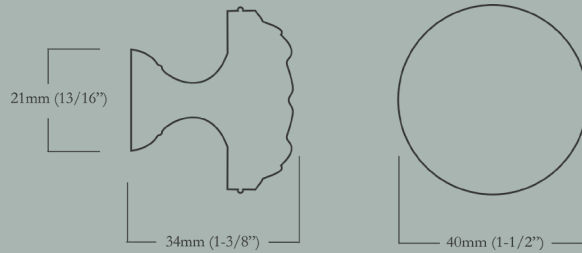

CL-105-MN-X-10B
Oil Rubbed Bronze

CL-105-MN-X-PN
Polished Nickel

Minimus

All Rights Reserved © 2020

Louis XVI Minor

40mm (1-1/2") Face Diameter x 21mm (13/16") Base Diameter, 34mm (1-3/8") Projection

<u>Item Number</u>	<u>Finish</u>	<u>Price</u>
CL-105-MR-X-PB	Polished Brass	\$30.00
CL-105-MR-X-BN	Buff Nickel	\$30.00
CL-105-MR-X-10B	Oil Rubbed Bronze	\$30.00
CL-105-MR-X-PN	Polished Nickel	\$30.00

Louis XVI Minimus

30mm (1-3/16") Face Diameter x 19mm (3/4") Base Diameter, 28mm (1-1/8") Projection

<u>Item Number</u>	<u>Finish</u>	<u>Price</u>
CL-105-MN-X-PB	Polished Brass	\$28.00
CL-105-MN-X-BN	Buff Nickel	\$28.00
CL-105-MN-X-10B	Oil Rubbed Bronze	\$28.00
CL-105-MN-X-PN	Polished Nickel	\$28.00