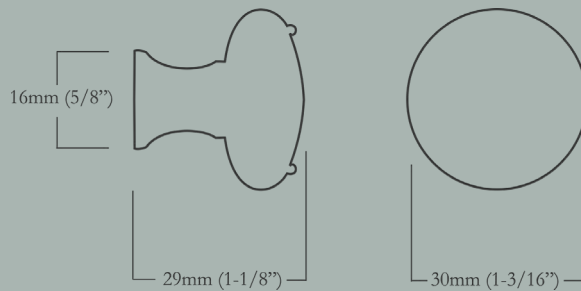

## Regent Minor

38mm (1-1/2") Face Diameter x 17mm (11/16") Base Diameter, 30mm (1-3/16") Projection

<u>Item Number</u>	<u>Finish</u>	<u>Price</u>
CL-106-MR-X-PB	Polished Brass	\$30.00
CL-106-MR-X-BN	Buff Nickel	\$30.00
CL-106-MR-X-10B	Oil Rubbed Bronze	\$30.00
CL-106-MR-X-PN	Polished Nickel	\$30.00

## Regent Minimus

30mm (1-3/16") Face Diameter x 16mm (5/8") Base Diameter, 29mm (1-1/8") Projection

<u>Item Number</u>	<u>Finish</u>	<u>Price</u>
CL-106-MN-X-PB	Polished Brass	\$28.00
CL-106-MN-X-BN	Buff Nickel	\$28.00
CL-106-MN-X-10B	Oil Rubbed Bronze	\$28.00
CL-106-MN-X-PN	Polished Nickel	\$28.00