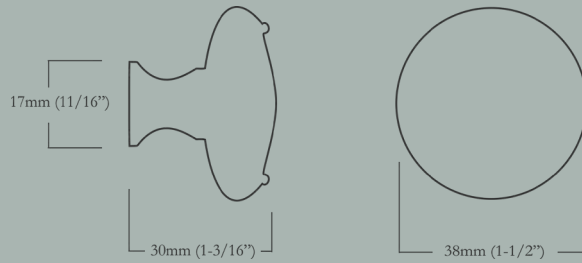

## Regent Minor

38mm (1-1/2") Face Diameter x 17mm (11/16") Base Diameter, 30mm (1-3/16") Projection

<u>Item Number</u>	<u>Finish</u>	<u>Price</u>
CL-106-MR-X-PB	Polished Brass	\$30.00
CL-106-MR-X-BN	Buff Nickel	\$30.00
CL-106-MR-X-10B	Oil Rubbed Bronze	\$30.00
CL-106-MR-X-PN	Polished Nickel	\$30.00

## Regent Minimus

30mm (1-3/16") Face Diameter x 16mm (5/8") Base Diameter, 29mm (1-1/8") Projection

<u>Item Number</u>	<u>Finish</u>	<u>Price</u>
CL-106-MN-X-PB	Polished Brass	\$28.00
CL-106-MN-X-BN	Buff Nickel	\$28.00
CL-106-MN-X-10B	Oil Rubbed Bronze	\$28.00
CL-106-MN-X-PN	Polished Nickel	\$28.00