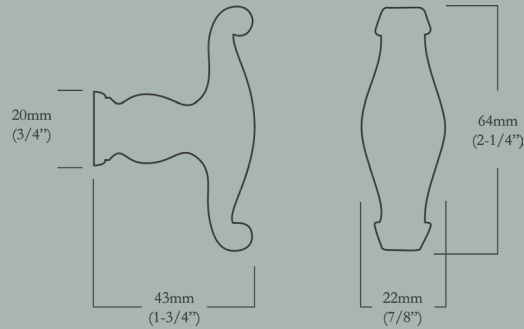

## Tea Knob Minor

64mm (2-1/4") x 22mm (7/8") Face x 20mm (3/4") Base Diameter, 43mm (1-3/4") Projection

<u>Item Number</u>	<u>Finish</u>	<u>Price</u>
CL-123-MR-X-PB	Polished Brass	\$30.00
CL-123-MR-X-PN	Polished Nickel	\$30.00
CL-123-MR-X-BN	Buff Nickel	\$30.00
CL-123-MR-X-10B	Oil Rubbed Bronze	\$30.00

## Tea Knob Minimus

46mm (1-3/4") x 16.5mm (5/8") Face x 15mm (5/8") Base Diameter, 33mm (1-1/4") Projection

<u>Item Number</u>	<u>Finish</u>	<u>Price</u>
CL-123-MN-X-PB	Polished Brass	\$28.00
CL-123-MN-X-PN	Polished Nickel	\$28.00
CL-123-MN-X-BN	Buff Nickel	\$28.00
CL-123v-MN-X-10B	Oil Rubbed Bronze	\$28.00