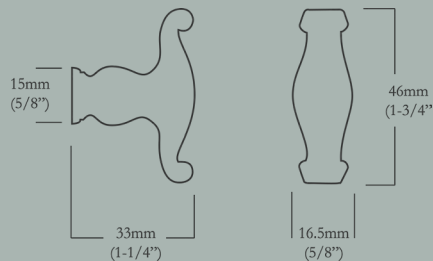

## Tea Knob Minor

64mm (2-1/4") x 22mm (7/8") Face x 20mm (3/4") Base Diameter, 43mm (1-3/4") Projection

<u>Item Number</u>	<u>Finish</u>	<u>Price</u>
CL-123-MR-X-PB	Polished Brass	\$30.00
CL-123-MR-X-PN	Polished Nickel	\$30.00
CL-123-MR-X-BN	Buff Nickel	\$30.00
CL-123-MR-X-10B	Oil Rubbed Bronze	\$30.00

## Tea Knob Minimus

46mm (1-3/4") x 16.5mm (5/8") Face x 15mm (5/8") Base Diameter, 33mm (1-1/4") Projection

<u>Item Number</u>	<u>Finish</u>	<u>Price</u>
CL-123-MN-X-PB	Polished Brass	\$28.00
CL-123-MN-X-PN	Polished Nickel	\$28.00
CL-123-MN-X-BN	Buff Nickel	\$28.00
CL-123v-MN-X-10B	Oil Rubbed Bronze	\$28.00