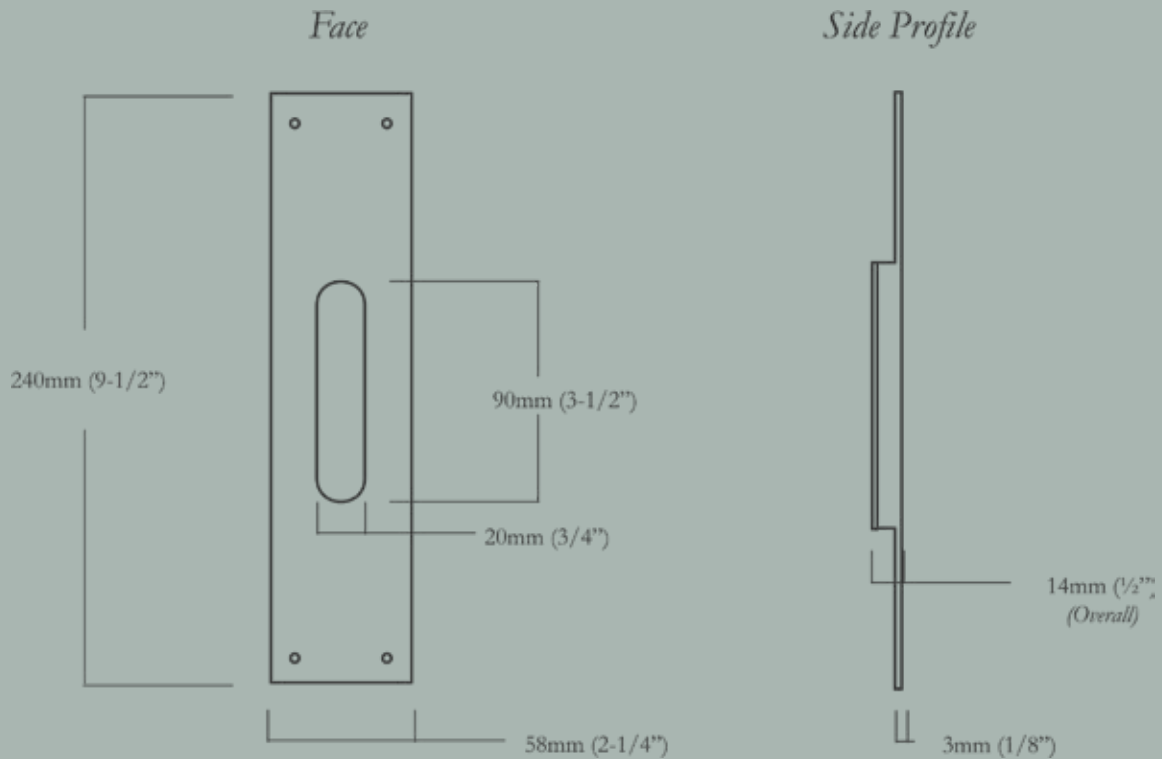

(set includes two doorknobs & two escutcheons)

Craftsman Flush Pull

HH-452-MX-S-PB
Polished Brass

HH-452-MX-S-BN
Buff Nickel

HH-452-MX-S-10B
Oil Rubbed Bronze

HH-452-MX-S-PN
Polished Nickel

Craftsman Flush Pull Dimensions