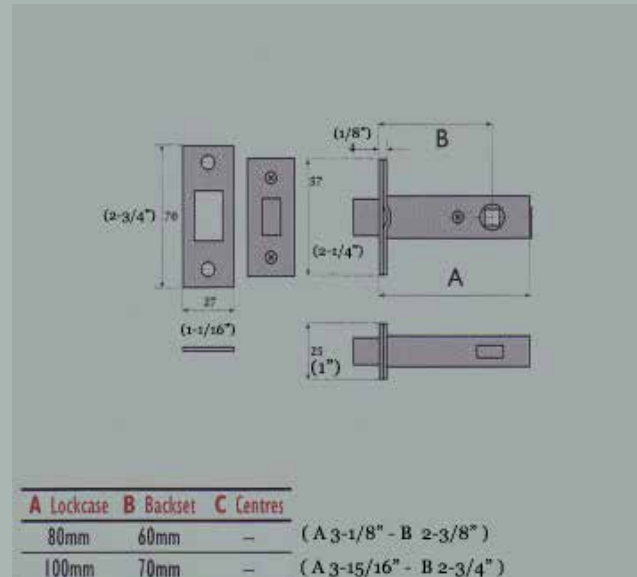

Privacy Bolt

Other Backsets available upon request

Privacy Deadbolt

2-3/8" Backset

<u>Item Number</u>	<u>Finish</u>	<u>Unit Price</u>
LK-8060-A-PB	Polished Brass	$95
LK-8060-A-BN	Buff Nickel	$95
LK-8060-A-10B	Oil-Rubbed Bronze	$105

2-3/4" Backset

<u>Item Number</u>	<u>Finish</u>	<u>Unit Price</u>
LK-8060-B-PB	Polished Brass	$95
LK-8060-B-BN	Buff Nickel	$95
LK-8060-B-10B	Oil-Rubbed Bronze	$105