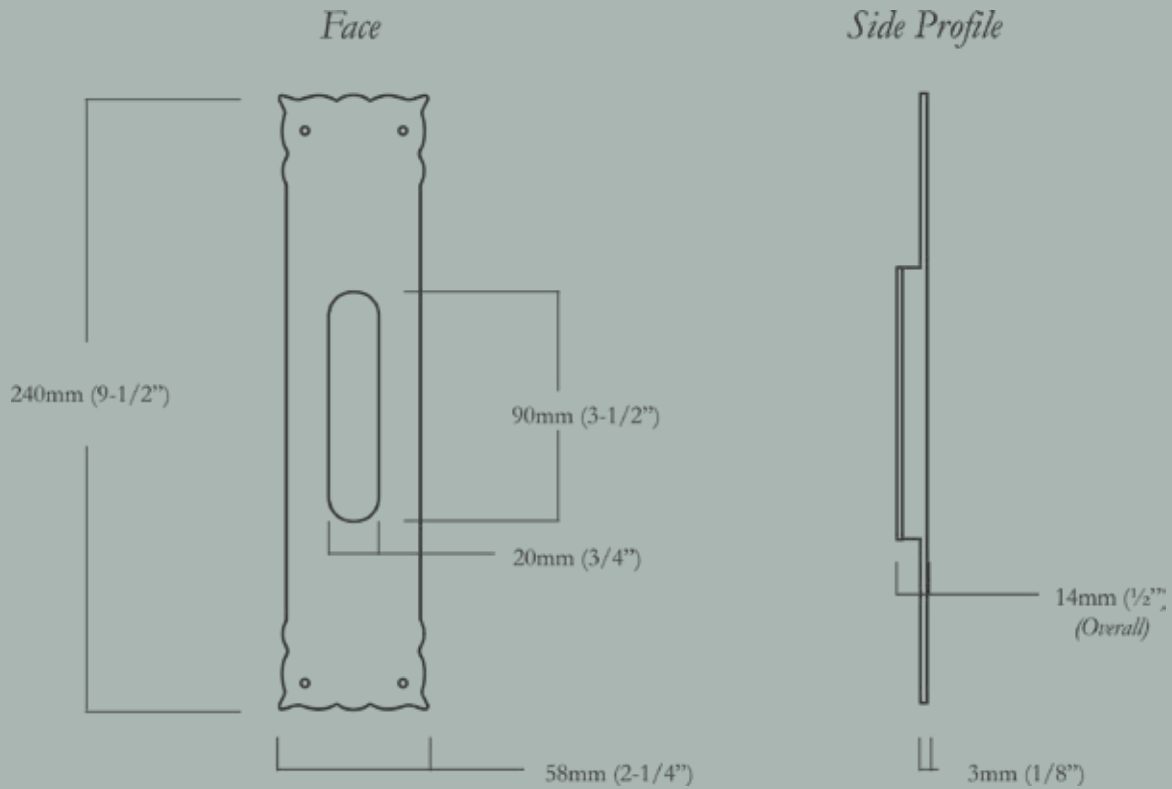

(set includes two doorknobs & two escutcheons)

Gothic Flush Pull

HH-451-MX-S-PB
Polished Brass

HH-451-MX-S-BN
Buff Nickel

HH-451-MX-S-10B
Oil Rubbed Bronze

HH-451-MX-S-PN
Polished Nickel

Gothic Flush Pull Dimensions