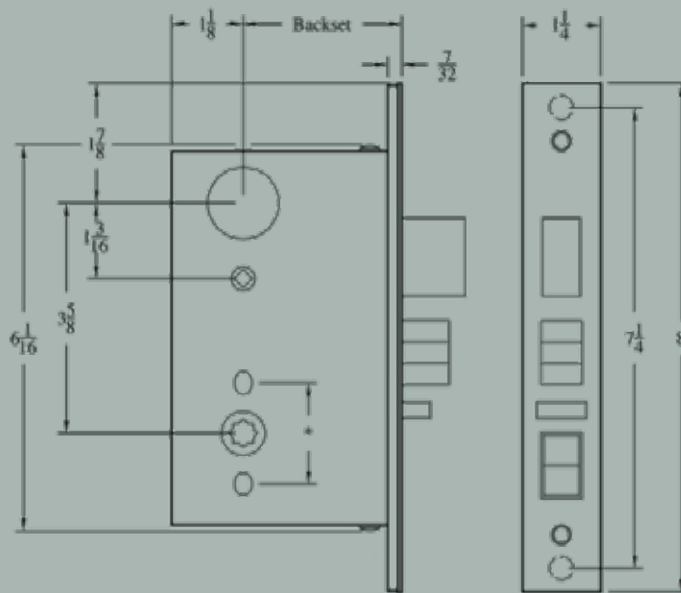

Door Furniture

Le Mont Hardware[®]
European Door Furniture & Cabinet Hardware

Mortise Lock Sets

2-1/2" or 2-3/4" Backset
 Accurate Mechanism, multiple
 functions available.
 U/L Listed 3 Hour
 Grade 1 certified to ANSI/BHMA
 A156.13.2005 standard