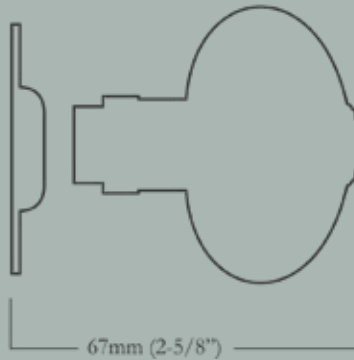

Overall Projection