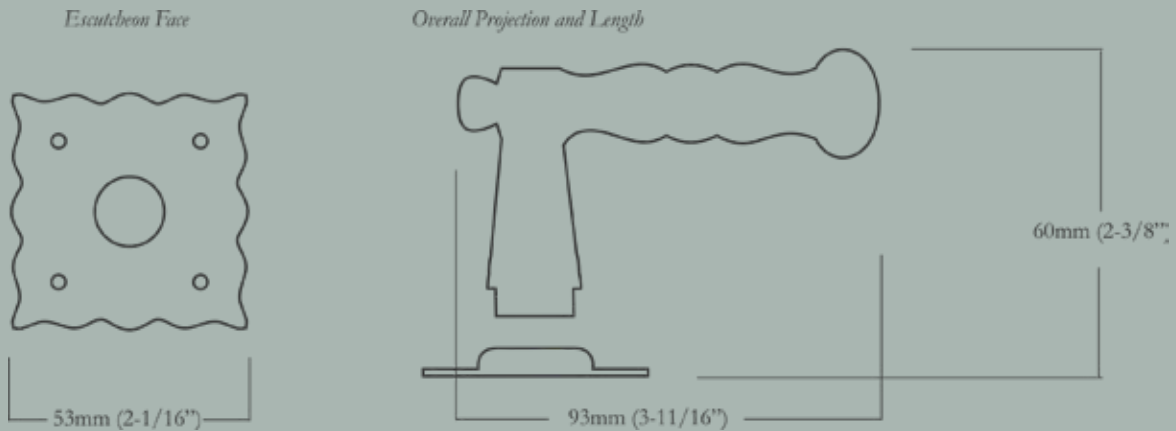

Drogo Major Dimensions

Escutcheons not suitable for pre-drilled doors.

For escutcheon details please turn to the Classic Escutcheon Specification Sheet section in product binder.

Drogo Major

Small Drogo Lever & Escutcheon Set

93mm (3-11/16") Overall Lever Length x 60mm (2-3/8") Overall Projection, 53mm (2-1/16") Square Escutcheon

<u>Item Number</u>	<u>Finish</u>	<u>Price</u>
HH-251-MJ-N-PB	Polished Brass	$240.00
HH-251-MJ-N-PN	Polished Nickel	$300.00
HH-251-MJ-N-BN	Buff Nickel	$300.00
HH-251-MJ-N-10B	Oil Rubbed Bronze	$300.00

(set includes two levers & two escutcheons)