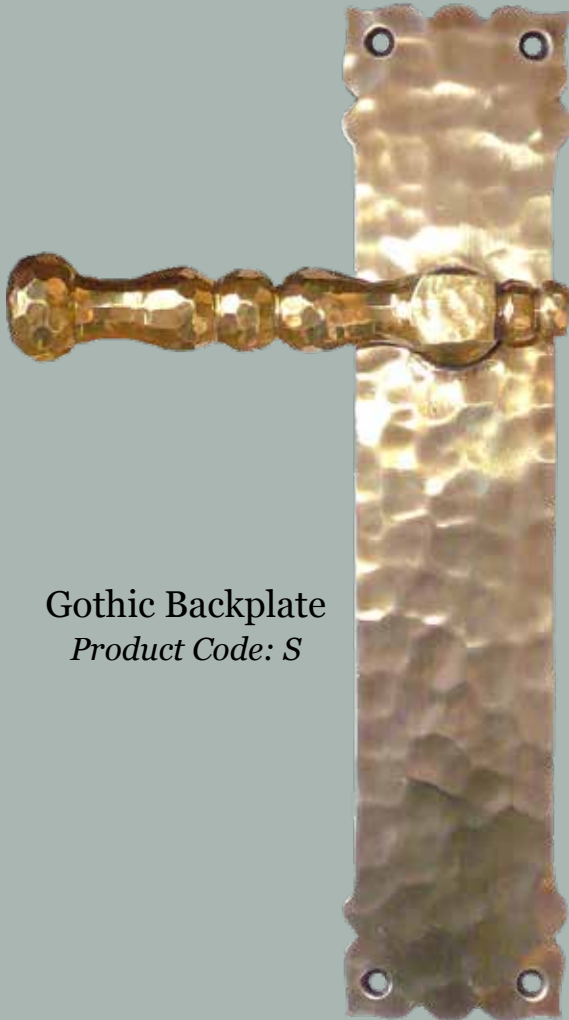

Drogo Maximus

Large Drogo Lever & Escutcheon Set

127mm (5") Overall Lever Length x 62mm (2-1/2") Overall Projection, 56mm (2-1/4") Square Escutcheon

<u>Item Number</u>	<u>Finish</u>	<u>Price</u>
HH-251-MX-M-PB	Polished Brass	\$270.00
HH-251-MX-M-PN	Polished Nickel	\$350.00
HH-251-MX-M-BN	Buff Nickel	\$350.00
HH-251-MX-M-10B	Oil Rubbed Bronze	\$350.00

(set includes two levers & two escutcheons)

Drogo Maximus

Optional Escutcons & Backplates

Crecy Maximus Escutcheon
Product Code: O

Gothic Backplate
Product Code: S

Craftsman Backplate
Product Code: T

Drogo Maximus