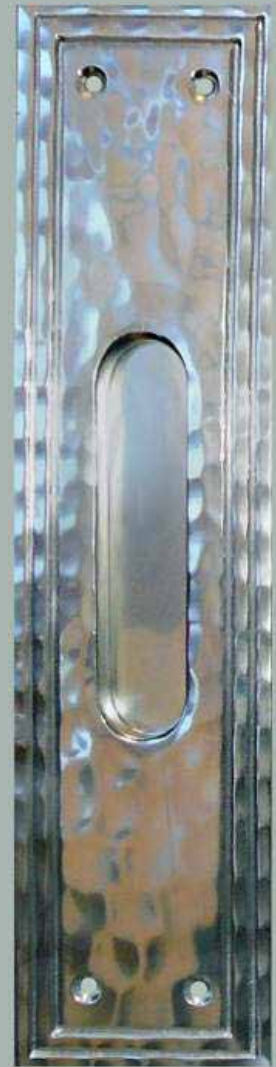

(set includes two doorknobs & two escutcheons)

Craftsman Flush Pull

HH-452-MX-S-PB
Polished Brass

HH-452-MX-S-BN
Buff Nickel

HH-452-MX-S-10B
Oil Rubbed Bronze

HH-452-MX-S-PN
Polished Nickel

Craftsman Flush Pull Dimensions