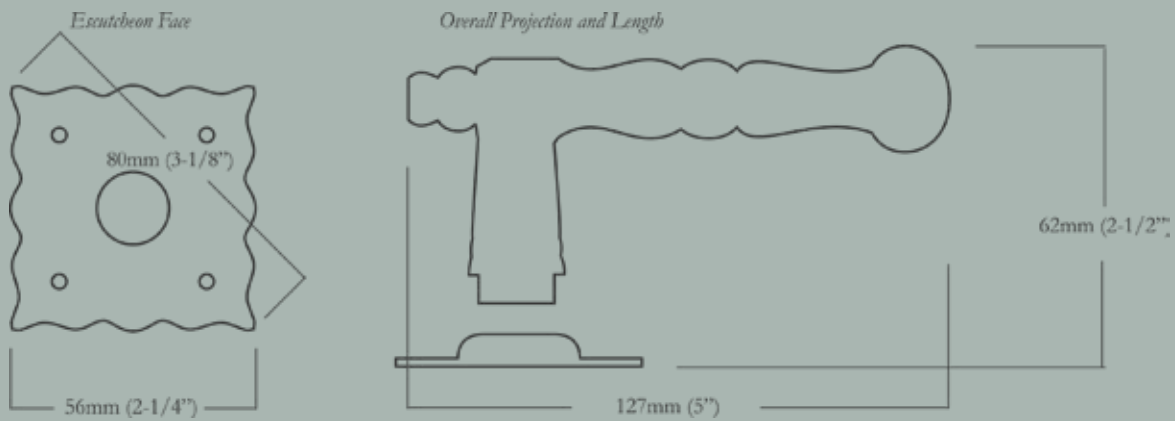

Drogo Maximus Dimensions

Escutcheons not suitable for pre-drilled doors.

For escutcheon details please turn to the Classic Escutcheon Specification Sheet section in product binder.

Drogo Maximus

Large Drogo Lever & Escutcheon Set

127mm (5") Overall Lever Length x 62mm (2-1/2") Overall Projection, 56mm (2-1/4") Square Escutcheon

<u>Item Number</u>	<u>Finish</u>	<u>Price</u>
HH-251-MX-M-PB	Polished Brass	$270.00
HH-251-MX-M-PN	Polished Nickel	$350.00
HH-251-MX-M-BN	Buff Nickel	$350.00
HH-251-MX-M-10B	Oil Rubbed Bronze	$350.00

(set includes two levers & two escutcheons)