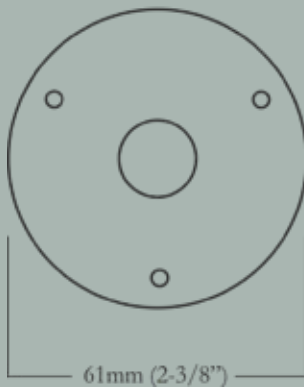

Brighton Maximus Dimensions

Escutcheon Diameter