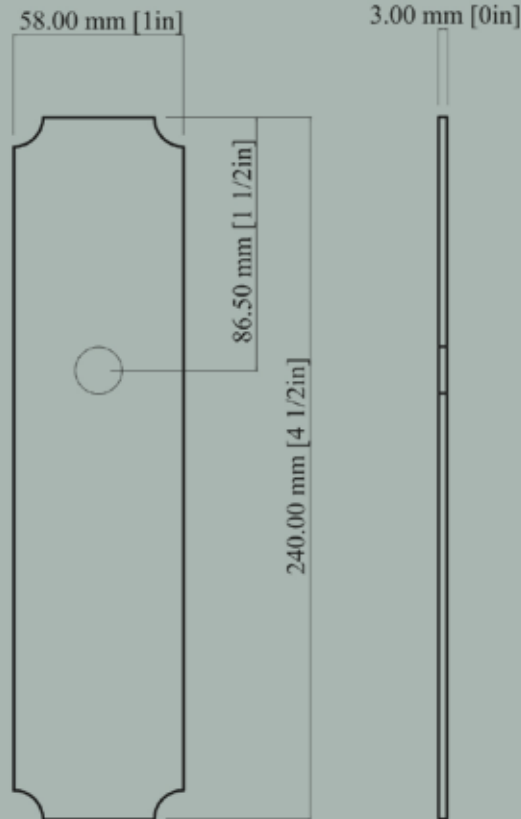

Scallop Beaded Backplate Dimensions

Scallop Beaded Backplate

58mm (1") Width x 240mm (4-1/2") Height, 3mm Thick

<u>Item Number</u>	<u>Finish</u>	<u>Price</u>
CL-305-MX-LB-PB	Polished Brass	$180.00
CL-305-MX-LB-PN	Polished Nickel	$180.00
CL-305-MX-LB-BN	Buff Nickel	$180.00
CL-305-MX-LB-10B	Oil Rubbed Bronze	$180.00