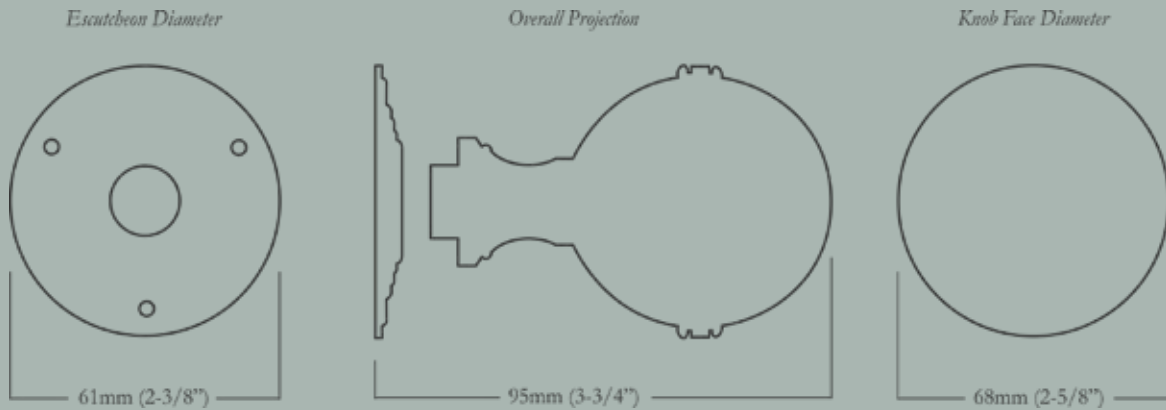

Globe Maximus Dimensions

Escutcheons not suitable for pre-drilled doors.

For escutcheon details please turn to the Classic Escutcheon Specification Sheet section in product binder.

Globe Maximus

Large Globe Doorknob & Escutcheon Set

68mm (2-5/8") Knob Diameter x 95mm (3-3/4") Overall Projection, 61mm (2-3/8") Escutcheon Diameter

<u>Item Number</u>	<u>Finish</u>	<u>Price</u>
CL-103-MX-A-PB	Polished Brass	$270.00
CL-103-MX-A-PN	Polished Nickel	$350.00
CL-103-MX-A-BN	Buff Nickel	$350.00
CL-103-MX-A-10B	Oil Rubbed Bronze	$350.00

(set includes two doorknobs & two escutcheons)