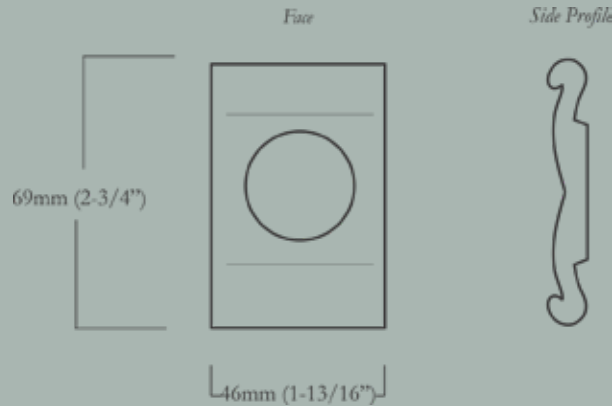

Moustache Cylinder Trim

HH-572-CT-R-PB
Polished Brass

HH-572-CT-R-BN
Buff Nickel

HH-572-CT-R-10B
Oil Rubbed Bronze

HH-572-CT-R-PN
Polished Nickel

Moustache Cylinder Trim

46mm (1-13/16") Width x 69mm (2-3/4") Length