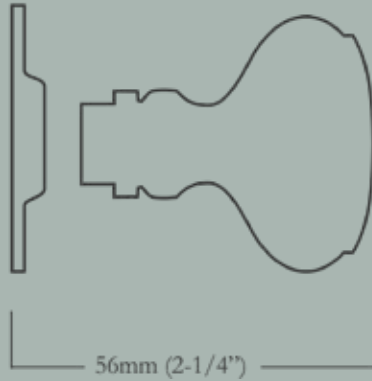

Overall Projection