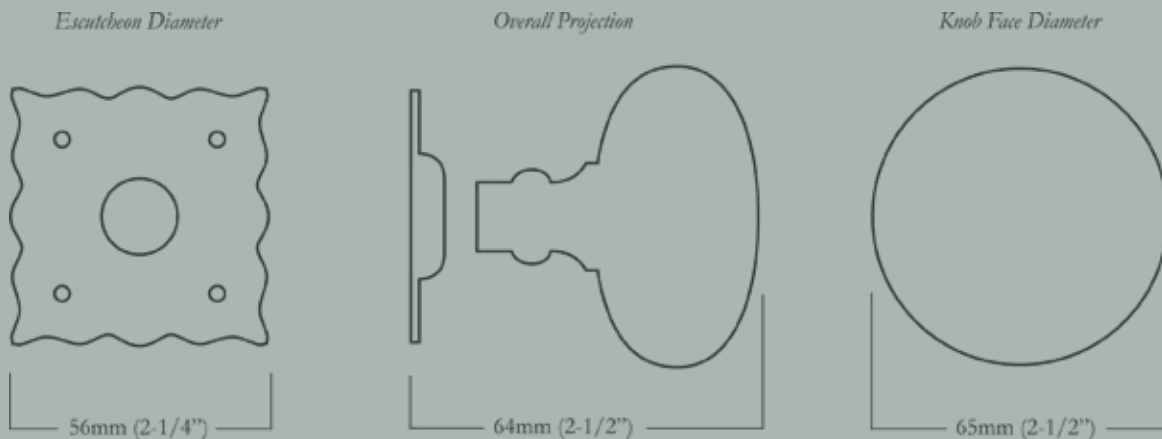

Macintosh Maximus Dimensions

Escutcheons not suitable for pre-drilled doors.

For escutcheon details please turn to the Classic Escutcheon Specification Sheet section in product binder.

Macintosh Maximus

Large Macintosh Doorknob & Escutcheon Set

65mm (2-1/2") Knob Diameter x 64mm (2-1/2") Overall Projection, 56mm (2-1/4") Square Escutcheon

<u>Item Number</u>	<u>Finish</u>	<u>Price</u>
HH-154-MX-M-PB	Polished Brass	$270.00
HH-154-MX-M-PN	Polished Nickel	$350.00
HH-154-MX-M-BN	Buff Nickel	$350.00
HH-154-MX-M-10B	Oil Rubbed Bronze	$350.00

(set includes two doorknobs & two escutcheons)