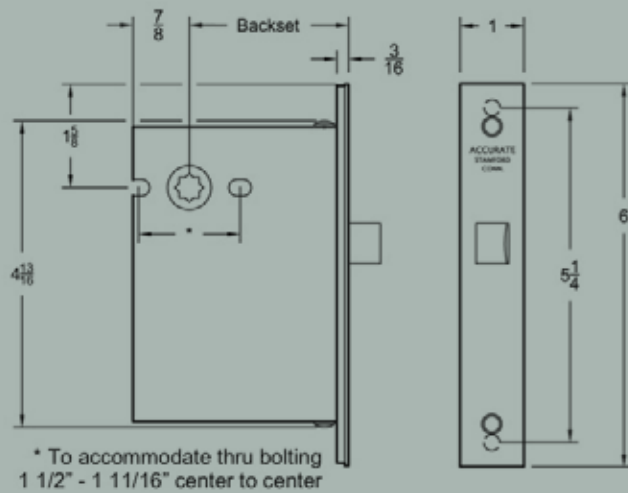

Interior Passage Latch

2-1/2" or 2-3/4" Backset available.
Accurate Mechanism.

Interior Passage Latch

2-1/2" Backset

<u>Item Number</u>	<u>Finish</u>	<u>Unit Price</u>
LK-9825-A-PB	Polished Brass	$275
LK-9825-A-BN	Buff Nickel	$275
LK-9825-A-10B	Oil-Rubbed Bronze	$275

2-3/4" Backset

<u>Item Number</u>	<u>Finish</u>	<u>Unit Price</u>
LK-9825-B-PB	Polished Brass	$275
LK-9825-B-BN	Buff Nickel	$275
LK-9825-B-10B	Oil-Rubbed Bronze	$275