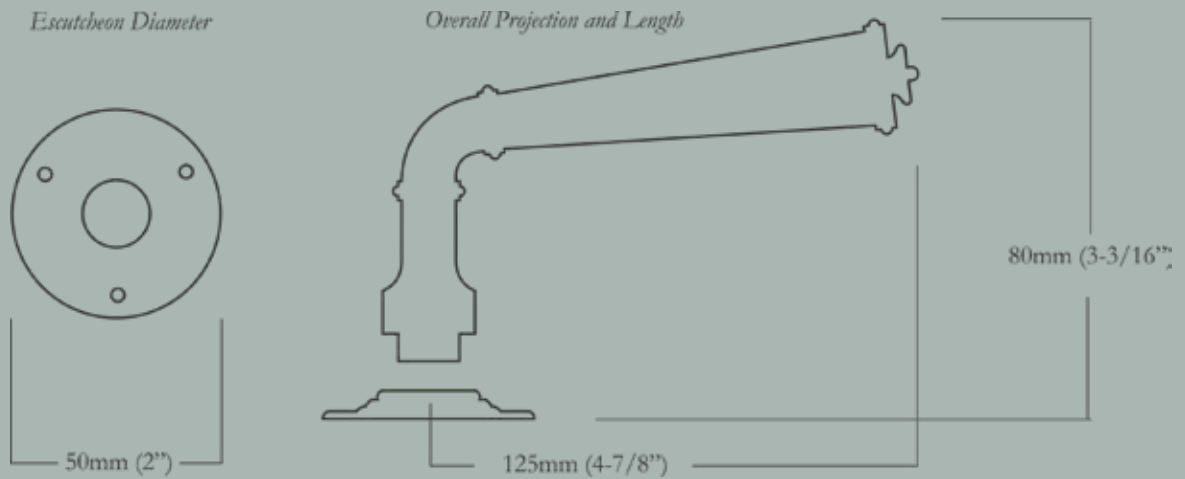

Drum Lever Dimensions

Escutcheons not suitable for pre-drilled doors.

For escutcheon details please turn to the Classic Escutcheon Specification Sheet section in product binder.

Drum Lever

Drum Lever & Escutcheon Set

125mm (4-7/8") Lever Length x 80mm (3-3/16") Overall Projection, 50mm (2") Escutcheon Diameter

<u>Item Number</u>	<u>Finish</u>	<u>Price</u>
CL-202-MX-H-PB	Polished Brass	$240.00
CL-202-MX-H-PN	Polished Nickel	$300.00
CL-202-MX-H-BN	Buff Nickel	$300.00
CL-202-MX-H-10B	Oil Rubbed Bronze	$300.00

(set includes two levers & two escutcheons)