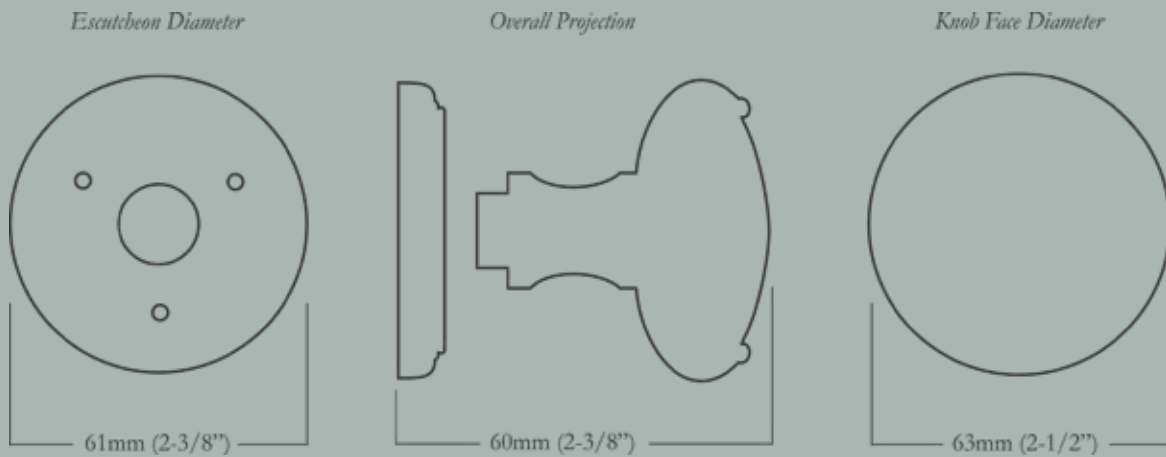

Regent Maximus Dimensions

Escutcheons not suitable for pre-drilled doors.

For escutcheon details please turn to the Classic Escutcheon Specification Sheet section in product binder.

Regent Maximus

Large Regent Doorknob & Escutcheon Set

63mm (2-1/2") Knob Diameter x 60mm (2-3/8") Overall Projection, 61mm (2-3/8") Escutcheon Diameter

<u>Item Number</u>	<u>Finish</u>	<u>Price</u>
CL-106-MX-E-PB	Polished Brass	$270.00
CL-106-MX-E-PN	Polished Nickel	$350.00
CL-106-MX-E-BN	Buff Nickel	$350.00
CL-106-MX-E-10B	Oil Rubbed Bronze	$350.00

(set includes two doorknobs & two escutcheons)