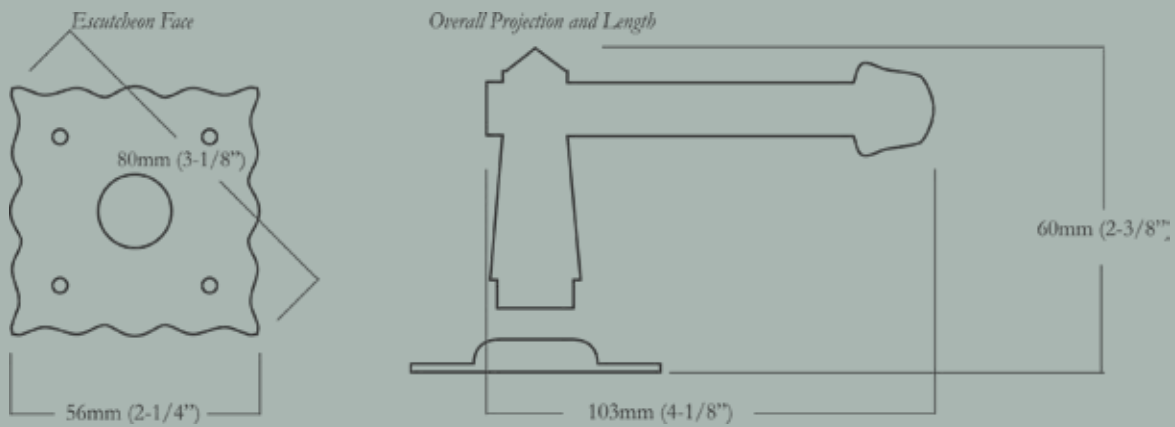

Voisey Dimensions

Escutcheons not suitable for pre-drilled doors.

For escutcheon details please turn to the Classic Escutcheon Specification Sheet section in product binder.

Voisey

Large Voisey Lever & Escutcheon Set

103mm (4-1/8") Overall Lever Length x 60mm (2-3/8") Overall Projection, 56mm (2-1/4") Square Escutcheon

<u>Item Number</u>	<u>Finish</u>	<u>Price</u>
HH-252-MX-M-PB	Polished Brass	$270.00
HH-252-MX-M-PN	Polished Nickel	$350.00
HH-252-MX-M-BN	Buff Nickel	$350.00
HH-252-MX-M-10B	Oil Rubbed Bronze	$350.00

(set includes two levers & two escutcheons)