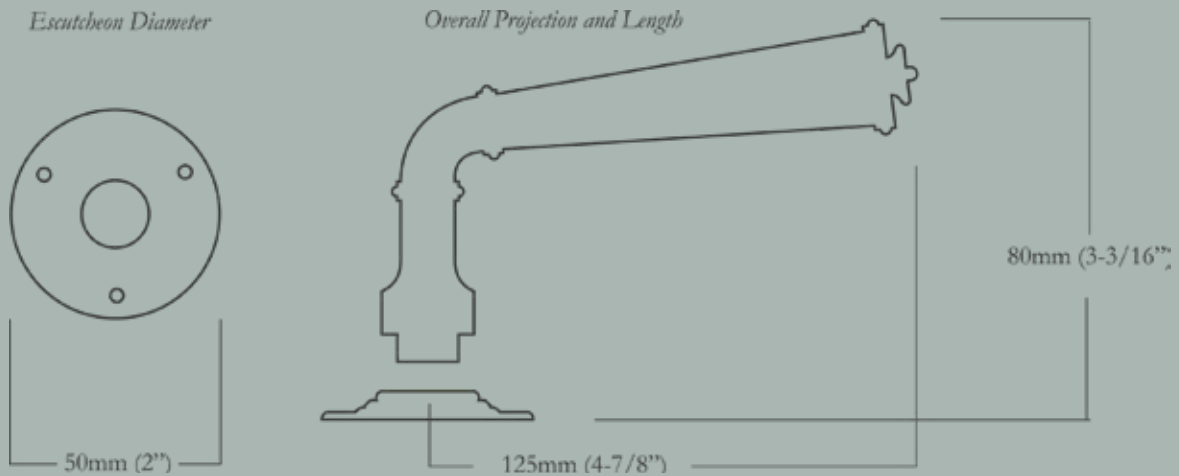

Regency Drum Dimensions

Escutcheons not suitable for pre-drilled doors.

For escutcheon details please turn to the Classic Escutcheon Specification Sheet section in product binder.

Regency Drum Lever

Regency Drum Lever & Escutcheon Set

125mm (4-7/8") Lever Length x 80mm (3-3/16") Overall Projection, 50mm (2") Escutcheon Diameter

<u>Item Number</u>	<u>Finish</u>	<u>Price</u>
CL-201-MX-B-PB	Polished Brass	$270.00
CL-201-MX-B-PN	Polished Nickel	$350.00
CL-201-MX-B-BN	Buff Nickel	$350.00
CL-201-MX-B-10B	Oil Rubbed Bronze	$350.00

(set includes two levers & two escutcheons)