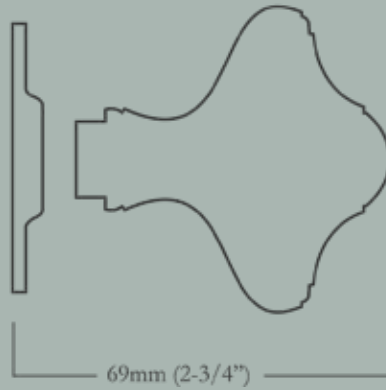

Overall Projection