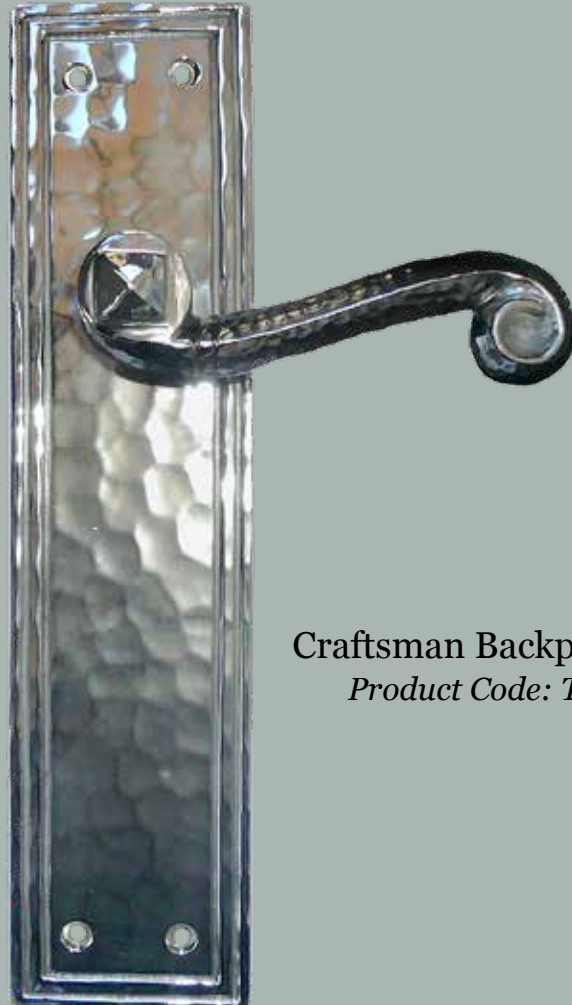

(set includes two levers & two escutcheons)

Voisey

Optional Escutcheons & Backplates

Crecy Maximus Escutcheon
Product Code: O

Gothic Backplate
Product Code: S

Craftsman Backplate
Product Code: T

Voisey

Set Pricing with Optional Escutcheons & Backplates