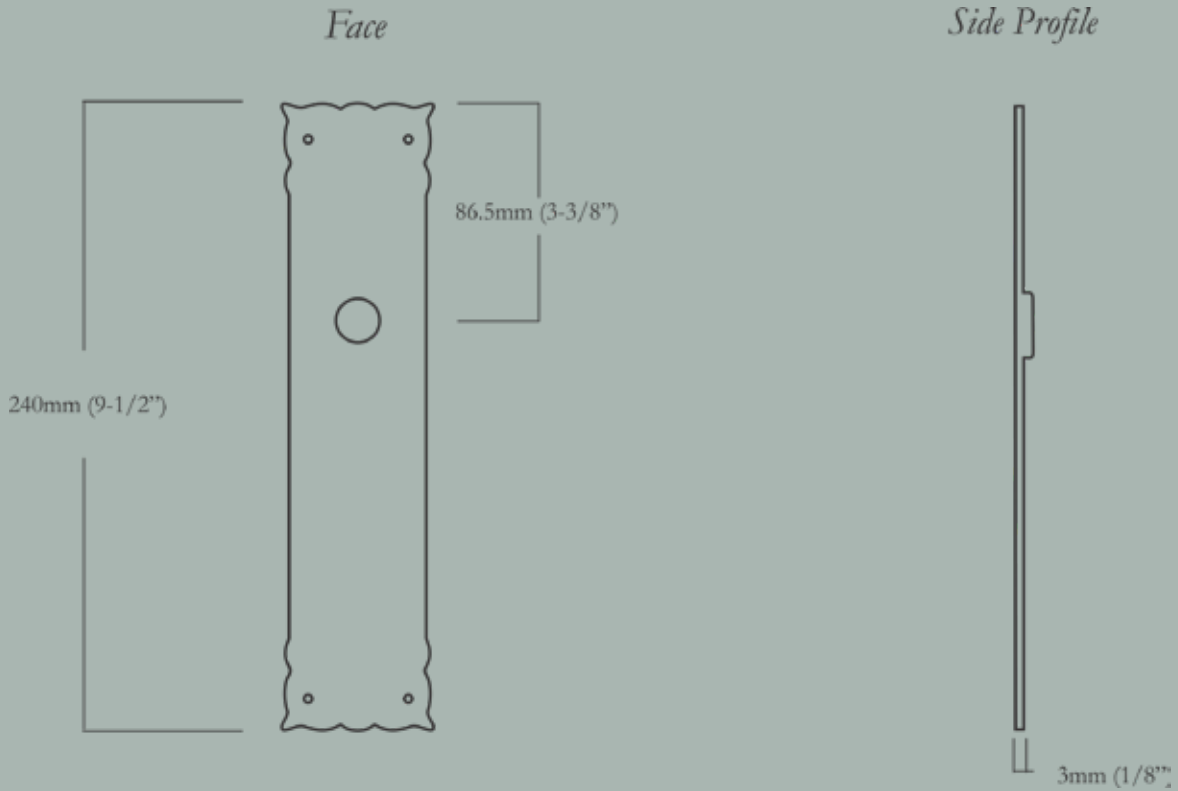

HH-351-MX-S-PB
Polished Brass

HH-351-MX-S-BN
Buff Nickel

HH-351-MX-S-10B
Oil Rubbed Bronze

HH-351-MX-S-PN
Polished Nickel

Gothic Backplate Dimensions

Gothic Backplate

Single Gothic Backplate

58mm (2-1/4") Width x 240mm (9-1/2") Length