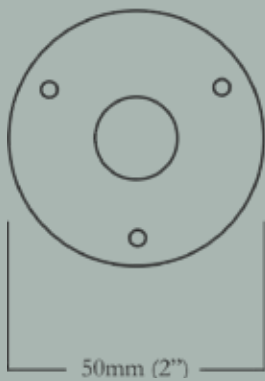

(set includes two doorknobs & two escutcheons)

Globe Major

CL-103-MJ-B-PB
Polished Brass

CL-103-MJ-B-BN
Buff Nickel

CL-103-MJ-B-10B
Oil Rubbed Bronze

Globe Major Dimensions

Escutcheon Diameter

Overall Projection