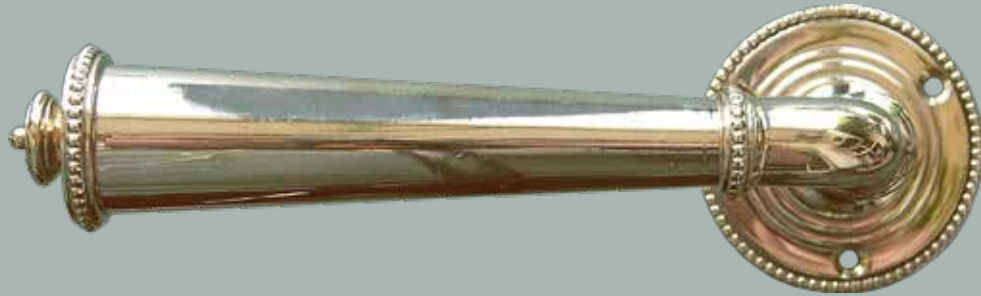

Regency Drum Lever

CL-201-MX-B-PB
Polished Brass