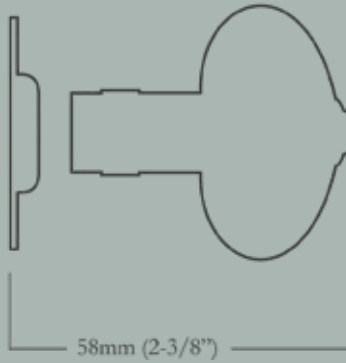

Overall Projection