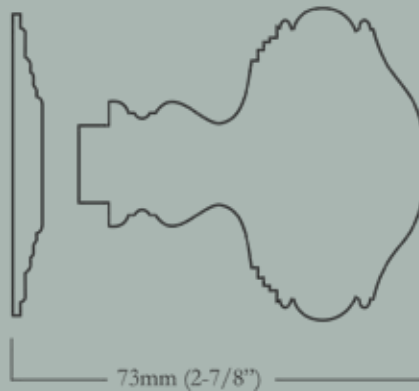

Overall Projection