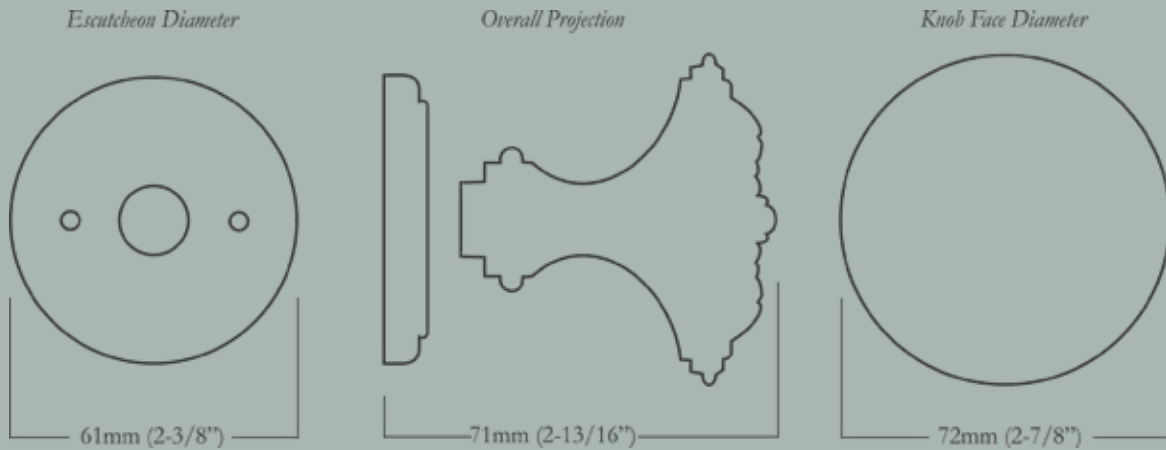

Louis XIV Dimensions

Escutcheons not suitable for pre-drilled doors.

For escutcheon details please turn to the Classic Escutcheon Specification Sheet section in product binder.

Louis XIV

Large Louis XIV Doorknob & Escutcheon Set

72mm (2-7/8") Knob Diameter x 71mm (2-13/16") Overall Projection, 61mm (2-3/8") Escutcheon Diameter

<u>Item Number</u>	<u>Finish</u>	<u>Price</u>
CL-104-MX-E-PB	Polished Brass	$270.00
CL-104-MX-E-PN	Polished Nickel	$350.00
CL-104-MX-E-BN	Buff Nickel	$350.00
CL-104-MX-E-10B	Oil Rubbed Bronze	$350.00

(set includes two doorknobs & two escutcheons)