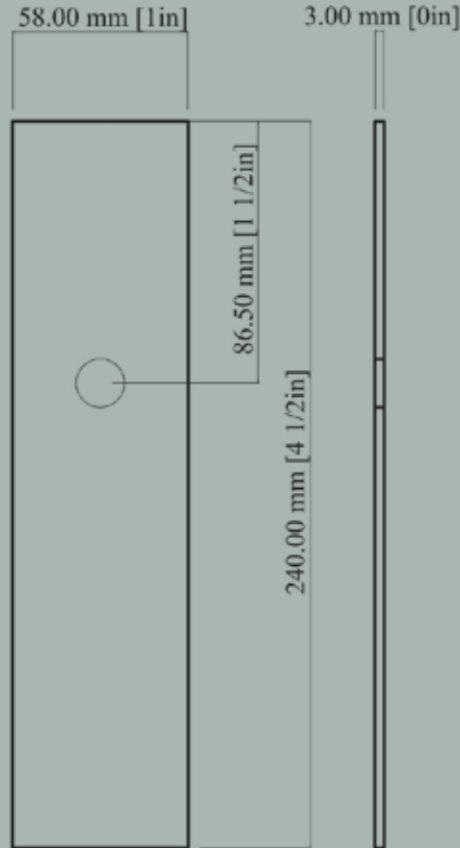

Hogarth Backplate

58mm (1") Width x 240mm (4-1/2") Height, 3mm Thick

<u>Item Number</u>	<u>Finish</u>	<u>Price</u>
CL-304-MX-K-PB	Polished Brass	\$180.00
CL-304-MX-K-PN	Polished Nickel	\$180.00
CL-304-MX-K-BN	Buff Nickel	\$180.00
CL-304-MX-K-10B	Oil Rubbed Bronze	\$180.00