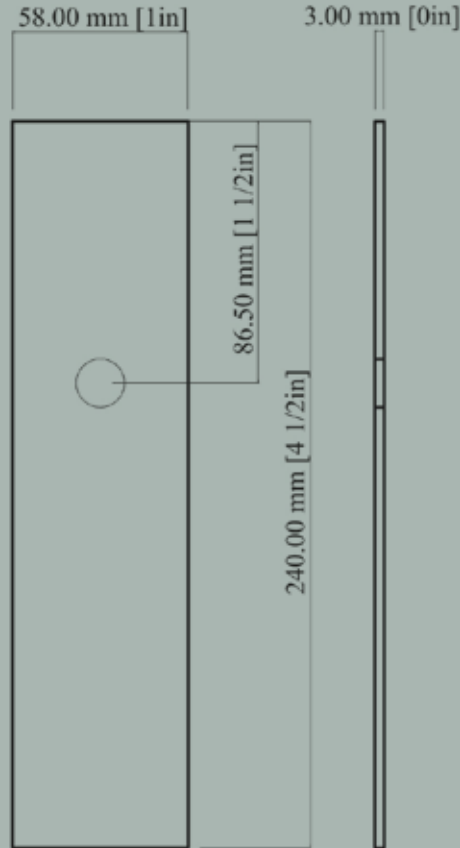

Hogarth Beaded Backplate Dimensions

Hogarth Beaded Backplate

58mm (1") Width x 240mm (4-1/2") Height, 3mm Thick

<u>Item Number</u>	<u>Finish</u>	<u>Price</u>
CL-303-MX-KB-PB	Polished Brass	$180.00
CL-303-MX-KB-PN	Polished Nickel	$180.00
CL-303-MX-KB-BN	Buff Nickel	$180.00
CL-303-MX-KB-10B	Oil Rubbed Bronze	$180.00