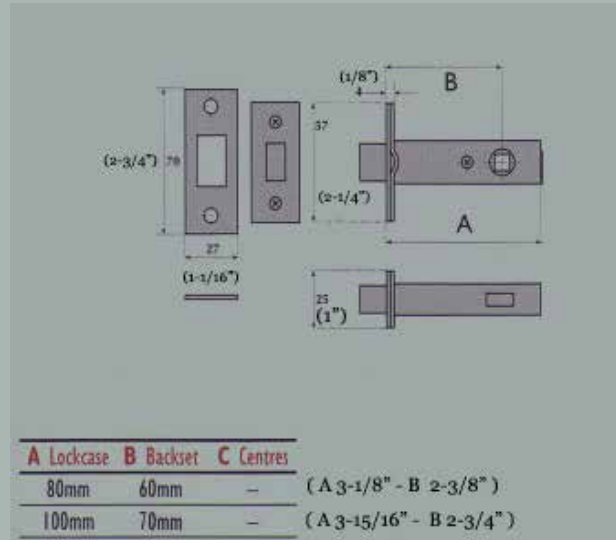

Passage Latch

Other Backsets available upon request

Mortice Latch

2-3/8" Backset

Item Number

LK-4060-A-PB

LK-4060-A-BN

LK-4060-A-10B

Finish

Polished Brass

Buff Nickel

Oil-Rubbed Bronze

Unit Price

$75

$75

$85

2-3/4" Backset

Item Number

LK-4060-B-PB

LK-4060-B-BN

LK-4060-B-10B

Finish

Polished Brass

Buff Nickel

Oil-Rubbed Bronze

Unit Price

$75

$75

$85