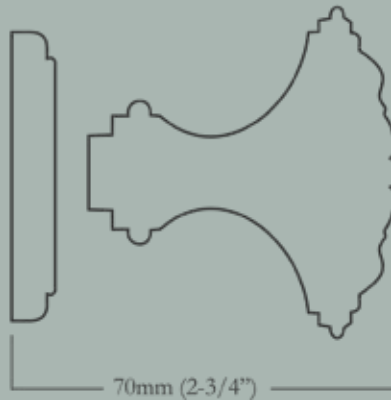

(set includes two doorknobs & two escutcheons)

Louis XVI

CL-105-MX-E-PB
Polished Brass

CL-105-MX-E-BN
Buff Nickel

CL-105-MX-E-10B
Oil Rubbed Bronze

Louis XVI Dimensions

Escutcheon Diameter

Overall Projection

71mm (2-13/16") Knob Diameter x 70mm (2-3/4") Overall Projection, 61mm (2-3/8") Escutcheon Diameter

<u>Item Number</u>	<u>Finish</u>	<u>Price</u>
CL-105-MX-E-PB	Polished Brass	\$270.00
CL-105-MX-E-PN	Polished Nickel	\$350.00
CL-105-MX-E-BN	Buff Nickel	\$350.00
CL-105-MX-E-10B	Oil Rubbed Bronze	\$350.00