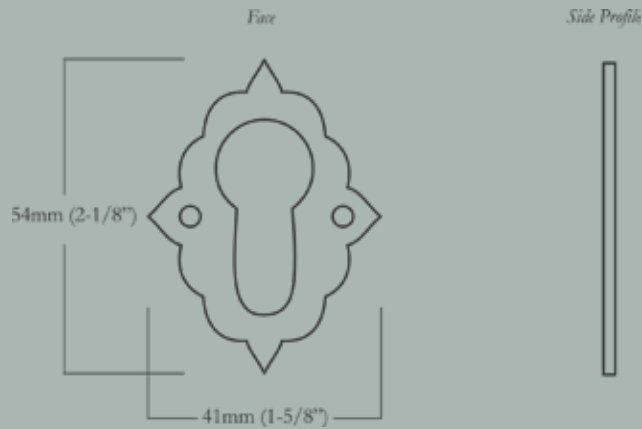

Macintosh Thumb Turn

HH-554-TT-Q-PB
Polished Brass

HH-554-TT-Q-BN
Buff Nickel

HH-554-TT-Q-10B
Oil Rubbed Bronze

HH-554-TT-Q-PN
Polished Nickel

Macintosh Thumb Turn

Macintosh Privacy Turn Knob & Escutcheon

29mm (1-1/8") Knob Diameter x 33mm (1-5/16") Projection; Escutcheon: 41mm (1-5/8") x 54mm (2-1/8")

Gothic Euro-Cylinder Trim

HH-571-CT-Q-PB
Polished Brass

HH-571-CT-Q-BN
Buff Nickel

HH-571-CT-Q-10B
Oil Rubbed Bronze

HH-571-CT-Q-PN
Polished Nickel

Gothic Euro-Cylinder Trim

41mm (1-5/8") Width x 54mm (2-1/8") Length