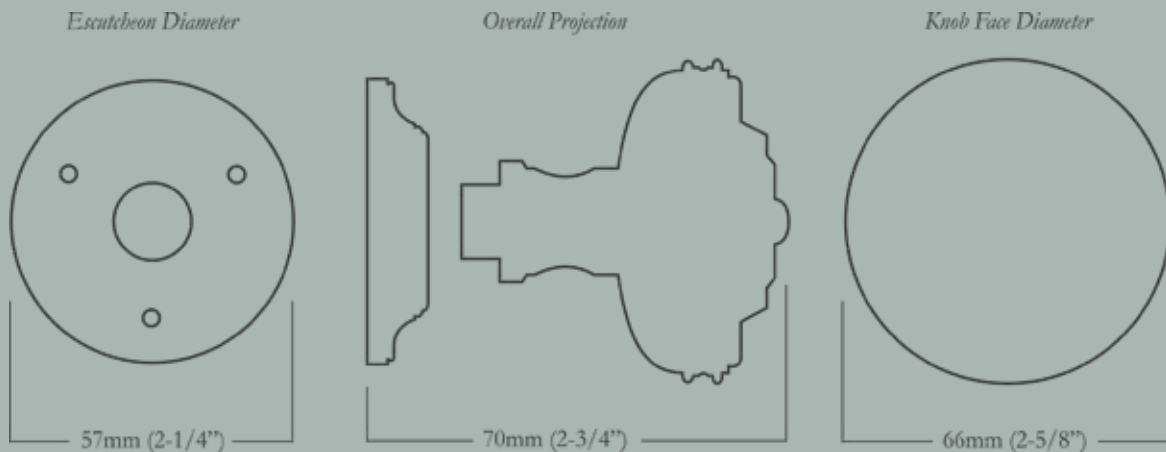

Brummel Maximus Dimensions

Escutcheons not suitable for pre-drilled doors.

For escutcheon details please turn to the Classic Escutcheon Specification Sheet section in product binder.

Brummel Maximus

Large Brighton Doorknob & Escutcheon Set

66mm (2-5/8") Knob Diameter x 70mm (2-3/4") Overall Projection, 57mm (2-1/4") Escutcheon Diameter

<u>Item Number</u>	<u>Finish</u>	<u>Price</u>
CL-102-MX-C-PB	Polished Brass	$270.00
CL-102-MX-C-PN	Polished Nickel	$350.00
CL-102-MX-C-BN	Buff Nickel	$350.00
CL-102-MX-C-10B	Oil Rubbed Bronze	$350.00

(set includes two doorknobs & two escutcheons)