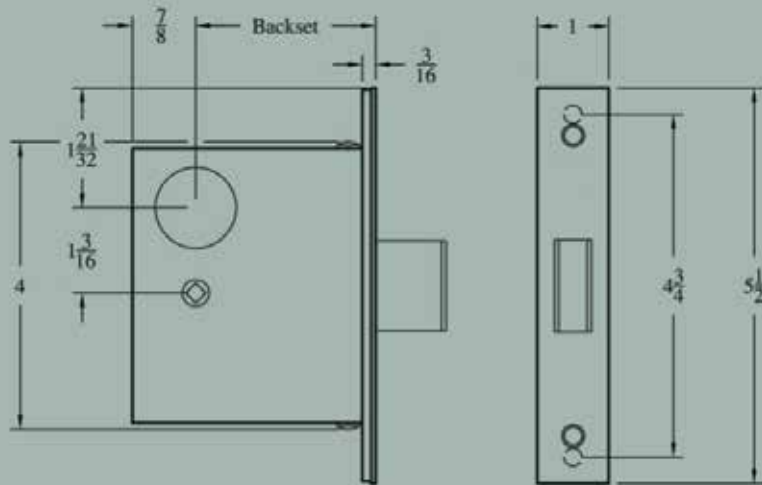

<u>Item Number</u>	<u>Finish</u>	<u>Unit Price</u>
LK-9839-B-PB	Polished Brass	\$300
LK-9839-B-BN	Buff Nickel	\$300
LK-9839-B-10B	Oil-Rubbed Bronze	\$300

All Rights Reserved © 2020

Deadlock

2-1/2" or 2-3/4" Backset available. Accurate Mechanism.