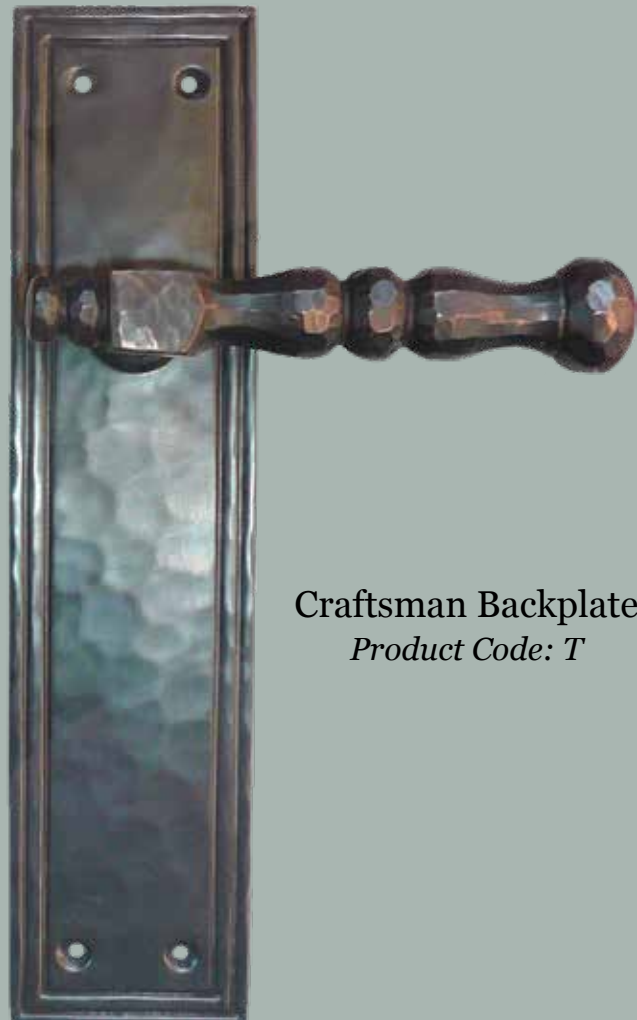

(set includes two levers & two escutcheons)

Drogo Maximus

Optional Escutcons & Backplates

Crecy Maximus Escutcheon
Product Code: O

Gothic Backplate
Product Code: S

Craftsman Backplate
Product Code: T

Drogo Maximus