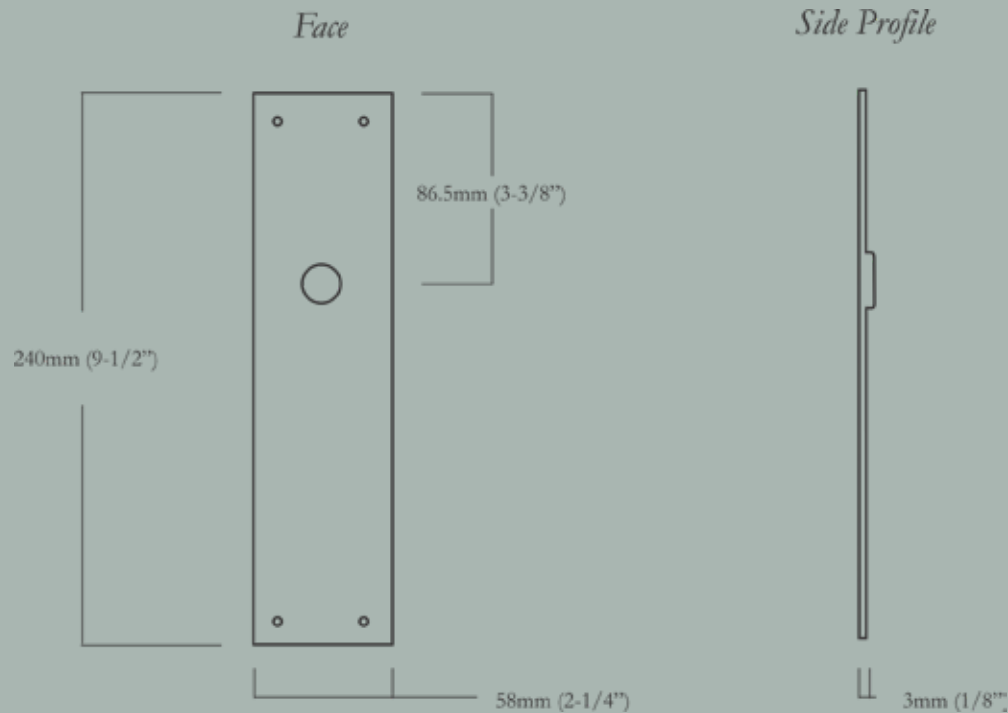

(set includes two doorknobs & two escutcheons)

Craftsman Backplate

HH-352-MX-T-PB
Polished Brass

HH-352-MX-T-BN
Buff Nickel

HH-352-MX-T-10B
Oil Rubbed Bronze

HH-352-MX-T-PN
Polished Nickel

Craftsman Backplate Dimensions