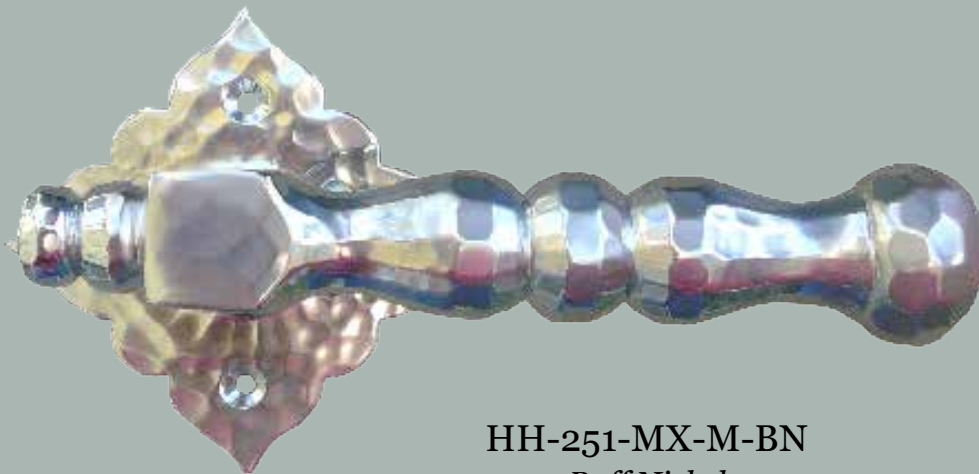

HH-251-MX-M-BN
Buff Nickel