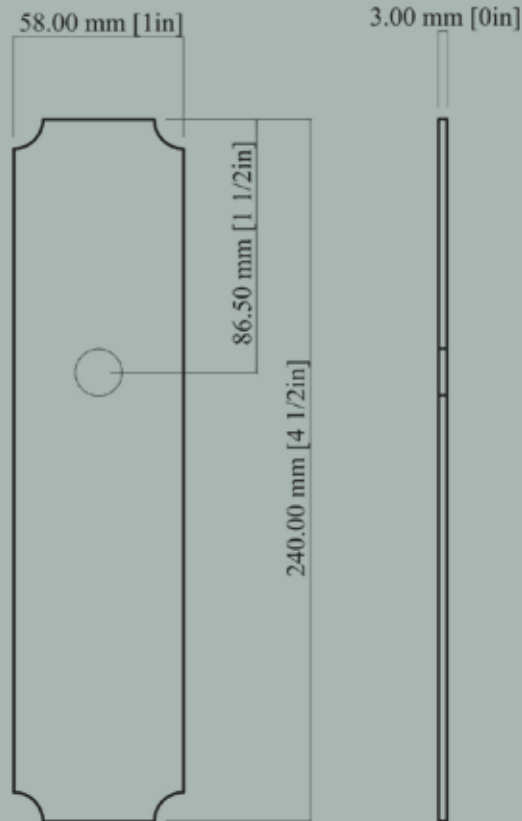

Scallop Backplate

CL-306-MX-L-PB
Polished Brass

CL-306-MX-L-BN
Buff Nickel

CL-306-MX-L-10B
Oil Rubbed Bronze

CL-306-MX-L-PN
Polished Nickel

Scallop Backplate Dimensions

Scallop Backplate

58mm (1") Width x 240mm (4-1/2") Height, 3mm Thick