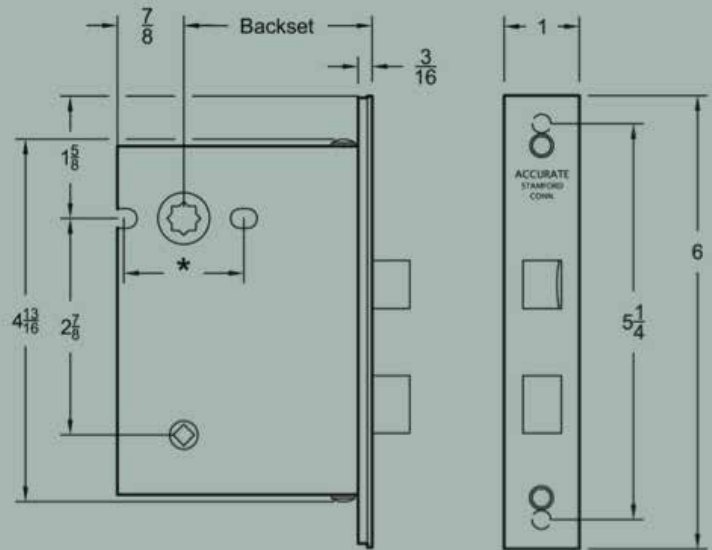

2-1/2" or 2-3/4" Backset available. Accurate Mechanism.