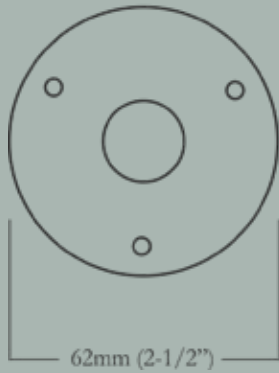

Dordogne Maximus Dimensions

Escutcheon Diameter