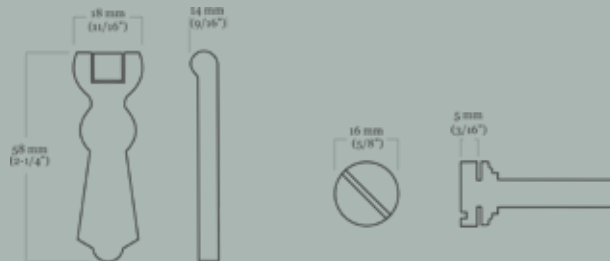

Privacy Function Dimensions

Privacy Function Pulls

<u>Item Number</u>	<u>Finish</u>	<u>Price</u>
Craftsman Privacy Pull		
HH-462-MX-T-PB	Polished Brass	\$225.00
HH-462-MX-T-PN	Polished Nickel	\$225.00
HH-462-MX-T-BN	Buff Nickel	\$225.00
HH-462-MX-T-10B	Oil Rubbed Bronze	\$225.00
Craftsman Emergency Release Pull		
HH-472-MX-T-PB	Polished Brass	\$220.00
HH-472-MX-T-PN	Polished Nickel	\$220.00
HH-472-MX-T-BN	Buff Nickel	\$220.00
HH-472-MX-T-10B	Oil Rubbed Bronze	\$220.00
Gothic Privacy Pull		
HH-461-MX-S-PB	Polished Brass	\$225.00
HH-461-MX-S-PN	Polished Nickel	\$225.00
HH-461-MX-S-BN	Buff Nickel	\$225.00
HH-461-MX-S-10B	Oil Rubbed Bronze	\$225.00
Gothic Emergency Release Pull		
HH-471-MX-S-PB	Polished Brass	\$220.00
HH-471-MX-S-PN	Polished Nickel	\$220.00
HH-471-MX-S-BN	Buff Nickel	\$220.00
HH-471-MX-S-10B	Oil Rubbed Bronze	\$220.00