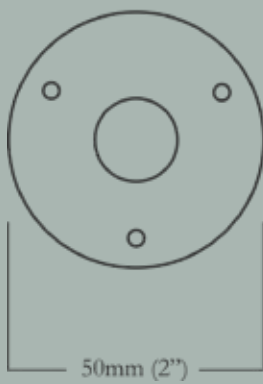

Brighton Major Dimensions

Escutcheon Diameter