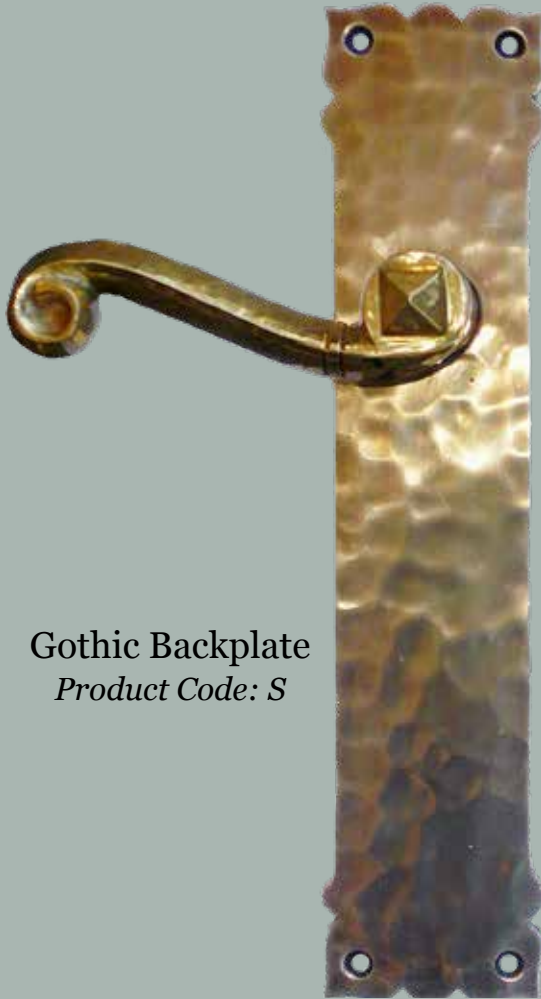

Voisey Dimensions

Escutcheons not suitable for pre-drilled doors.

For escutcheon details please turn to the Classic Escutcheon Specification Sheet section in product binder.

Voisey

Large Voisey Lever & Escutcheon Set

103mm (4-1/8") Overall Lever Length x 60mm (2-3/8") Overall Projection, 56mm (2-1/4") Square Escutcheon

<u>Item Number</u>	<u>Finish</u>	<u>Price</u>
HH-252-MX-M-PB	Polished Brass	\$270.00
HH-252-MX-M-PN	Polished Nickel	\$350.00
HH-252-MX-M-BN	Buff Nickel	\$350.00
HH-252-MX-M-10B	Oil Rubbed Bronze	\$350.00

(set includes two levers & two escutcheons)

Voisey

Optional Escutcheons & Backplates

Crecy Maximus Escutcheon
Product Code: O

Gothic Backplate
Product Code: S

Craftsman Backplate
Product Code: T

Voisey

Set Pricing with Optional Escutcheons & Backplates