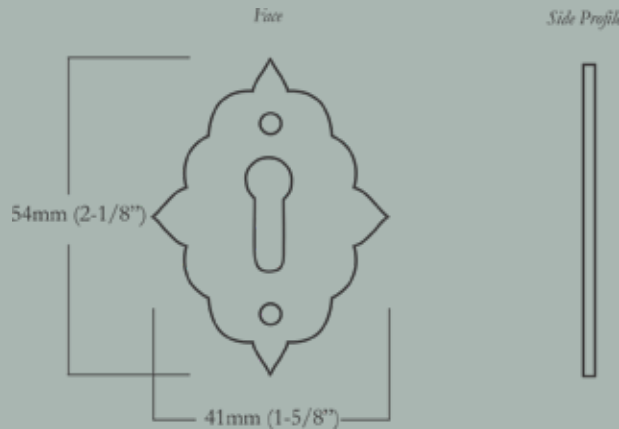

Gothic Keyhole Trim

41mm (1-5/8") Width x 54mm (2-1/8") Length

<u>Item Number</u>	<u>Finish</u>	<u>Price</u>
HH-571-KT-Q-PB	Polished Brass	$25.00
HH-571-KT-Q-PN	Polished Nickel	$25.00
HH-571-KT-Q-BN	Buff Nickel	$25.00
HH-571-KT-Q-10B	Oil Rubbed Bronze	$25.00