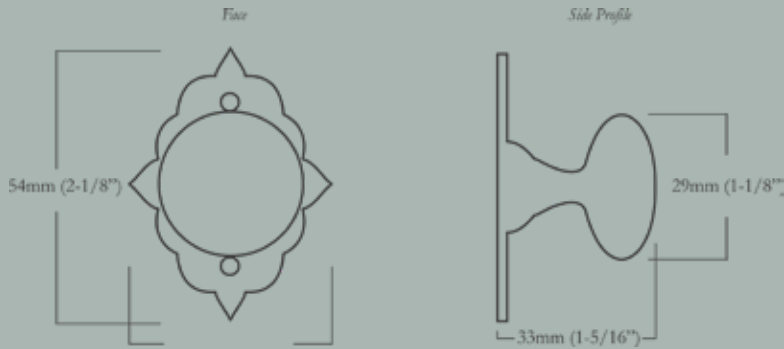

Macintosh Thumb Turn

HH-554-TT-Q-PB
Polished Brass

HH-554-TT-Q-BN
Buff Nickel

HH-554-TT-Q-10B
Oil Rubbed Bronze

HH-554-TT-Q-PN
Polished Nickel

Macintosh Thumb Turn

Macintosh Privacy Turn Knob & Escutcheon

29mm (1-1/8") Knob Diameter x 33mm (1-5/16") Projection; Escutcheon: 41mm (1-5/8") x 54mm (2-1/8")