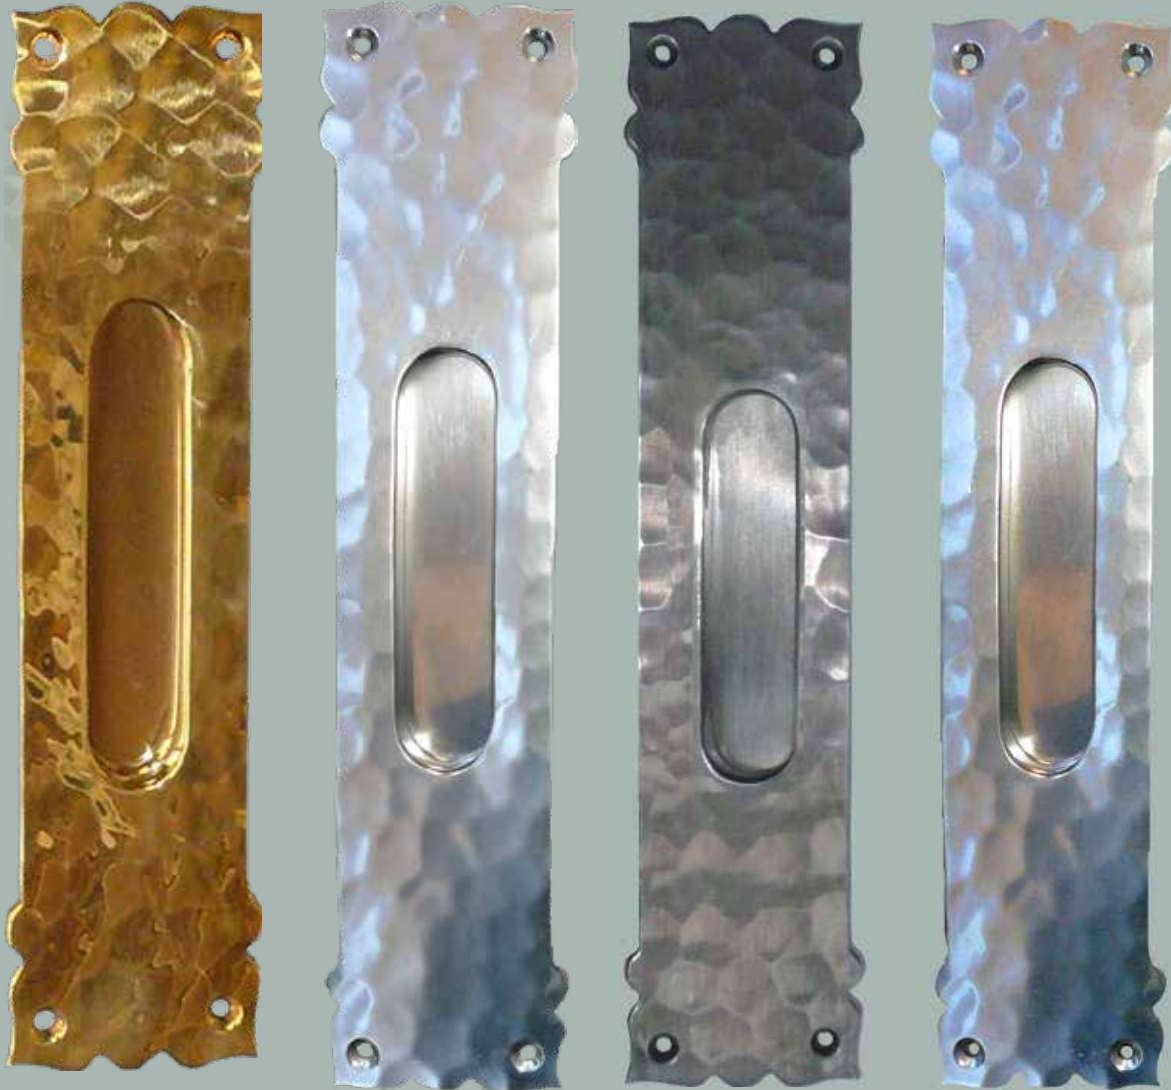

Gothic Flush Pull

HH-451-MX-S-PB
Polished Brass

HH-451-MX-S-BN
Buff Nickel

HH-451-MX-S-10B
Oil Rubbed Bronze

HH-451-MX-S-PN
Polished Nickel