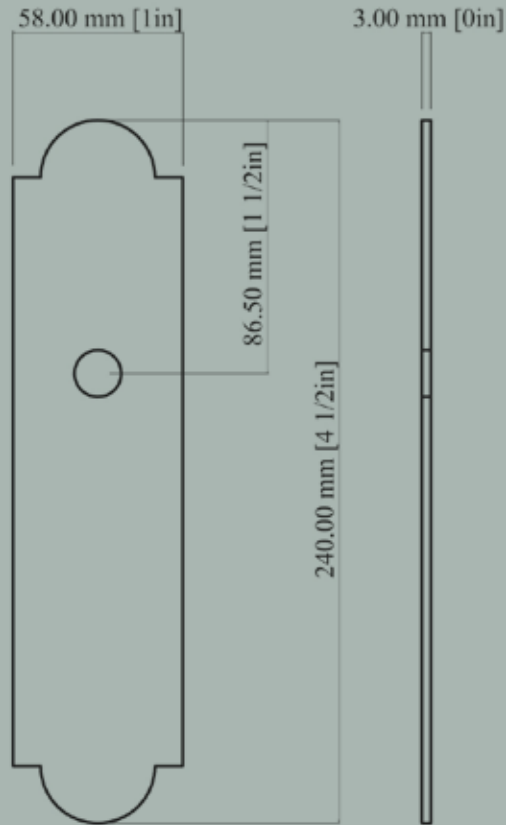

Nelson Beaded Backplate

CL-301-MX-JB-PB
Polished Brass

CL-301-MX-JB-BN
Buff Nickel

CL-301-MX-JB-10B
Oil Rubbed Bronze

CL-301-MX-JB-PN
Polished Nickel

Nelson Beaded Backplate

Nelson Beaded Backplate

58mm (1") Width x 240mm (4-1/2") Height, 3mm Thick