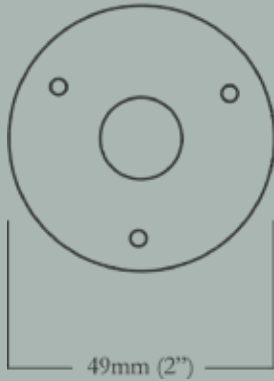

Crecy Major Dimensions

Escutcheon Diameter