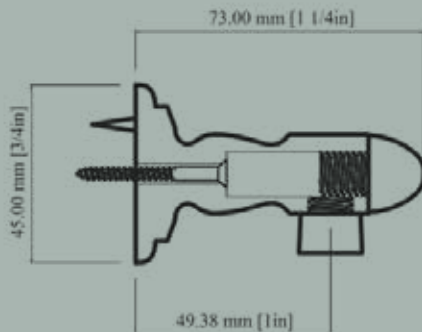

Door Stop

Floor Mount or Wall Mount

45mm (3/4") Width x 73mm (1-1/4") Length

<u>Item Number</u>	<u>Finish</u>	<u>Price</u>
HH-861-MX-X-PB	Polished Brass	$85.00
HH-861-MX-X-PN	Polished Nickel	$85.00
HH-861-MX-X-BN	Buff Nickel	$85.00
HH-861-MX-X-10B	Oil Rubbed Bronze	$85.00