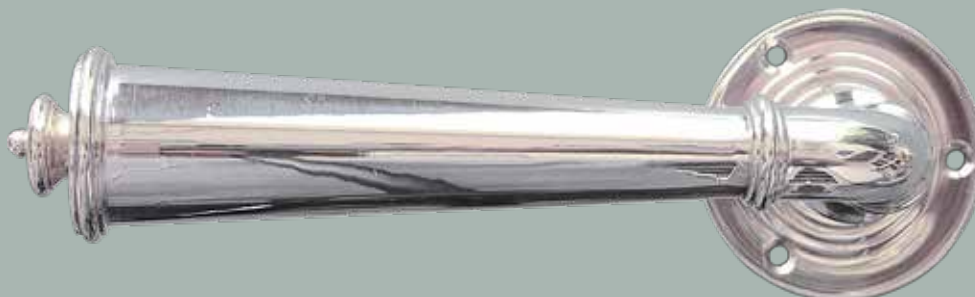

CL-202-MX-H-BN
Buff Nickel