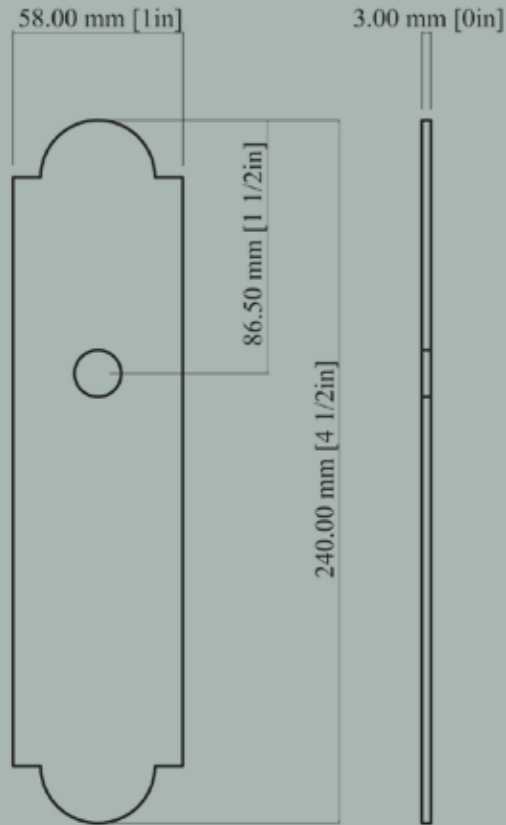

Nelson Backplate Dimensions

Nelson Backplate

58mm (1") Width x 240mm (4-1/2") Height, 3mm Thick

<u>Item Number</u>	<u>Finish</u>	<u>Price</u>
CL-301-MX-J-PB	Polished Brass	$180.00
CL-301-MX-J-PN	Polished Nickel	$180.00
CL-301-MX-J-BN	Buff Nickel	$180.00
CL-301-MX-J-10B	Oil Rubbed Bronze	$180.00