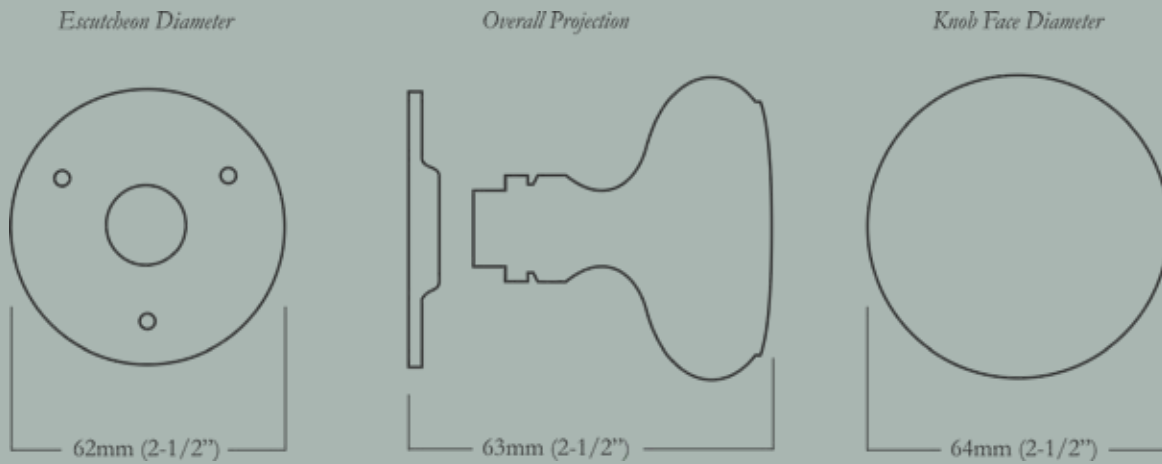

Crecy Maximus Dimensions

Escutcheons not suitable for pre-drilled doors.

For escutcheon details please turn to the Classic Escutcheon Specification Sheet section in product binder.

Crecy Maximus

Large Crecy Doorknob & Escutcheon Set

64mm (2-1/2") Knob Diameter x 63mm (2-1/2") Overall Projection, 62mm (2-1/2") Escutcheon Diameter

<u>Item Number</u>	<u>Finish</u>	<u>Price</u>
HH-151-MX-O-PB	Polished Brass	$270.00
HH-151-MX-O-PN	Polished Nickel	$350.00
HH-151-MX-O-BN	Buff Nickel	$350.00
HH-151-MX-O-10B	Oil Rubbed Bronze	$350.00

(set includes two doorknobs & two escutcheons)