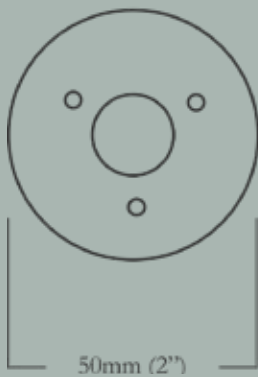

Regent Major Dimensions

Escutcheon Diameter