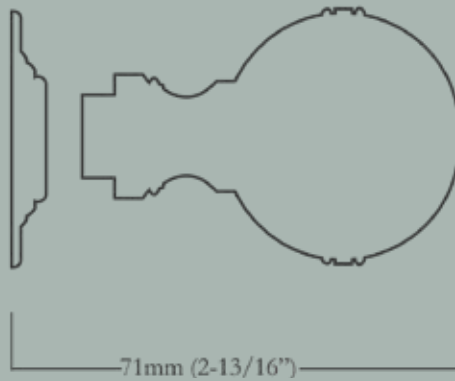

For escutcheon details please turn to the Classic Escutcheon Specification Sheet section in product binder.

Globe Maximus

Large Globe Doorknob & Escutcheon Set

68mm (2-5/8") Knob Diameter x 95mm (3-3/4") Overall Projection, 61mm (2-3/8") Escutcheon Diameter

(set includes two doorknobs & two escutcheons)

Globe Major

CL-103-MJ-B-PB
Polished Brass

CL-103-MJ-B-BN
Buff Nickel

CL-103-MJ-B-10B
Oil Rubbed Bronze

Globe Major Dimensions

Escutcheon Diameter

Overall Projection