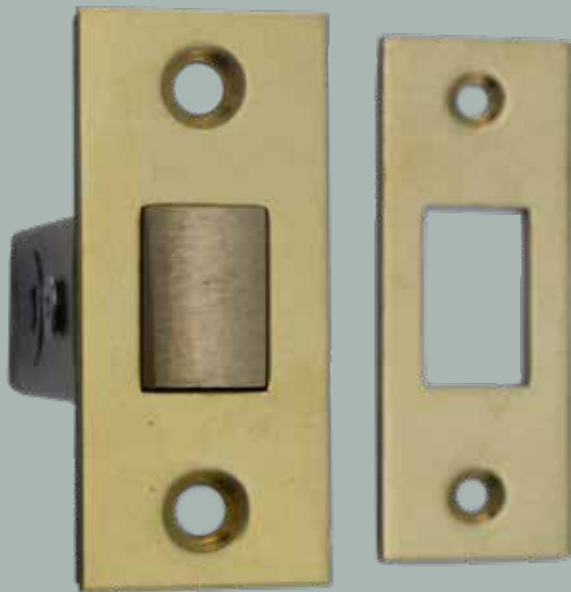

Oil-Rubbed Bronze

Unit Price

\$75

\$75

\$85

Privacy Bolt

Other Backsets available upon request

Privacy Deadbolt