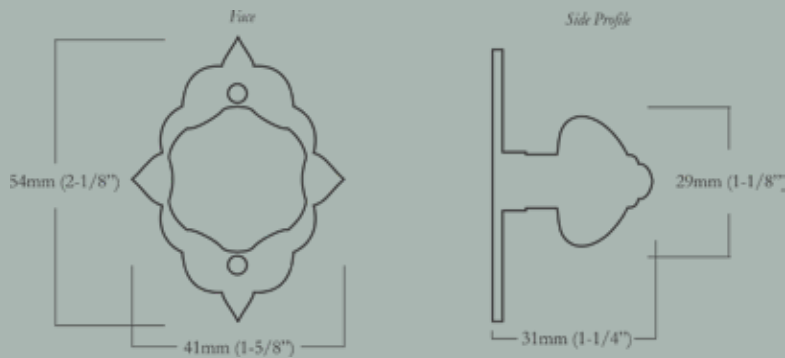

Lutyens Thumb Turn

HH-553-TT-Q-PB
Polished Brass

HH-553-TT-Q-BN
Buff Nickel

HH-553-TT-Q-10B
Oil Rubbed Bronze

HH-553-TT-Q-PN
Polished Nickel

Lutyens Thumb Turn

Lutyens Privacy Turn Knob & Escutcheon

29mm (1-1/8") Knob Diameter x 31mm (1-1/4") Length; Escutcheon: 41mm (1-5/8") x 54mm (2-1/8")