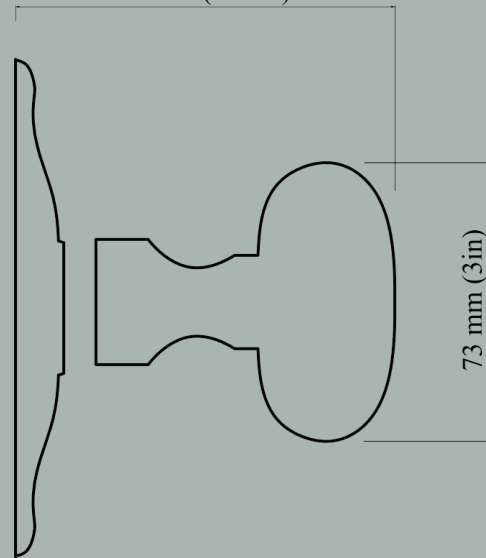

Askins Centre Knob

CL-144-GG-1-PB
Shown in Polished Brass
(Available in all other finishes)

Askins Centre Knob Dimensions

Escutcheon Diameter

136 mm (5 1/4in)

OverAll Projection

89mm (3 1/2")

Askins Centre Knob

Extra Large Askins Knob & Escutcheon Set

73mm (3") Knob Diameter x 89mm (3-1/2") Overall Projection, 136mm (5-1/4") Escutcheon Diameter

<u>Item Number</u>	<u>Finish</u>	<u>Price</u>
CL-144-GG-1-PB	Polished Brass	\$575.00
CL-144-GG-1-PN	Polished Nickel	\$575.00
CL-144-GG-1-BN	Buff Nickel	\$575.00
CL-144-GG-1-10B	Oil Rubbed Bronze	\$575.00

(set includes one knob & one escutcheon)