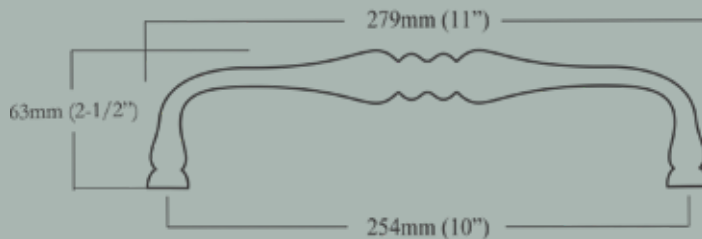

CL-601-MX-X-PB
Polished Brass

CL-601-MX-X-ORB
Oil Rubbed Bronze

CL-601-MX-X-IRN
Iron
(While supplies last)

CL-601-MX-X-BN
Buffed Nickel

CL-601-MX-X-PN
Polished Nickel

10" Country Pull

254mm (10") Center-to-Center x 279mm (11") Length x 63mm (2-1/2") Projection