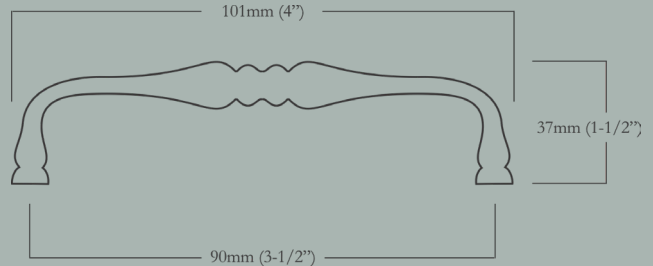

CL-601-MN-X-PB
Polished Brass

CL-601-MN-X-BN
Buff Nickel

CL-601-MN-X-10B
Oil Rubbed Bronze

CL-601-MN-X-IRN
Iron
(While supplies last)

CL-601-MN-X-PN
Polished Nickel

3-1/2" Country Pull

90mm (3-1/2") Center-to-Center x 101mm (4") Length x 37mm (1-1/2") Projection