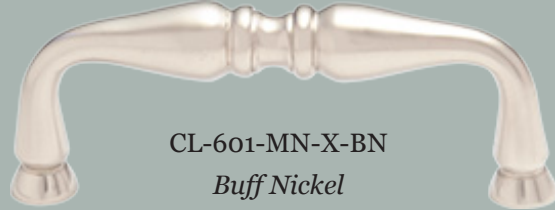

CL-601-MN-X-PB
Polished Brass

CL-601-MN-X-BN
Buff Nickel

CL-601-MN-X-10B
Oil Rubbed Bronze

CL-601-MN-X-IRN
Iron
(While supplies last)

CL-601-MN-X-PN
Polished Nickel

3-1/2" Country Pull

90mm (3-1/2") Center-to-Center x 101mm (4") Length x 37mm (1-1/2") Projection

Item Number	Finish	Price
CL-601-MN-X-PB	Polished Brass	\$30.00
CL-601-MN-X-PN	Polished Nickel	\$30.00
CL-601-MN-X-BN	Buff Nickel	\$30.00
CL-601-MN-X-10B	Oil Rubbed Bronze	\$30.00
CL-601-MN-X-IRN	Iron	\$30.00