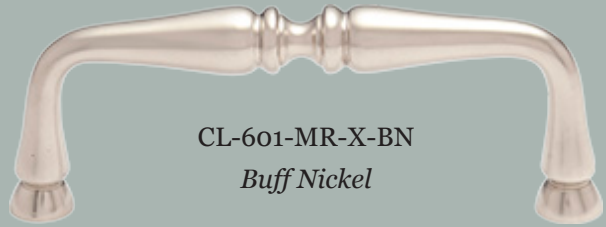

CL-601-MR-X-PB  
Polished Brass

CL-601-MR-X-BN  
Buff Nickel

CL-601-MR-X-10B  
Oil Rubbed Bronze

CL-601-MR-X-IRN  
Iron  
(While supplie last)

CL-601-MR-X-PN  
Polished Nickel

## 4" Country Pull

103mm (4") Center-to-Center x 115mm (4-1/2") Length x 41mm (1-5/8") Projection

Item Number	Finish	Price
CL-601-MR-X-PB	Polished Brass	\$37.50
CL-601-MR-X-PN	Polished Nickel	\$37.50
CL-601-MR-X-BN	Buff Nickel	\$37.50
CL-601-MR-X-10B	Oil Rubbed Bronze	\$37.50
CL-601-MR-X-IRN	Iron	\$37.50