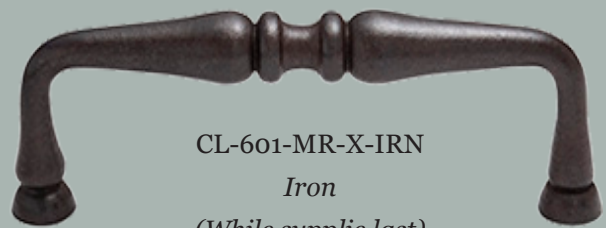

CL-601-MR-X-PB  
Polished Brass

CL-601-MR-X-BN  
Buff Nickel

CL-601-MR-X-10B  
Oil Rubbed Bronze

CL-601-MR-X-IRN  
Iron  
(While supplie last)

CL-601-MR-X-PN  
Polished Nickel

## 4" Country Pull

103mm (4") Center-to-Center x 115mm (4-1/2") Length x 41mm (1-5/8") Projection

Item Number	Finish	Price
CL-601-MR-X-PB	Polished Brass	\$37.50
CL-601-MR-X-PN	Polished Nickel	\$37.50
CL-601-MR-X-BN	Buff Nickel	\$37.50
CL-601-MR-X-10B	Oil Rubbed Bronze	\$37.50
CL-601-MR-X-IRN	Iron	\$37.50