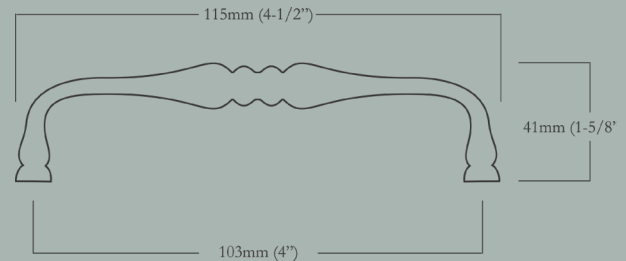

CL-601-MR-X-PB  
Polished Brass

CL-601-MR-X-BN  
Buff Nickel

CL-601-MR-X-10B  
Oil Rubbed Bronze

CL-601-MR-X-IRN  
Iron  
(While supplie last)

CL-601-MR-X-PN  
Polished Nickel

## 4" Country Pull

103mm (4") Center-to-Center x 115mm (4-1/2") Length x 41mm (1-5/8") Projection

Item Number	Finish	Price
CL-601-MR-X-PB	Polished Brass	\$37.50
CL-601-MR-X-PN	Polished Nickel	\$37.50
CL-601-MR-X-BN	Buff Nickel	\$37.50
CL-601-MR-X-10B	Oil Rubbed Bronze	\$37.50
CL-601-MR-X-IRN	Iron	\$37.50