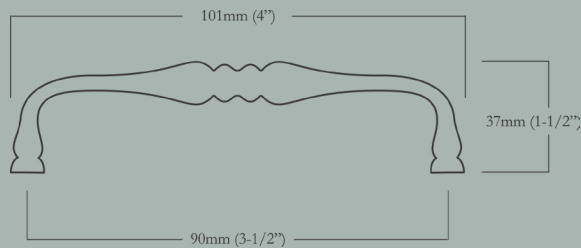

CL-601-MJ-X-PB  
Polished Brass

CL-601-MJ-X-10B  
Oil Rubbed Bronze

CL-601-MJ-X-IRN  
Iron  
(While supplies last)

CL-601-MJ-X-BN  
Buff Nickel

CL-601-MJ-X-PN  
Polished Nickel

## 5" Country Pull

127mm (5") Center-to-Center x 142mm (5-5/8") Length x 43mm (1-3/4") Projection

Item Number	Finish	Price
CL-601-MJ-X-PB	Polished Brass	\$50.00
CL-601-MJ-X-PN	Polished Nickel	\$50.00
CL-601-MJ-X-BN	Buff Nickel	\$50.00
CL-601-MJ-X-10B	Oil Rubbed Bronze	\$50.00
CL-601-MJ-X-IRN	Iron	\$50.00