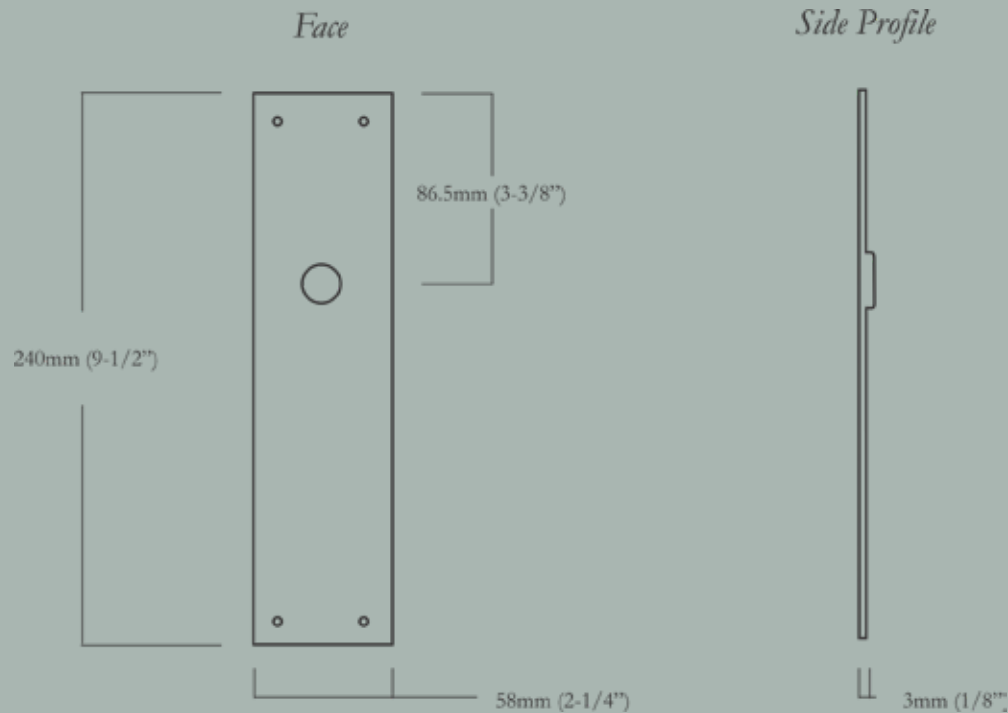

Craftsman Backplate

HH-352-MX-T-PB
Polished Brass

HH-352-MX-T-BN
Buff Nickel

HH-352-MX-T-10B
Oil Rubbed Bronze

HH-352-MX-T-PN
Polished Nickel

Craftsman Backplate Dimensions

Craftsman Backplate

Single Gothic Backplate

58mm (2-1/4") Width x 240mm (9-1/2") Length

<u>Item Number</u>	<u>Finish</u>	<u>Price</u>
HH-352-MX-T-PB	Polished Brass	\$140.00
HH-352-MX-T-PN	Polished Nickel	\$140.00
HH-352-MX-T-BN	Buff Nickel	\$140.00
HH-352-MX-T-10B	Oil Rubbed Bronze	\$140.00