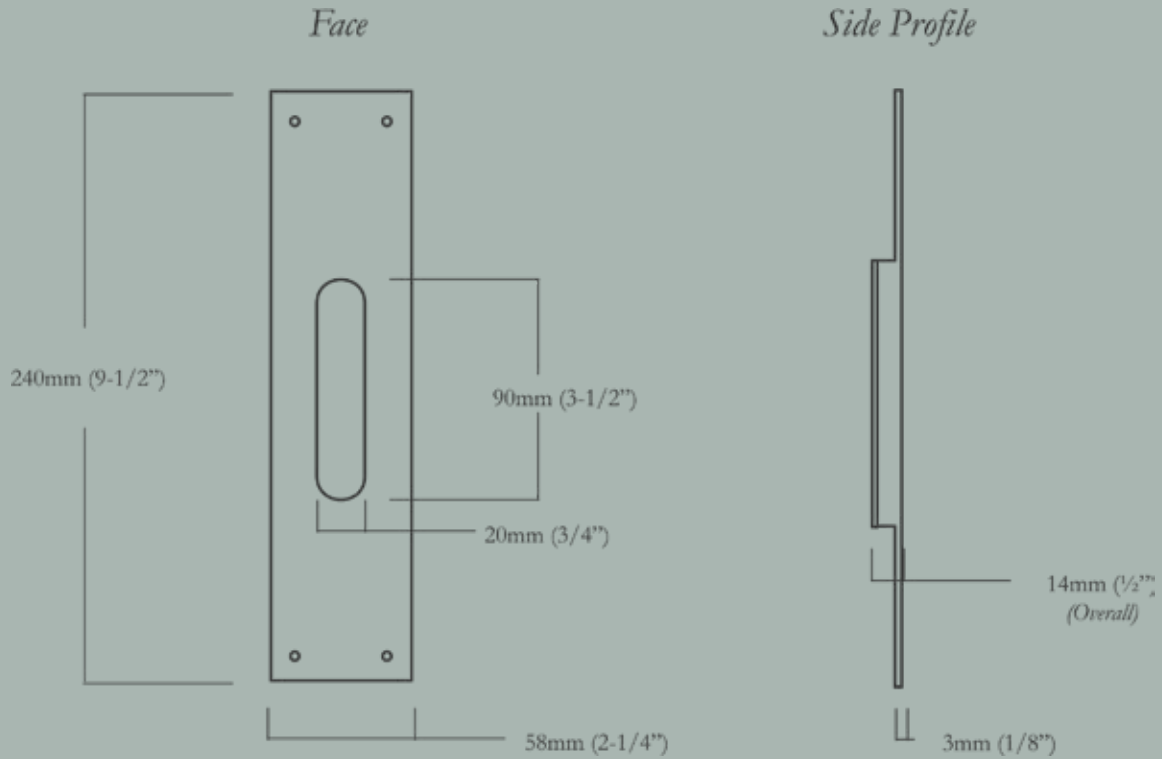

### Craftsman Flush Pull Dimensions

## Craftsman Flush Pull

Single Pocket Door Plate

58mm (2-1/4") Width x 240mm (9-1/2") Length x 10mm (3/8") Deep Recess

<u>Item Number</u>	<u>Finish</u>	<u>Price</u>
HH-452-MX-S-PB	Polished Brass	\$180.00
HH-452-MX-S-PN	Polished Nickel	\$180.00
HH-452-MX-S-BN	Buff Nickel	\$180.00
HH-452-MX-S-10B	Oil Rubbed Bronze	\$180.00