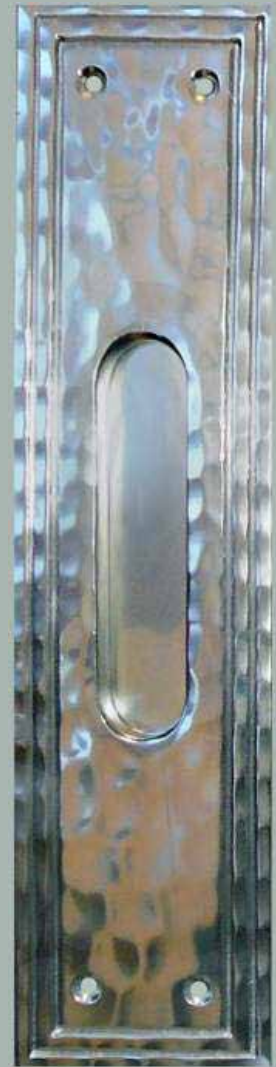

# *Craftsman Flush Pull*

HH-452-MX-S-PB  
*Polished Brass*

HH-452-MX-S-BN  
*Buff Nickel*

HH-452-MX-S-10B  
*Oil Rubbed Bronze*

HH-452-MX-S-PN  
*Polished Nickel*

### Craftsman Flush Pull Dimensions

## Craftsman Flush Pull

Single Pocket Door Plate

58mm (2-1/4") Width x 240mm (9-1/2") Length x 10mm (3/8") Deep Recess

<u>Item Number</u>	<u>Finish</u>	<u>Price</u>
HH-452-MX-S-PB	Polished Brass	\$180.00
HH-452-MX-S-PN	Polished Nickel	\$180.00
HH-452-MX-S-BN	Buff Nickel	\$180.00
HH-452-MX-S-10B	Oil Rubbed Bronze	\$180.00

( set includes two doorknobs & two escutcheons )