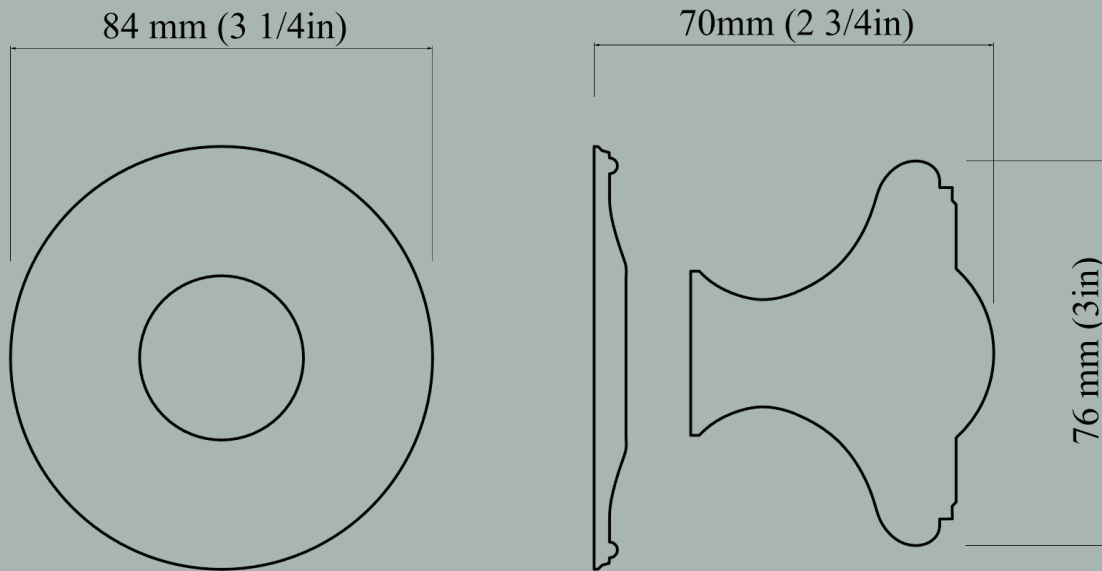

Duberry Centre Knob

CL-145-GG-2-PB
Shown in Buff Nickel
(Available in all other finishes)

Duberry Centre Knob Dimensions

Escutcheon Diameter

Over All Projection

Duberry Centre Knob

Extra Large Duberry Center Knob & Escutcheon

64mm (2-1/2") Knob Diameter x 73mm (2-7/8") Overall Projection, 61mm (2-3/8") Escutcheon Diameter

<u>Item Number</u>	<u>Finish</u>	<u>Price</u>
CL-145-GG-2-PB	Polished Brass	\$575.00
CL-145-GG-2-PN	Polished Nickel	\$575.00
CL-145-GG-2-BN	Buff Nickel	\$575.00
CL-145-GG-2-10B	Oil Rubbed Bronze	\$575.00