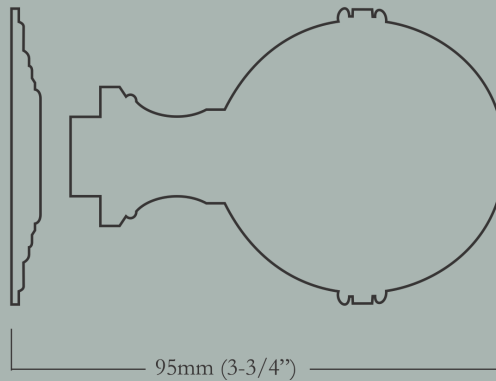

*Globe Maximus
Centre Knob*

CL-103-GG-A-10B
*Shown in Oil Rubbed Bronze
(Available in all other finishes)*

Globe Maximus Centre Knob Dimensions

Escutcheon Diameter

Overall Projection

Knob Face Diameter

Escutcheons not suitable for pre-drilled doors.

For escutcheon details please turn to the Classic Escutcheon Specification Sheet section in product binder.

Globe Maximus Centre Knob

Large Globe Center Knob & Escutcheon

68mm (2-5/8") Knob Diameter x 95mm (3-3/4") Overall Projection, 61mm (2-3/8") Escutcheon Diameter