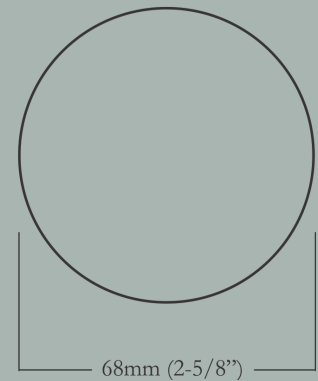

*Globe Maximus
Centre Knob*

CL-103-GG-A-10B
*Shown in Oil Rubbed Bronze
(Available in all other finishes)*

Globe Maximus Centre Knob Dimensions

Escutcheon Diameter

Overall Projection

Knob Face Diameter

Escutcheons not suitable for pre-drilled doors.

For escutcheon details please turn to the Classic Escutcheon Specification Sheet section in product binder.

Globe Maximus Centre Knob

Large Globe Center Knob & Escutcheon

68mm (2-5/8") Knob Diameter x 95mm (3-3/4") Overall Projection, 61mm (2-3/8") Escutcheon Diameter