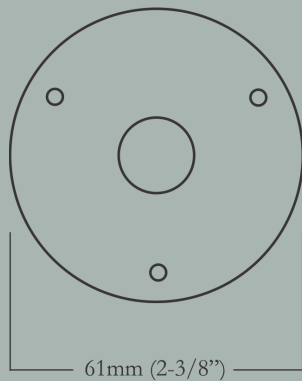

*Globe Maximus
Centre Knob*

CL-103-GG-A-10B
*Shown in Oil Rubbed Bronze
(Available in all other finishes)*

Globe Maximus Centre Knob Dimensions

Escutcheon Diameter

Overall Projection

Knob Face Diameter

Escutcheons not suitable for pre-drilled doors.

For escutcheon details please turn to the Classic Escutcheon Specification Sheet section in product binder.

Globe Maximus Centre Knob

Large Globe Center Knob & Escutcheon

68mm (2-5/8") Knob Diameter x 95mm (3-3/4") Overall Projection, 61mm (2-3/8") Escutcheon Diameter