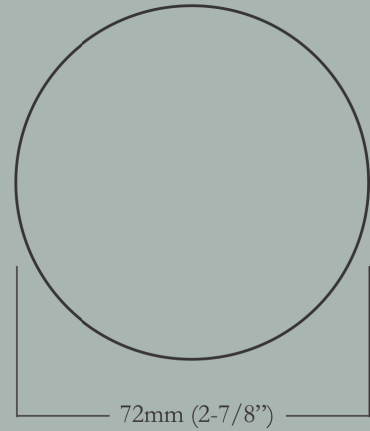

*Louis XIV
Centre Knob*

CL-104-GG-A-PB
*Shown in Polished Brass
(Available in all other finishes)*

Louis XIV Centre Knob Dimensions

Escutcheon Diameter

Overall Projection

Knob Face Diameter

Escutcheons not suitable for pre-drilled doors.

For escutcheon details please turn to the Classic Escutcheon Specification Sheet section in product binder.

Louis XVI Centre Knob

Large Louis XIV Center Knob & Escutcheon

72mm (2-7/8") Knob Diameter x 71mm (2-13/16") Overall Projection, 61mm (2-3/8") Escutcheon Diameter