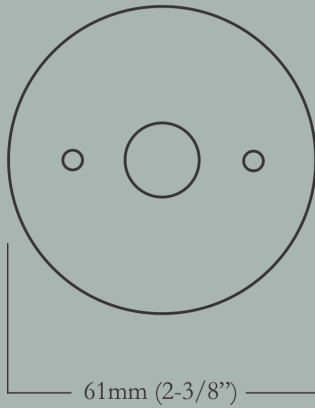

*Louis XIV
Centre Knob*

CL-104-GG-A-PB
*Shown in Polished Brass
(Available in all other finishes)*

Louis XIV Centre Knob Dimensions

Escutcheon Diameter

Overall Projection

Knob Face Diameter

Escutcheons not suitable for pre-drilled doors.

For escutcheon details please turn to the Classic Escutcheon Specification Sheet section in product binder.

Louis XVI Centre Knob

Large Louis XIV Center Knob & Escutcheon

72mm (2-7/8") Knob Diameter x 71mm (2-13/16") Overall Projection, 61mm (2-3/8") Escutcheon Diameter