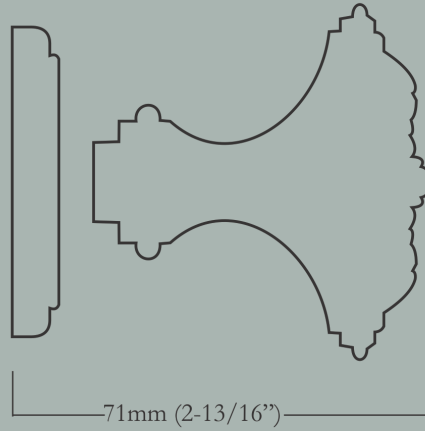

*Louis XIV
Centre Knob*

CL-104-GG-A-PB
*Shown in Polished Brass
(Available in all other finishes)*

Louis XIV Centre Knob Dimensions

Escutcheon Diameter

Overall Projection

Knob Face Diameter

Escutcheons not suitable for pre-drilled doors.

For escutcheon details please turn to the Classic Escutcheon Specification Sheet section in product binder.

Louis XVI Centre Knob

Large Louis XIV Center Knob & Escutcheon

72mm (2-7/8") Knob Diameter x 71mm (2-13/16") Overall Projection, 61mm (2-3/8") Escutcheon Diameter