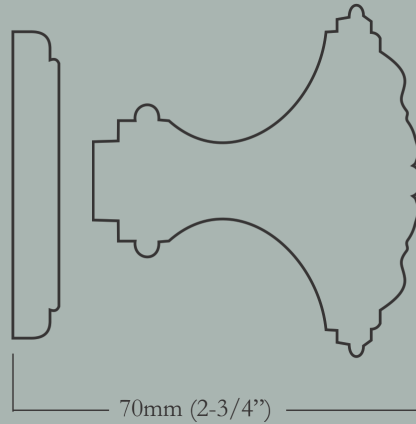

*Louis XVI*  
*Centre Knob*

CL-105-MX-A-PN  
*Shown in Polished Nickel*  
*(Available in all other finishes)*

## Louis XVI Centre Knob Dimensions

Escutcheon Diameter

Overall Projection

Knob Face Diameter

*Escutcheons not suitable for pre-drilled doors.*

*For escutcheon details please turn to the Classic Escutcheon Specification Sheet section in product binder.*

## Large Louis XVI Knob & Escutcheon

*71mm (2-13/16 inches) Knob Diameter x 70mm (2-3/4 inches) Overall Projection, 61mm (2-3/8 inches) Escutcheon Diameter*

<u>Item Number</u>	<u>Finish</u>	<u>Price</u>
CL-105-GG-E-PB	Polished Brass	\$150.00
CL-105-GG-E-PN	Polished Nickel	\$190.00
CL-105-GG-E-BN	Buff Nickel	\$190.00
CL-105-GG-E-10B	Oil Rubbed Bronze	\$190.00