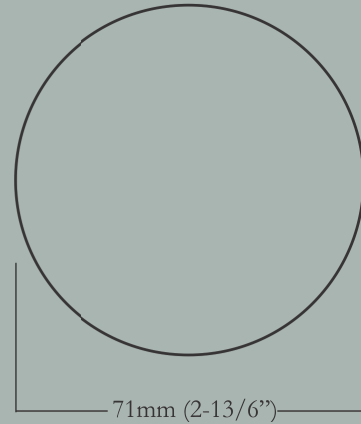

## Louis XVI Centre Knob Dimensions

Escutcheon Diameter

Overall Projection

Knob Face Diameter

*Escutcheons not suitable for pre-drilled doors.*

*For escutcheon details please turn to the Classic Escutcheon Specification Sheet section in product binder.*

## Large Louis XVI Knob & Escutcheon

*71mm (2-13/16 inches) Knob Diameter x 70mm (2-3/4 inches) Overall Projection, 61mm (2-3/8 inches) Escutcheon Diameter*

<u>Item Number</u>	<u>Finish</u>	<u>Price</u>
CL-105-GG-E-PB	Polished Brass	\$150.00
CL-105-GG-E-PN	Polished Nickel	\$190.00
CL-105-GG-E-BN	Buff Nickel	\$190.00
CL-105-GG-E-10B	Oil Rubbed Bronze	\$190.00