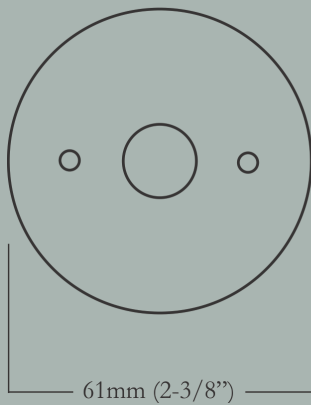

*Louis XVI*  
*Centre Knob*

CL-105-MX-A-PN  
*Shown in Polished Nickel*  
*(Available in all other finishes)*

## Louis XVI Centre Knob Dimensions

Escutcheon Diameter

Overall Projection

Knob Face Diameter

*Escutcheons not suitable for pre-drilled doors.*

*For escutcheon details please turn to the Classic Escutcheon Specification Sheet section in product binder.*

## Large Louis XVI Knob & Escutcheon

*71mm (2-13/16 inches) Knob Diameter x 70mm (2-3/4 inches) Overall Projection, 61mm (2-3/8 inches) Escutcheon Diameter*

<u>Item Number</u>	<u>Finish</u>	<u>Price</u>
CL-105-GG-E-PB	Polished Brass	\$150.00
CL-105-GG-E-PN	Polished Nickel	\$190.00
CL-105-GG-E-BN	Buff Nickel	\$190.00
CL-105-GG-E-10B	Oil Rubbed Bronze	\$190.00