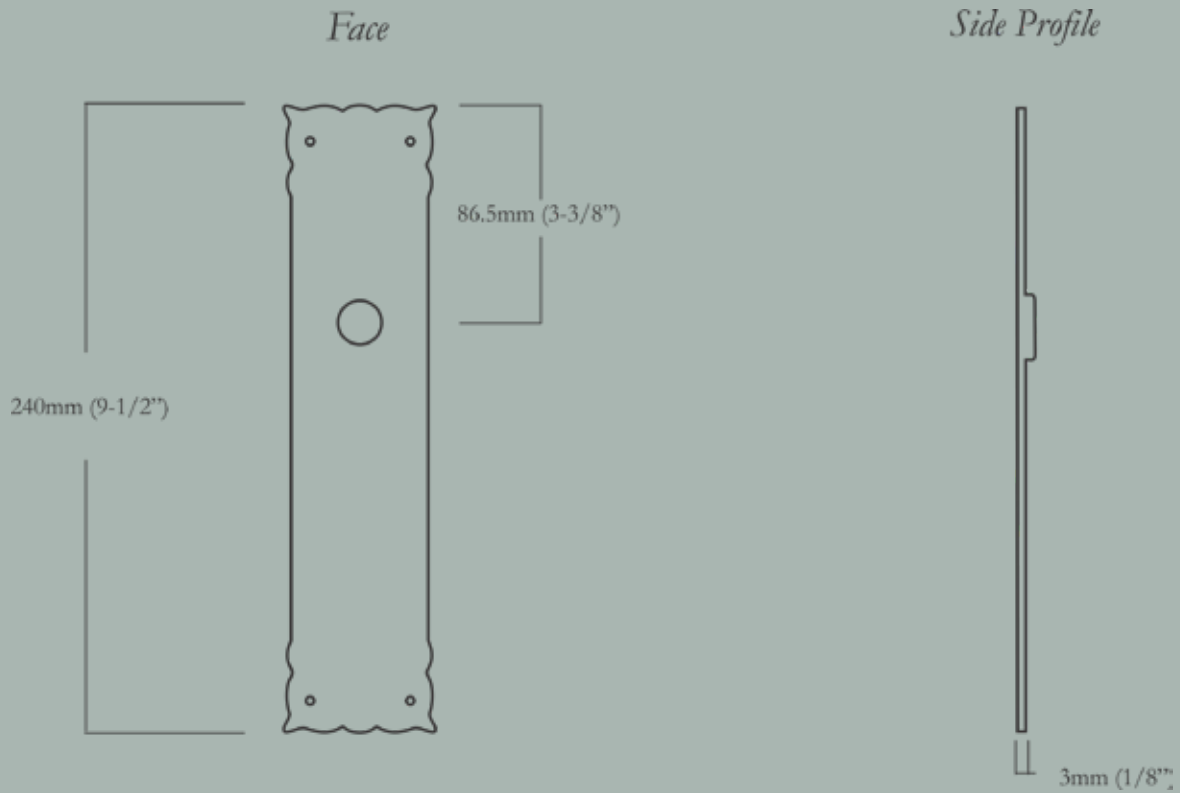

Gothic Backplate

HH-351-MX-S-PB
Polished Brass

HH-351-MX-S-BN
Buff Nickel

HH-351-MX-S-10B
Oil Rubbed Bronze

HH-351-MX-S-PN
Polished Nickel

Gothic Backplate Dimensions

Gothic Backplate

Single Gothic Backplate

58mm (2-1/4") Width x 240mm (9-1/2") Length

<u>Item Number</u>	<u>Finish</u>	<u>Price</u>
HH-351-MX-S-PB	Polished Brass	\$140.00
HH-351-MX-S-PN	Polished Nickel	\$140.00
HH-351-MX-S-BN	Buff Nickel	\$140.00
HH-351-MX-S-10B	Oil Rubbed Bronze	\$140.00