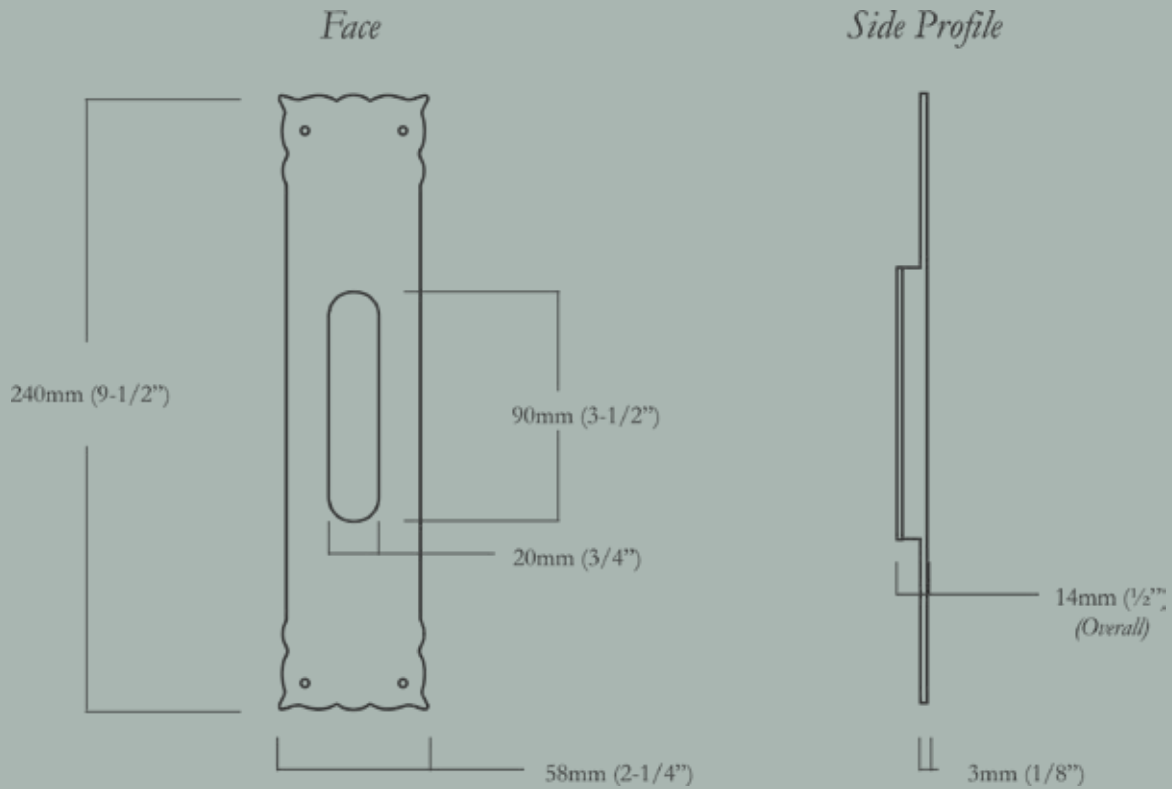

Gothic Flush Pull

HH-451-MX-S-PB
Polished Brass

HH-451-MX-S-BN
Buff Nickel

HH-451-MX-S-10B
Oil Rubbed Bronze

HH-451-MX-S-PN
Polished Nickel

Gothic Flush Pull Dimensions

Gothic Flush Pull

Single Pocket Door Plate

58mm (2-1/4") Width x 240mm (9-1/2") Length x 10mm (3/8") Deep Recess

<u>Item Number</u>	<u>Finish</u>	<u>Price</u>
HH-451-MX-S-PB	Polished Brass	\$180.00
HH-451-MX-S-PN	Polished Nickel	\$180.00
HH-451-MX-S-BN	Buff Nickel	\$180.00
HH-451-MX-S-10B	Oil Rubbed Bronze	\$180.00