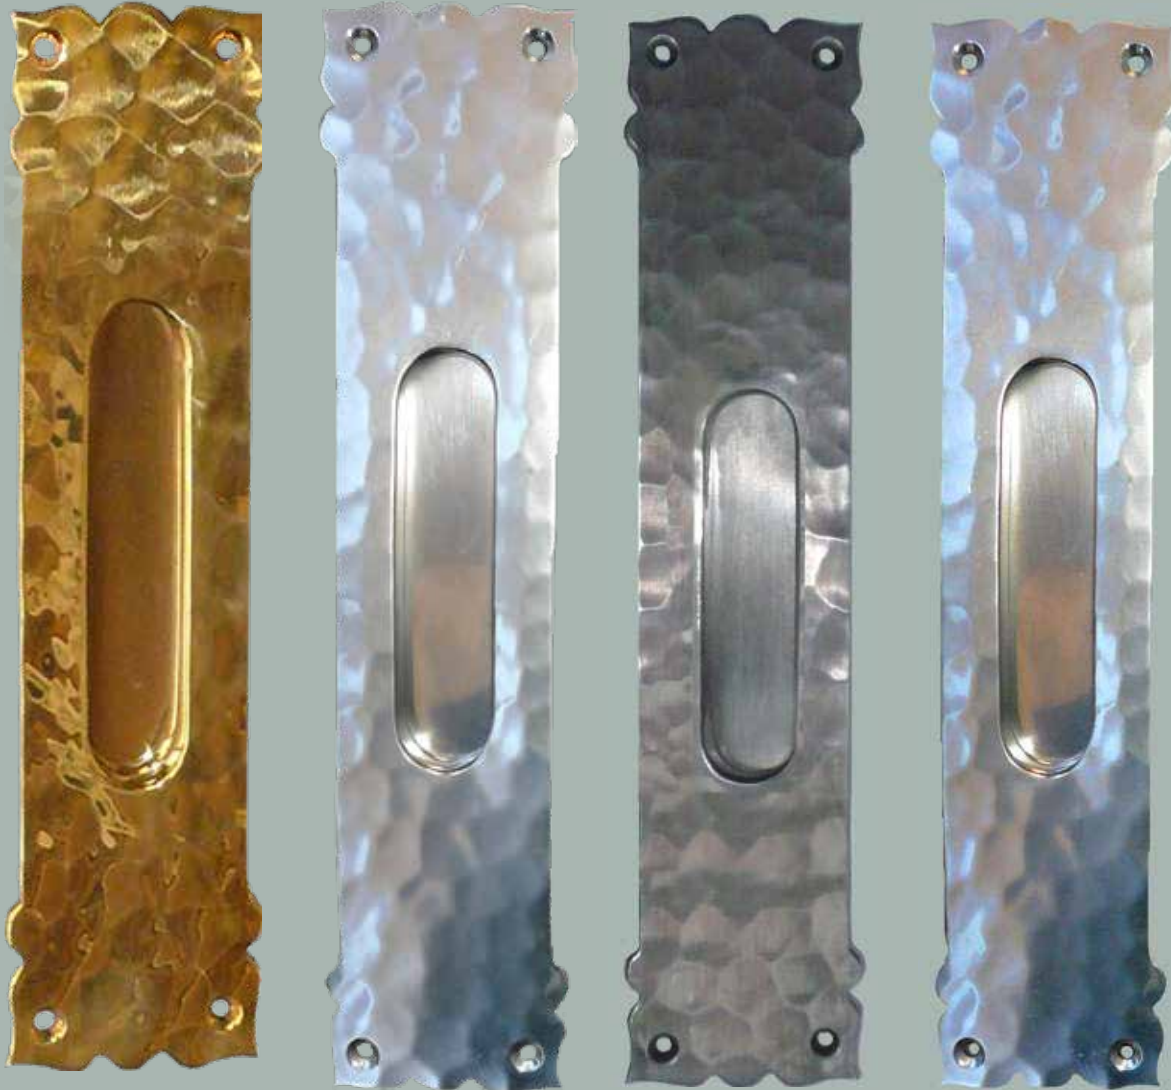

Gothic Flush Pull

HH-451-MX-S-PB
Polished Brass

HH-451-MX-S-BN
Buff Nickel

HH-451-MX-S-10B
Oil Rubbed Bronze

HH-451-MX-S-PN
Polished Nickel

Gothic Flush Pull Dimensions

Gothic Flush Pull

Single Pocket Door Plate

58mm (2-1/4") Width x 240mm (9-1/2") Length x 10mm (3/8") Deep Recess

<u>Item Number</u>	<u>Finish</u>	<u>Price</u>
HH-451-MX-S-PB	Polished Brass	\$180.00
HH-451-MX-S-PN	Polished Nickel	\$180.00
HH-451-MX-S-BN	Buff Nickel	\$180.00
HH-451-MX-S-10B	Oil Rubbed Bronze	\$180.00

(set includes two doorknobs & two escutcheons)