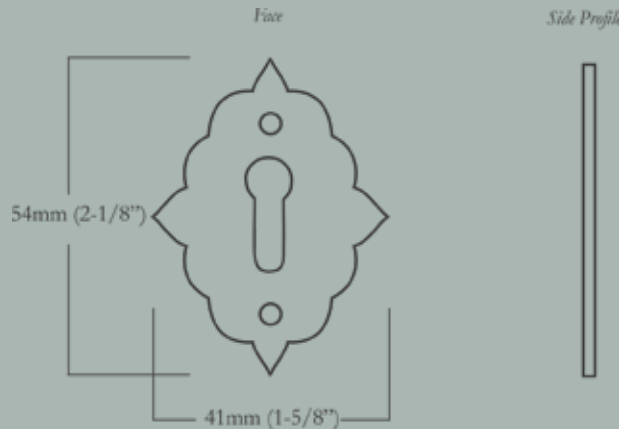

Gothic Keyhole Trim

HH-571-KT-Q-PB
Polished Brass

HH-571-KT-Q-BN
Buff Nickel

HH-571-KT-Q-10B
Oil Rubbed Bronze

HH-571-KT-Q-PN
Polished Nickel

Gothic Keyhole Trim

41mm (1-5/8") Width x 54mm (2-1/8") Length

<u>Item Number</u>	<u>Finish</u>	<u>Price</u>
HH-571-KT-Q-PB	Polished Brass	\$25.00
HH-571-KT-Q-PN	Polished Nickel	\$25.00
HH-571-KT-Q-BN	Buff Nickel	\$25.00
HH-571-KT-Q-10B	Oil Rubbed Bronze	\$25.00