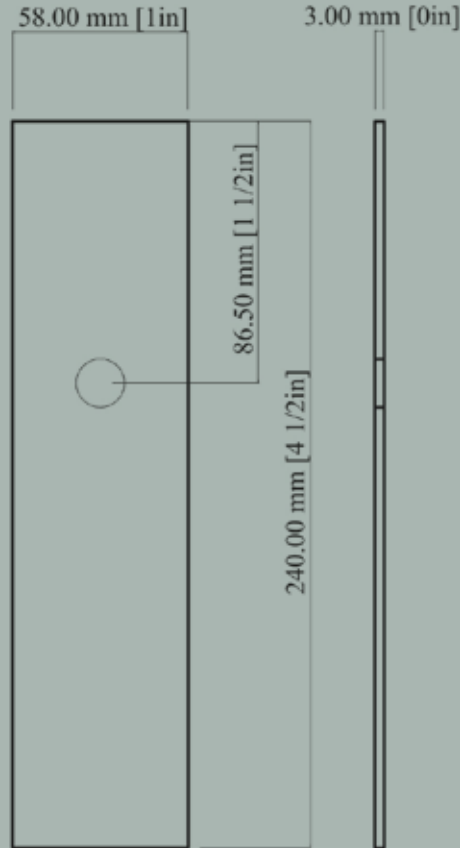

Hogarth Backplate

CL-304-MX-K-PB
Polished Brass

CL-304-MX-K-BN
Buff Nickel

CL-304-MX-K-10B
Oil Rubbed Bronze

CL-304-MX-K-PN
Polished Nickel

Hogarth Backplate Dimensions

Hogarth Backplate

58mm (1") Width x 240mm (4-1/2") Height, 3mm Thick