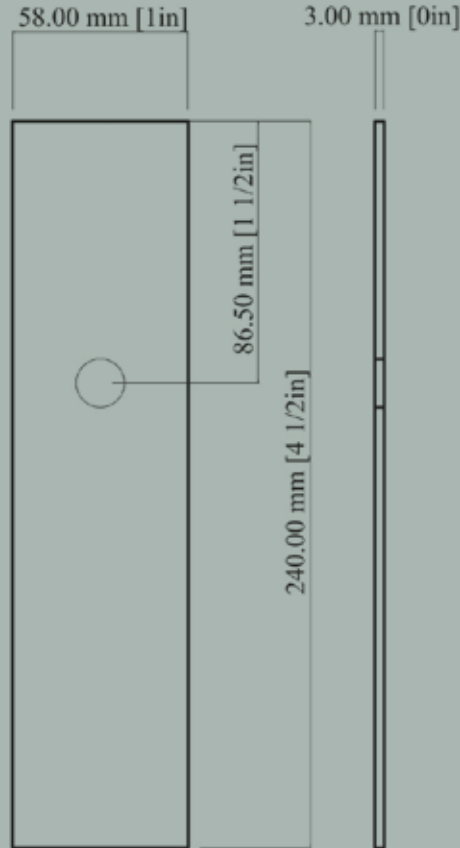

Hogarth Beaded Backplate

CL-303-MX-KB-PB
Polished Brass

CL-303-MX-KB-BN
Buff Nickel

CL-303-MX-KB-10B
Oil Rubbed Bronze

CL-303-MX-KB-PN
Polished Nickel

Hogarth Beaded Backplate Dimensions

Hogarth Beaded Backplate

58mm (1") Width x 240mm (4-1/2") Height, 3mm Thick

<u>Item Number</u>	<u>Finish</u>	<u>Price</u>
CL-303-MX-KB-PB	Polished Brass	\$180.00
CL-303-MX-KB-PN	Polished Nickel	\$180.00
CL-303-MX-KB-BN	Buff Nickel	\$180.00
CL-303-MX-KB-10B	Oil Rubbed Bronze	\$180.00