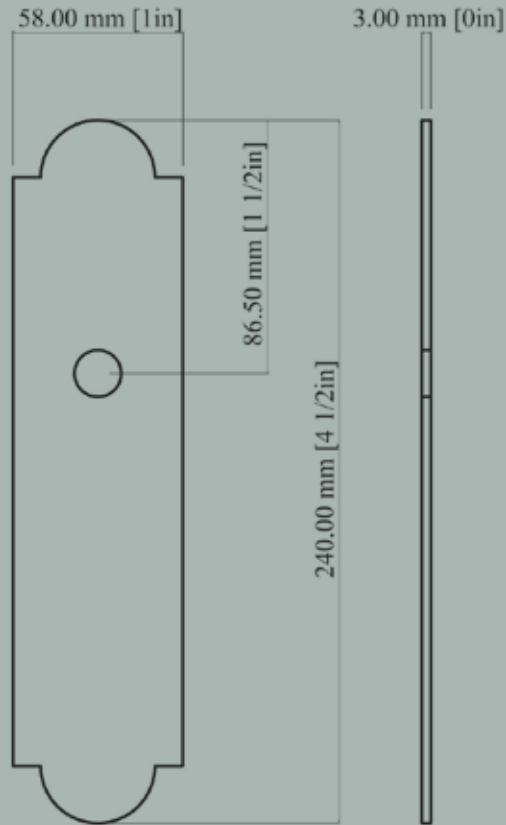

Nelson Backplate

CL-301-MX-J-PB
Polished Brass

CL-301-MX-J-BN
Buff Nickel

CL-301-MX-J--10B
Oil Rubbed Bronze

CL-301-MX-J--PN
Polished Nickel

Nelson Backplate Dimensions

Nelson Backplate

58mm (1") Width x 240mm (4-1/2") Height, 3mm Thick