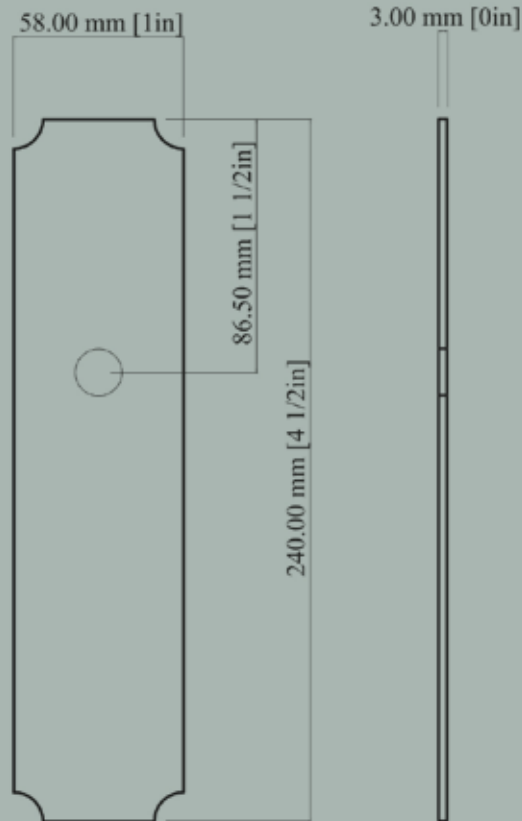

### Scallop Backplate Dimensions

## Scallop Backplate

58mm (1") Width x 240mm (4-1/2") Height, 3mm Thick

<u>Item Number</u>	<u>Finish</u>	<u>Price</u>
CL-306-MX-L-PB	Polished Brass	\$180.00
CL-306-MX-L-PN	Polished Nickel	\$180.00
CL-306-MX-L-BN	Buff Nickel	\$180.00
CL-306-MX-L-10B	Oil Rubbed Bronze	\$180.00