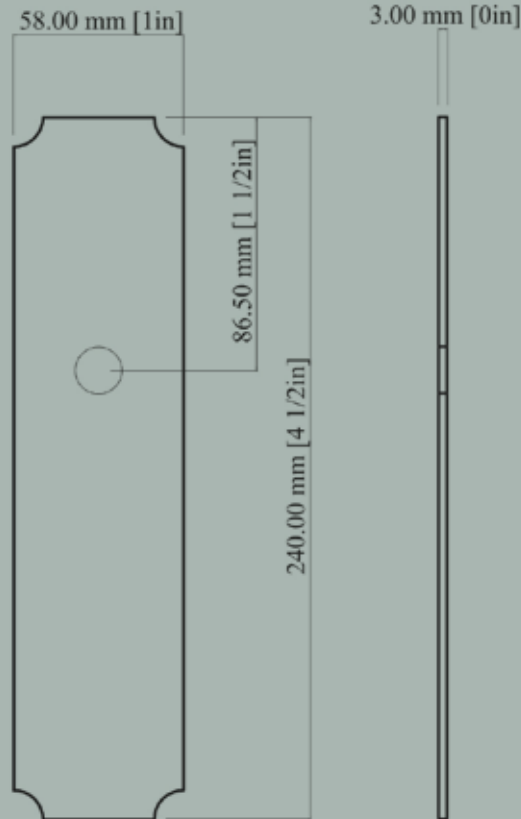

Scallop Beaded Backplate

CL-305-MX-LB-PB
Polished Brass

CL-305-MX-LB-BN
Buff Nickel

CL-305-MX-LB-10B
Oil Rubbed Bronze

CL-305-MX-LB-PN
Polished Nickel

Scallop Beaded Backplate Dimensions

Scallop Beaded Backplate

58mm (1") Width x 240mm (4-1/2") Height, 3mm Thick

<u>Item Number</u>	<u>Finish</u>	<u>Price</u>
CL-305-MX-LB-PB	Polished Brass	\$180.00
CL-305-MX-LB-PN	Polished Nickel	\$180.00
CL-305-MX-LB-BN	Buff Nickel	\$180.00
CL-305-MX-LB-10B	Oil Rubbed Bronze	\$180.00