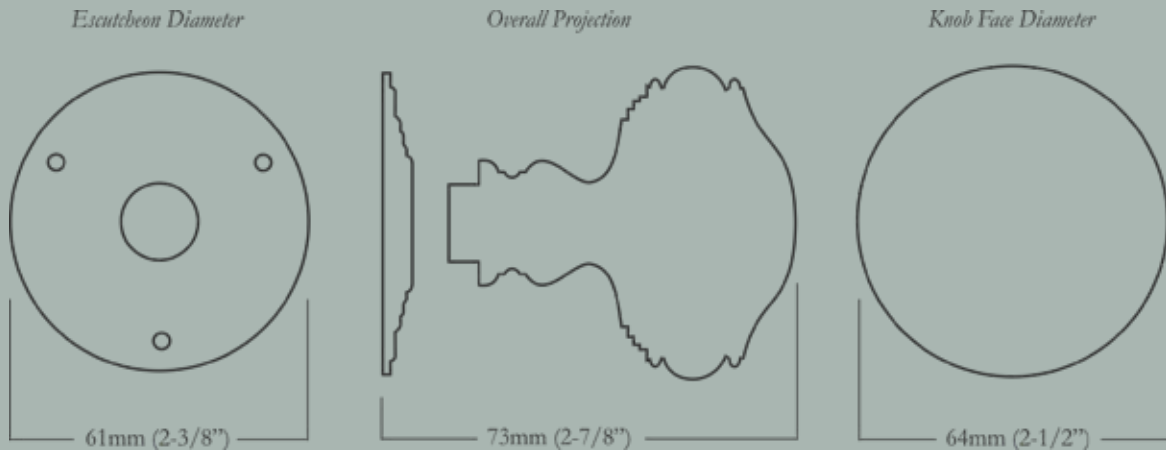

Brighton Maximus Dimensions

Escutcheons not suitable for pre-drilled doors.

For escutcheon details please turn to the Classic Escutcheon Specification Sheet section in product binder.

Brighton Maximus

Large Brighton Doorknob & Escutcheon Set

64mm (2-1/2") Knob Diameter x 73mm (2-7/8") Overall Projection, 61mm (2-3/8") Escutcheon Diameter

<u>Item Number</u>	<u>Finish</u>	<u>Price</u>
CL-101-MX-B-PB	Polished Brass	$270.00
CL-101-MX-B-PN	Polished Nickel	$350.00
CL-101-MX-B-BN	Buff Nickel	$350.00
CL-101-MX-B-10B	Oil Rubbed Bronze	$350.00

(set includes two doorknobs & two escutcheons)