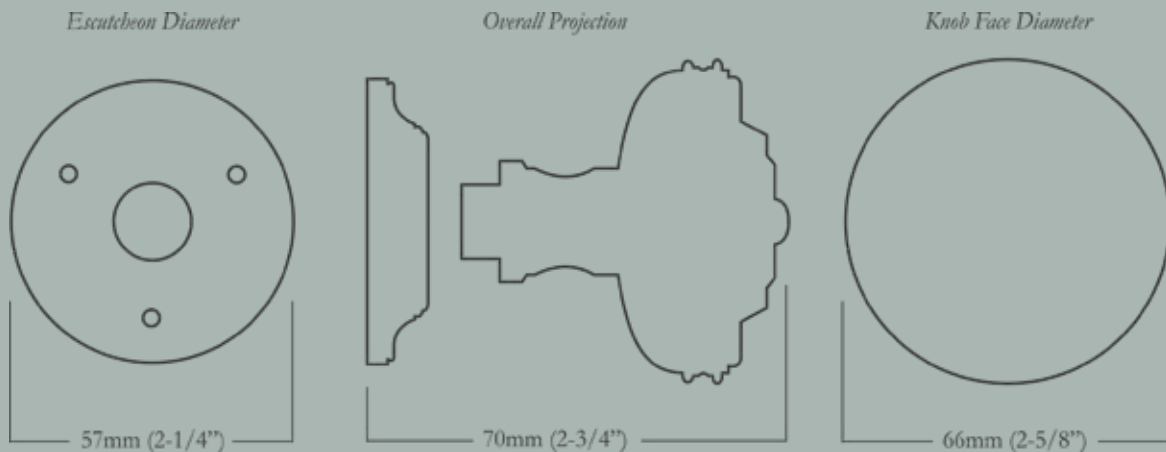

Brummel Maximus

CL-102-MX-C-PB
Polished Brass

CL-102-MX-C-BN
Buff Nickel

CL-102-MX-C-10B
Oil Rubbed Bronze

Brummel Maximus Dimensions

Escutcheons not suitable for pre-drilled doors.

For escutcheon details please turn to the Classic Escutcheon Specification Sheet section in product binder.

Brummel Maximus

Large Brighton Doorknob & Escutcheon Set

66mm (2-5/8") Knob Diameter x 70mm (2-3/4") Overall Projection, 57mm (2-1/4") Escutcheon Diameter

<u>Item Number</u>	<u>Finish</u>	<u>Price</u>
CL-102-MX-C-PB	Polished Brass	\$270.00
CL-102-MX-C-PN	Polished Nickel	\$350.00
CL-102-MX-C-BN	Buff Nickel	\$350.00
CL-102-MX-C-10B	Oil Rubbed Bronze	\$350.00

(set includes two doorknobs & two escutcheons)

Brummel Major

CL-102-MJ-D-PB
Polished Brass

CL-102-MJ-D-BN
Buff Nickel

CL-102-MJ-D-10B
Oil Rubbed Bronze

Brummel Major Dimensions

Escutcheon Diameter

Overall Projection

51mm (2") Knob Diameter x 58mm (2-1/4") Overall Projection, 44mm (1-3/4") Escutcheon Diameter

<u>Item Number</u>	<u>Finish</u>	<u>Price</u>
CL-102-MJ-D-PB	Polished Brass	\$240.00
CL-102-MJ-D-PN	Polished Nickel	\$300.00
CL-102-MJ-D-BN	Buff Nickel	\$300.00
CL-102-MJ-D-10B	Oil Rubbed Bronze	\$300.00