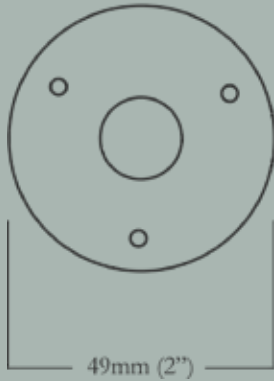

Backplate Product Code : S

Craftsman Backplate

56mm (2-1/4") Width x 240mm (9-1/2") Length

<u>Item Number</u>	<u>Finish</u>	<u>Price</u>
HH-151-MX-T-PB	Polished Brass	\$490.00
HH-151-MX-T-PN	Polished Nickel	\$570.00
HH-151-MX-T-BN	Buff Nickel	\$570.00
HH-151-MX-T-10B	Oil Rubbed Bronze	\$570.00

Backplate Product Code : T

For escutcheon details please turn to the Hand-Hammered Escutcheon Spec Sheet section in your product binder.

Crecy Major

HH-151-MJ-P-PB
Polished Brass

HH-151-MJ-P-BN
Buff Nickel

HH-151-MJ-P-10B
Oil Rubbed Bronze

Crecy Major Dimensions

Escutcheon Diameter

Overall Projection

Knob Face Diameter

Escutcheons not suitable for pre-drilled doors.

For escutcheon details please turn to the Classic Escutcheon Specification Sheet section in product binder.

Crecy Major

Small Crecy Doorknob & Escutcheon Set

51mm (2") Knob Diameter x 56mm (2-1/4") Overall Projection, 49mm (2") Escutcheon Diameter

<u>Item Number</u>	<u>Finish</u>	<u>Price</u>
HH-151-MJ-P-PB	Polished Brass	\$240.00
HH-151-MJ-P-PN	Polished Nickel	\$300.00
HH-151-MJ-P-BN	Buff Nickel	\$300.00
HH-151-MJ-P-10B	Oil Rubbed Bronze	\$300.00