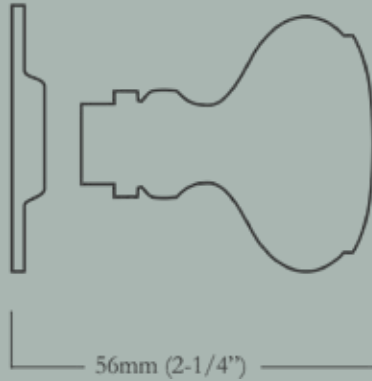

Backplate Product Code : S

Craftsman Backplate

56mm (2-1/4") Width x 240mm (9-1/2") Length

<u>Item Number</u>	<u>Finish</u>	<u>Price</u>
HH-151-MX-T-PB	Polished Brass	\$490.00
HH-151-MX-T-PN	Polished Nickel	\$570.00
HH-151-MX-T-BN	Buff Nickel	\$570.00
HH-151-MX-T-10B	Oil Rubbed Bronze	\$570.00

Backplate Product Code : T

For escutcheon details please turn to the Hand-Hammered Escutcheon Spec Sheet section in your product binder.

Crecy Major

HH-151-MJ-P-PB
Polished Brass

HH-151-MJ-P-BN
Buff Nickel

HH-151-MJ-P-10B
Oil Rubbed Bronze

Crecy Major Dimensions

Escutcheon Diameter

Overall Projection

Knob Face Diameter

Escutcheons not suitable for pre-drilled doors.

For escutcheon details please turn to the Classic Escutcheon Specification Sheet section in product binder.

Crecy Major

Small Crecy Doorknob & Escutcheon Set

51mm (2") Knob Diameter x 56mm (2-1/4") Overall Projection, 49mm (2") Escutcheon Diameter

<u>Item Number</u>	<u>Finish</u>	<u>Price</u>
HH-151-MJ-P-PB	Polished Brass	\$240.00
HH-151-MJ-P-PN	Polished Nickel	\$300.00
HH-151-MJ-P-BN	Buff Nickel	\$300.00
HH-151-MJ-P-10B	Oil Rubbed Bronze	\$300.00