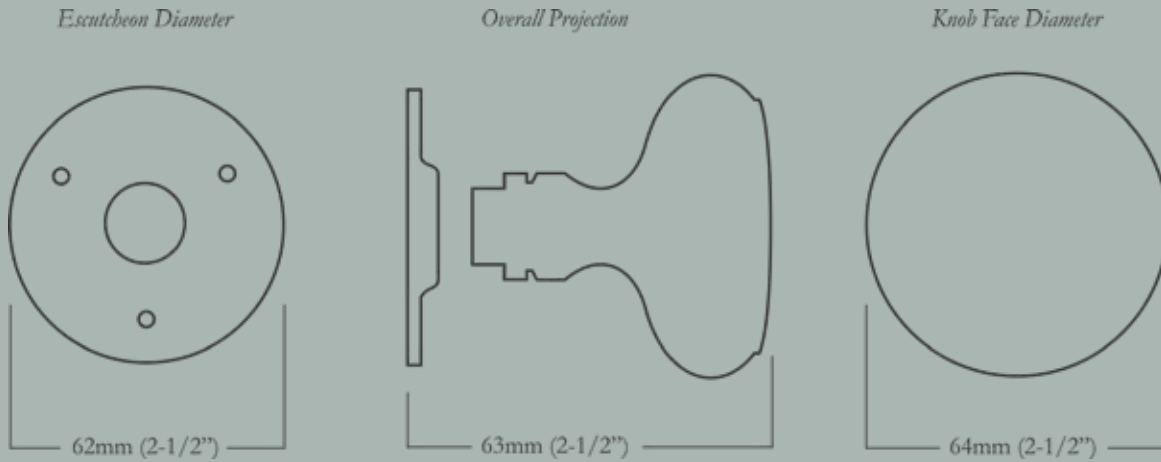

Crecy Maximus

HH-151-MX-O-PB
Polished Brass

HH-151-MX-O-BN
Buff Nickel

HH-151-MX-O-10B
Oil Rubbed Bronze

Crecy Maximus Dimensions

Escutcheons not suitable for pre-drilled doors.

For escutcheon details please turn to the Classic Escutcheon Specification Sheet section in product binder.

Crecy Maximus

Large Crecy Doorknob & Escutcheon Set

64mm (2-1/2") Knob Diameter x 63mm (2-1/2") Overall Projection, 62mm (2-1/2") Escutcheon Diameter

<u>Item Number</u>	<u>Finish</u>	<u>Price</u>
HH-151-MX-O-PB	Polished Brass	\$270.00
HH-151-MX-O-PN	Polished Nickel	\$350.00
HH-151-MX-O-BN	Buff Nickel	\$350.00
HH-151-MX-O-10B	Oil Rubbed Bronze	\$350.00