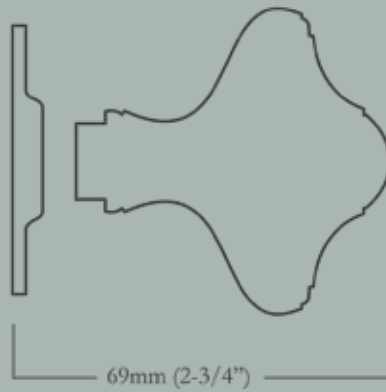

Dordogne Maximus

HH-152-MX-O-PB
Polished Brass

HH-152-MX-O-BN
Buff Nickel

HH-152-MX-O-10B
Oil Rubbed Bronze

Dordogne Maximus Dimensions

Escutcheon Diameter

Overall Projection

Knob Face Diameter

62mm (2-1/2") Knob Diameter x 69mm (2-3/4") Overall Projection, 62mm (2-1/2") Escutcheon Diameter

<u>Item Number</u>	<u>Finish</u>	<u>Price</u>
HH-152-MX-O-PB	Polished Brass	\$270.00
HH-152-MX-O-PN	Polished Nickel	\$350.00
HH-152-MX-O-BN	Buff Nickel	\$350.00
HH-152-MX-O-10B	Oil Rubbed Bronze	\$350.00

Backplate Product Code : N

Gothic Backplate

54mm (2-1/8") Width x 240mm (9-1/2") Length

<u>Item Number</u>	<u>Finish</u>	<u>Price</u>
HH-152-MJ-S-PB	Polished Brass	\$460.00
HH-152-MJ-S-PN	Polished Nickel	\$520.00
HH-152-MJ-S-BN	Buff Nickel	\$520.00
HH-152-MJ-S-10B	Oil Rubbed Bronze	\$520.00