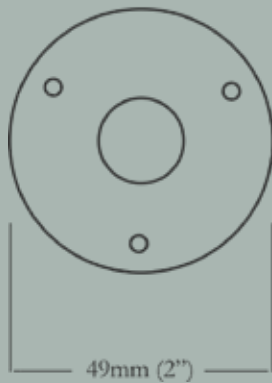

Dordogne Major Dimensions

Escutcheon Diameter