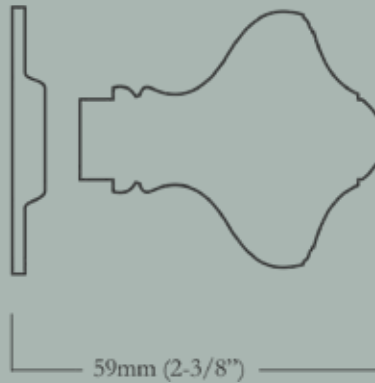

Overall Projection