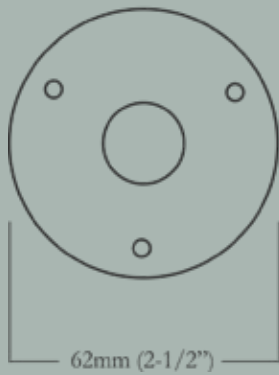

Dordogne Maximus

HH-152-MX-O-PB
Polished Brass

HH-152-MX-O-BN
Buff Nickel

HH-152-MX-O-10B
Oil Rubbed Bronze

Dordogne Maximus Dimensions

Escutcheon Diameter

Overall Projection

Knob Face Diameter

62mm (2-1/2") Knob Diameter x 69mm (2-3/4") Overall Projection, 62mm (2-1/2") Escutcheon Diameter

<u>Item Number</u>	<u>Finish</u>	<u>Price</u>
HH-152-MX-O-PB	Polished Brass	\$270.00
HH-152-MX-O-PN	Polished Nickel	\$350.00
HH-152-MX-O-BN	Buff Nickel	\$350.00
HH-152-MX-O-10B	Oil Rubbed Bronze	\$350.00