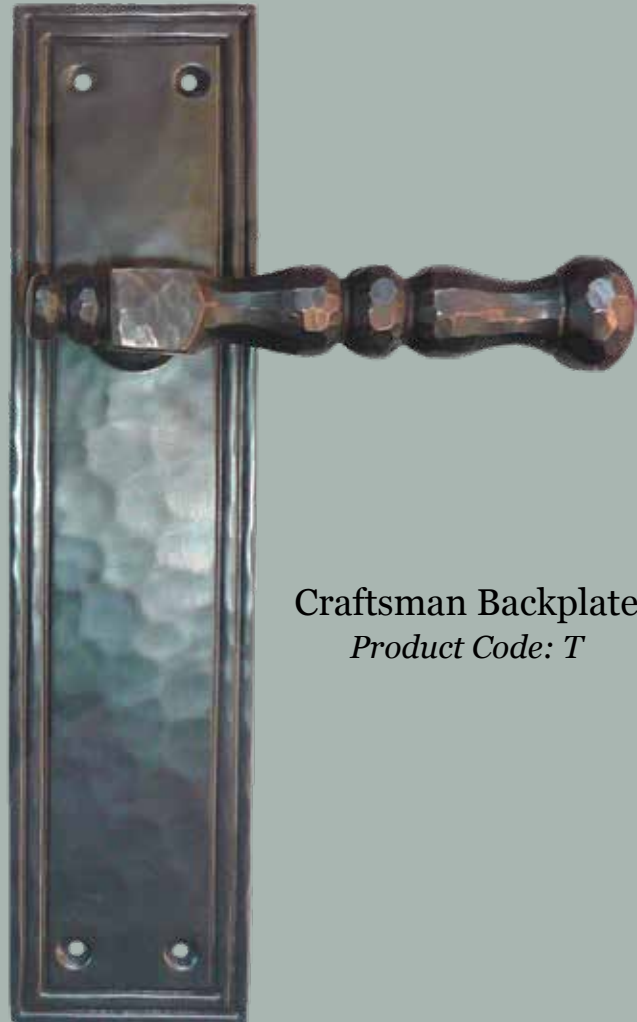

# *Drogo Maximus*

Optional Escutcons & Backplates

Crecy Maximus Escutcheon  
*Product Code: O*

Gothic Backplate  
*Product Code: S*

Craftsman Backplate  
*Product Code: T*