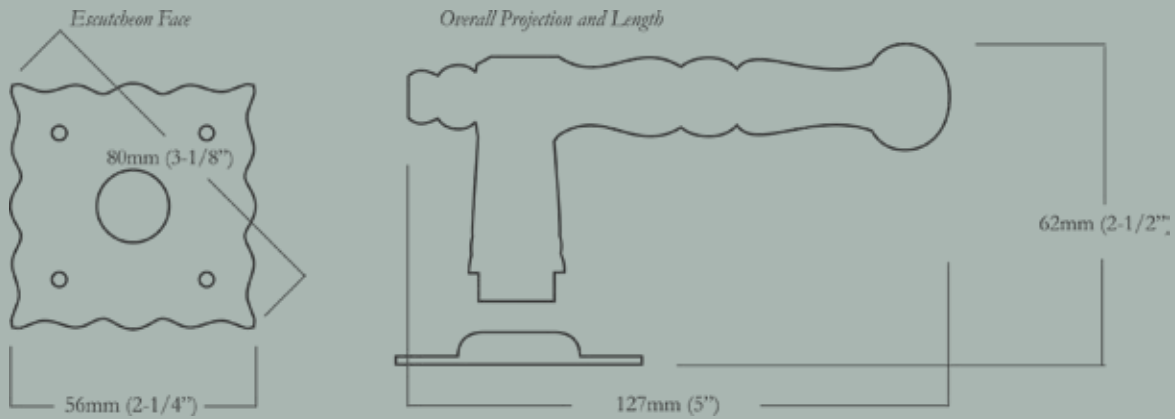

## Drogo Maximus Dimensions

*Escutcheons not suitable for pre-drilled doors.*

*For escutcheon details please turn to the Classic Escutcheon Specification Sheet section in product binder.*