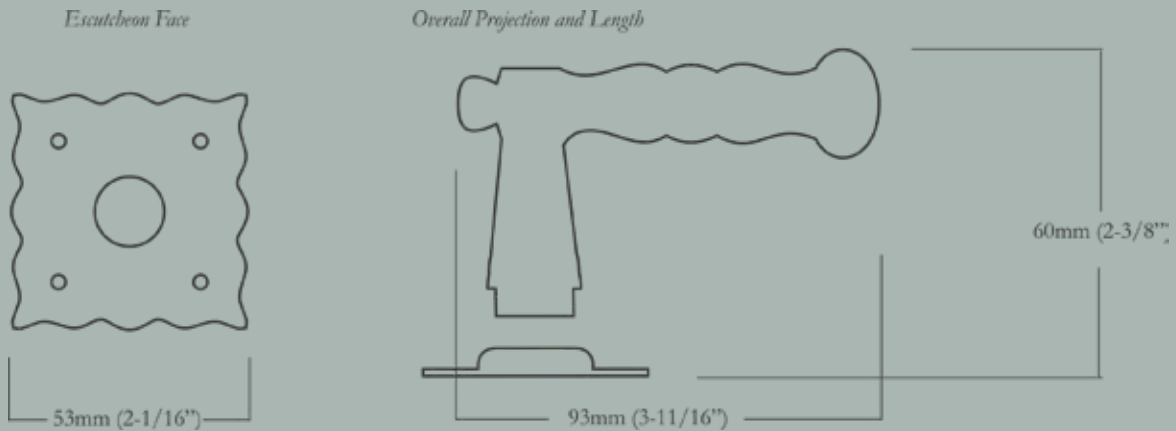

## Drogo Major Dimensions

*Escutcheons not suitable for pre-drilled doors.*

*For escutcheon details please turn to the Classic Escutcheon Specification Sheet section in product binder.*