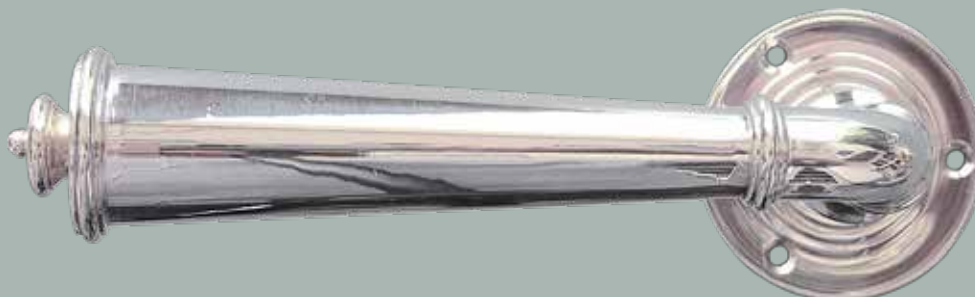

Drum Lever

CL-202-MX-H-PB
Polished Brass

CL-202-MX-H-BN
Buff Nickel

CL-202-MX-H-10B
Oil Rubbed Bronze

Drum Lever Dimensions

Escutcheons not suitable for pre-drilled doors.

For escutcheon details please turn to the Classic Escutcheon Specification Sheet section in product binder.

Drum Lever

Drum Lever & Escutcheon Set

125mm (4-7/8") Lever Length x 80mm (3-3/16") Overall Projection, 50mm (2") Escutcheon Diameter

| <u>Item Number</u> | <u>Finish</u> | <u>Price</u> |
|--------------------|-------------------|--------------|
| CL-202-MX-H-PB | Polished Brass | \$240.00 |
| CL-202-MX-H-PN | Polished Nickel | \$300.00 |
| CL-202-MX-H-BN | Buff Nickel | \$300.00 |
| CL-202-MX-H-10B | Oil Rubbed Bronze | \$300.00 |

(set includes two levers & two escutcheons)