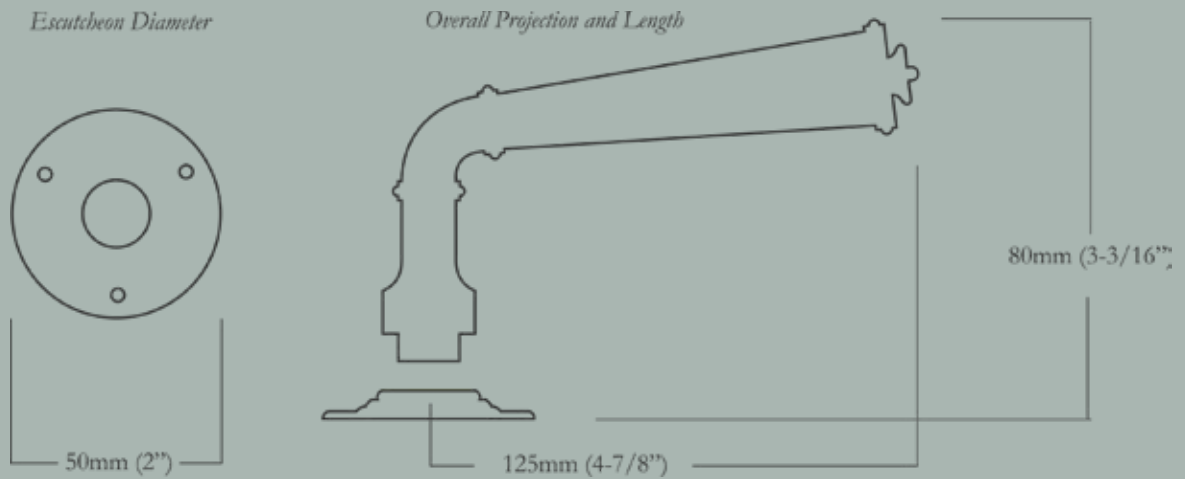

Drum Lever

CL-202-MX-H-PB
Polished Brass

CL-202-MX-H-BN
Buff Nickel

CL-202-MX-H-10B
Oil Rubbed Bronze

Drum Lever Dimensions

Escutcheons not suitable for pre-drilled doors.

For escutcheon details please turn to the Classic Escutcheon Specification Sheet section in product binder.

Drum Lever

Drum Lever & Escutcheon Set

125mm (4-7/8") Lever Length x 80mm (3-3/16") Overall Projection, 50mm (2") Escutcheon Diameter

| <u>Item Number</u> | <u>Finish</u> | <u>Price</u> |
|--------------------|-------------------|--------------|
| CL-202-MX-H-PB | Polished Brass | \$240.00 |
| CL-202-MX-H-PN | Polished Nickel | \$300.00 |
| CL-202-MX-H-BN | Buff Nickel | \$300.00 |
| CL-202-MX-H-10B | Oil Rubbed Bronze | \$300.00 |

(set includes two levers & two escutcheons)