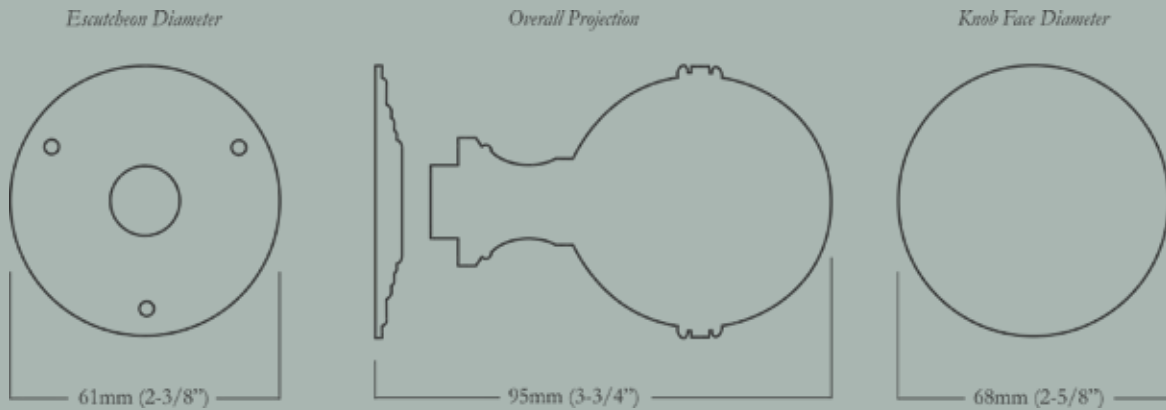

## Globe Maximus Dimensions

*Escutcheons not suitable for pre-drilled doors.*

*For escutcheon details please turn to the Classic Escutcheon Specification Sheet section in product binder.*

### Large Globe Doorknob & Escutcheon Set

68mm (2-5/8") Knob Diameter x 95mm (3-3/4") Overall Projection, 61mm (2-3/8") Escutcheon Diameter

<u>Item Number</u>	<u>Finish</u>	<u>Price</u>
CL-103-MX-A-PB	Polished Brass	\$270.00
CL-103-MX-A-PN	Polished Nickel	\$350.00
CL-103-MX-A-BN	Buff Nickel	\$350.00
CL-103-MX-A-10B	Oil Rubbed Bronze	\$350.00