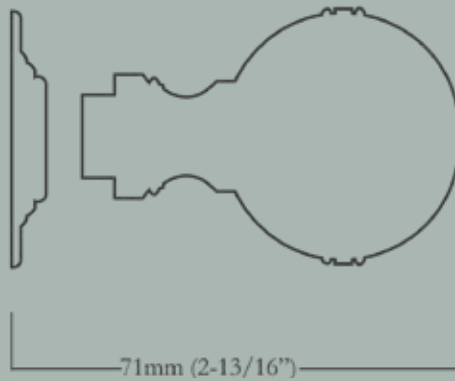

### Large Globe Doorknob & Escutcheon Set

68mm (2-5/8") Knob Diameter x 95mm (3-3/4") Overall Projection, 61mm (2-3/8") Escutcheon Diameter

<u>Item Number</u>	<u>Finish</u>	<u>Price</u>
CL-103-MX-A-PB	Polished Brass	\$270.00
CL-103-MX-A-PN	Polished Nickel	\$350.00
CL-103-MX-A-BN	Buff Nickel	\$350.00
CL-103-MX-A-10B	Oil Rubbed Bronze	\$350.00

# *Globe Major*

**CL-103-MJ-B-PB**  
*Polished Brass*

**CL-103-MJ-B-BN**  
*Buff Nickel*

**CL-103-MJ-B-10B**  
*Oil Rubbed Bronze*

## Globe Major Dimensions

*Escutcheon Diameter*

*Overall Projection*

*Knob Face Diameter*

*Escutcheons not suitable for pre-drilled doors.*

*For escutcheon details please turn to the Classic Escutcheon Specification Sheet section in product binder.*

### *Small Globe Doorknob & Escutcheon Set*

*51mm (2") Knob Diameter x 71mm (2-13/16") Overall Projection, 50mm (2") Escutcheon Diameter*

<u>Item Number</u>	<u>Finish</u>	<u>Price</u>
CL-103-MJ-B-PB	Polished Brass	\$240.00
CL-103-MJ-B-PN	Polished Nickel	\$300.00
CL-103-MJ-B-BN	Buff Nickel	\$300.00
CL-103-MJ-B-10B	Oil Rubbed Bronze	\$300.00