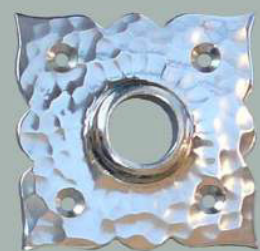

Hand-Hammered Escutcheons

Escutcheon Spec Sheets for the Classic Doorknob Collection

Gothic Maximus Escutcheon

For use with the Drogo Maximus & Voisey Lever; Lutyens Maximus & Macintosh Maximus Doorknobs
56mm (2-1/4") Square, 79mm (3-1/8") On the Diamond

Product Code **M**

PB = Polished Brass

BN = Buff Nickel

10B = Oil Rubbed Bronze

PN = Polished Nickel

Gothic Major Escutcheon

For use with the Drogo Major Lever; Lutyens Major & Macintosh Major Doorknobs
53mm (2-1/16") Square, 74mm (2-15/16") On the Diamond

Product Code **N**

PB = Polished Brass

BN = Buff Nickel

10B = Oil Rubbed Bronze

PN = Polished Nickel