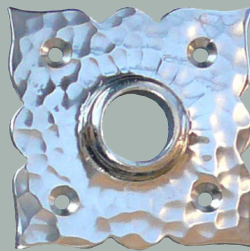

Hand-Hammered Escutcheons

Escutcheon Spec Sheets for the Classic Doorknob Collection

Gothic Maximus Escutcheon

For use with the Drogo Maximus & Voisey Lever; Lutyens Maximus & Macintosh Maximus Doorknobs
56mm (2-1/4") Square, 79mm (3-1/8") On the Diamond

Product Code **M**

PB = Polished Brass

BN = Buff Nickel

10B = Oil Rubbed Bronze

PN = Polished Nickel

Gothic Major Escutcheon

For use with the Drogo Major Lever; Lutyens Major & Macintosh Major Doorknobs
53mm (2-1/16") Square, 74mm (2-15/16") On the Diamond

Product Code **N**

PB = Polished Brass

BN = Buff Nickel

10B = Oil Rubbed Bronze

PN = Polished Nickel