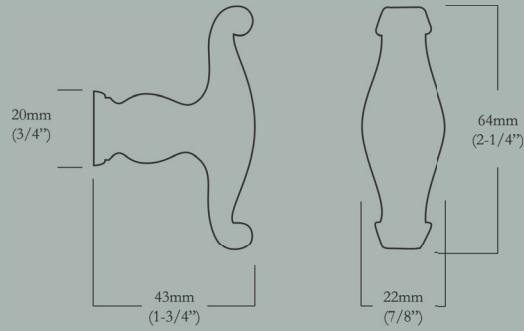

Tea Knob Minor

64mm (2-1/4") x 22mm (7/8") Face x 20mm (3/4") Base Diameter, 43mm (1-3/4") Projection

<u>Item Number</u>	<u>Finish</u>	<u>Price</u>
CL-123-MR-X-PB	Polished Brass	$30.00
CL-123-MR-X-PN	Polished Nickel	$30.00
CL-123-MR-X-BN	Buff Nickel	$30.00
CL-123-MR-X-10B	Oil Rubbed Bronze	$30.00