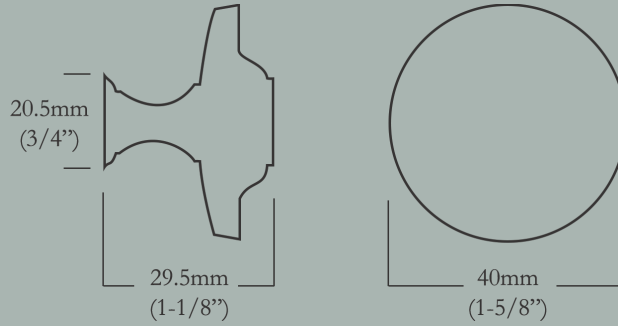

Basket Weave Minor

40mm (1-5/8") Face Diameter x 20.5mm (3/4") Base Diameter, 29.5mm (1-1/8") Projection

<u>Item Number</u>	<u>Finish</u>	<u>Price</u>
CL-115-MR-X-PB	Polished Brass	$30.00
CL-115-MR-X-PN	Polished Nickel	$30.00
CL-115-MR-X-BN	Buff Nickel	$30.00
CL-115-MR-X-10B	Oil Rubbed Bronze	$30.00