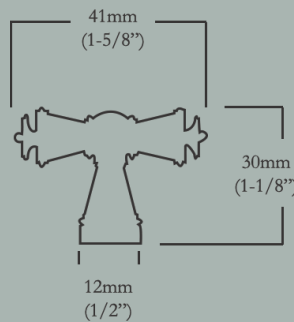

CL-117-MN-X10B
Oil Rubbed Bronze

CL-117-MN-X-PN
Polished Nickel

Minimus

Drummit Minor

48mm (1-7/8") Width x 13mm (1/2") Base Diameter, 34mm (1-3/8") Projection

<u>Item Number</u>	<u>Finish</u>	<u>Price</u>
CL-117-MR-X-PB	Polished Brass	\$30.00
CL-117-MR-X-PN	Polished Nickel	\$30.00
CL-117-MR-X-BN	Buff Nickel	\$30.00
CL-117-MR-X-10B	Oil Rubbed Bronze	\$30.00