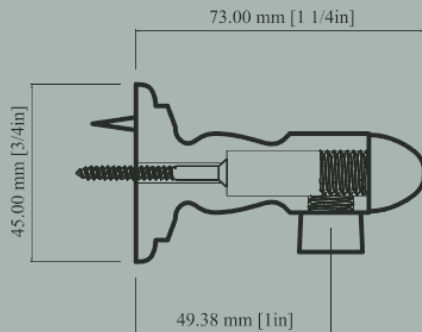

HH-861-MX-X-10B
Wall Mounted
Oil Rubbed Bronze

Door Stop

Floor Mount or Wall Mount

45mm (3/4") Width x 73mm (1-1/4") Length

<u>Item Number</u>	<u>Finish</u>	<u>Price</u>
HH-861-MX-X-PB	Polished Brass	$85.00
HH-861-MX-X-PN	Polished Nickel	$85.00
HH-861-MX-X-BN	Buff Nickel	$85.00
HH-861-MX-X-10B	Oil Rubbed Bronze	$85.00