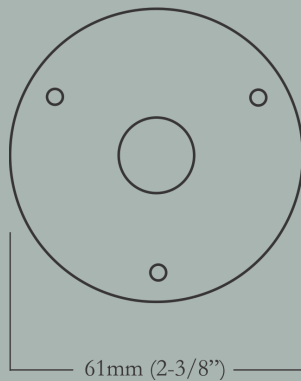

Globe Maximus Centre Knob Dimensions

Escutcheon Diameter