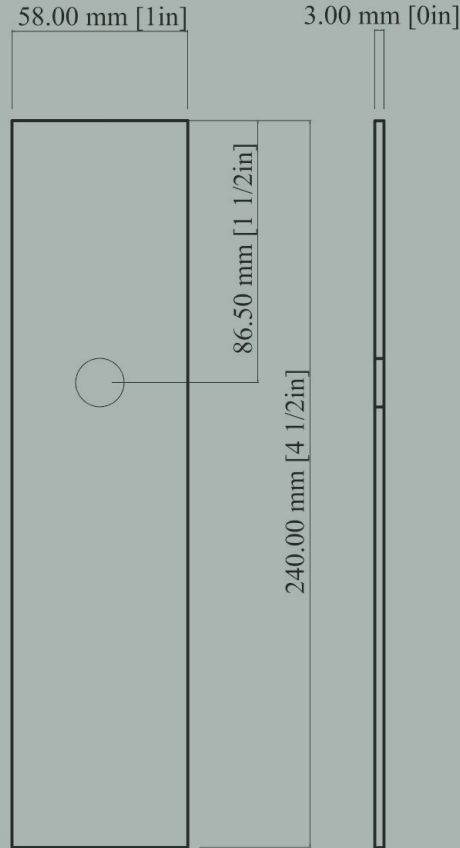

Hogarth Beaded Backplate Dimensions

Hogarth Beaded Backplate

58mm (1") Width x 240mm (4-1/2") Height, 3mm Thick

<u>Item Number</u>	<u>Finish</u>	<u>Price</u>
CL-303-MX-KB-PB	Polished Brass	$180.00
CL-303-MX-KB-PN	Polished Nickel	$180.00
CL-303-MX-KB-BN	Buff Nickel	$180.00
CL-303-MX-KB-10B	Oil Rubbed Bronze	$180.00