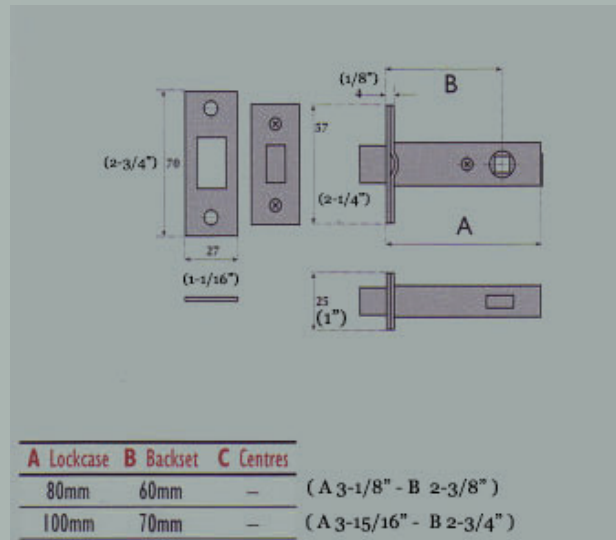

Passage Latch

Other Backsets available upon request

Mortice Latch

2-3/8" Backset

<u>Item Number</u>	<u>Finish</u>	<u>Unit Price</u>
LK-4060-A-PB	Polished Brass	$75
LK-4060-A-BN	Buff Nickel	$75
LK-4060-A-10B	Oil-Rubbed Bronze	$85

2-3/4" Backset

<u>Item Number</u>	<u>Finish</u>	<u>Unit Price</u>
LK-4060-B-PB	Polished Brass	$75
LK-4060-B-BN	Buff Nickel	$75
LK-4060-B-10B	Oil-Rubbed Bronze	$85