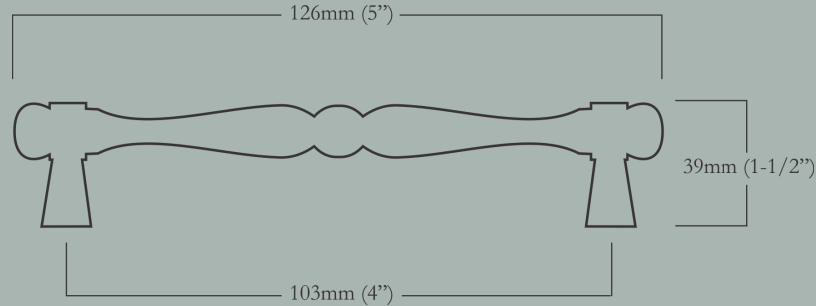

4" Poitiers Pull

103mm (4") Center-to-Center x 126mm (5") Length, 39mm (1-1/2") Projection

<u>Item Number</u>	<u>Finish</u>	<u>Price</u>
HH-651-MR-X-PB	Polished Brass	$80.00
HH-651-MR-X-PN	Polished Nickel	$80.00
HH-651-MR-X-BN	Buff Nickel	$80.00
HH-651-MR-X-10B	Oil Rubbed Bronze	$80.00