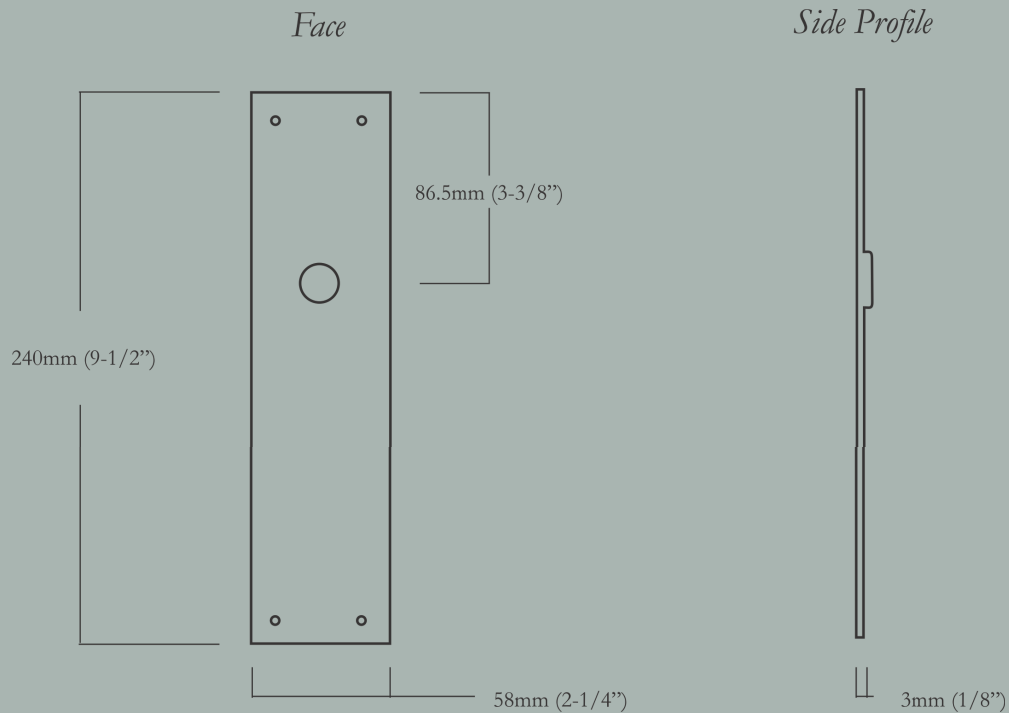

Craftsman Backplate

Single Gothic Backplate

58mm (2-1/4") Width x 240mm (9-1/2") Length

<u>Item Number</u>	<u>Finish</u>	<u>Price</u>
HH-352-MX-T-PB	Polished Brass	\$140.00
HH-352-MX-T-PN	Polished Nickel	\$140.00
HH-352-MX-T-BN	Buff Nickel	\$140.00
HH-352-MX-T-10B	Oil Rubbed Bronze	\$140.00