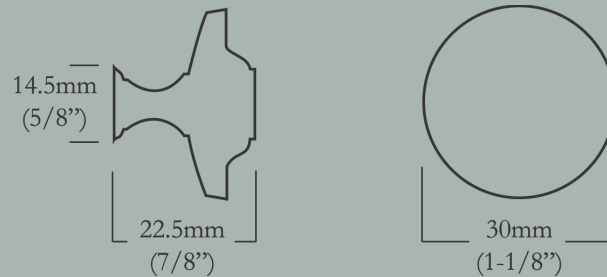

CL-115-MN-X10B
Oil Rubbed Bronze

CL-115-MN-X-PN
Polished Nickel

Minimus

Basket Weave Minor

40mm (1-5/8") Face Diameter x 20.5mm (3/4") Base Diameter, 29.5mm (1-1/8") Projection

<u>Item Number</u>	<u>Finish</u>	<u>Price</u>
CL-115-MR-X-PB	Polished Brass	\$30.00
CL-115-MR-X-PN	Polished Nickel	\$30.00
CL-115-MR-X-BN	Buff Nickel	\$30.00
CL-115-MR-X-10B	Oil Rubbed Bronze	\$30.00