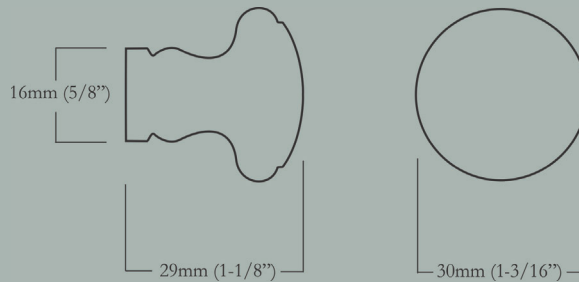

Crecy Minimus

30mm (1-3/16") Face Diameter x 16mm (5/8") Base Diameter, 29mm (1-1/8") Projection

<u>Item Number</u>	<u>Finish</u>	<u>Price</u>
HH-151-MN-X-PB	Polished Brass	$28.00
HH-151-MN-X-BN	Buff Nickel	$28.00
HH-151-MN-X-10B	Oil Rubbed Bronze	$28.00
HH-151-MN-X-PN	Polished Nickel	$28.00