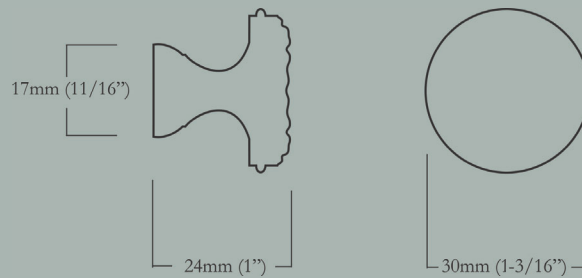

CL-109-MN-X-10B
Oil Rubbed Bronze

CL-109-MN-X-PN
Polished Nickel

Minimus

Directoire Minor

39mm (1-1/2") Face Diameter x 21mm (13/16") Base Diameter, 28mm (1-1/8") Projection

<u>Item Number</u>	<u>Finish</u>	<u>Price</u>
CL-109-MR-X-PB	Polished Brass	\$30.00
CL-109-MR-X-BN	Buff Nickel	\$30.00
CL-109-MR-X-10B	Oil Rubbed Bronze	\$30.00
CL-109-MR-X-PN	Polished Nickel	\$30.00