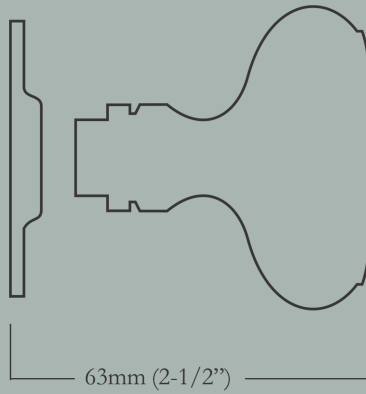

Crecy Maximus

HH-151-MX-O-PB
Polished Brass

HH-151-MX-O-BN
Buff Nickel

HH-151-MX-O-10B
Oil Rubbed Bronze

Crecy Maximus Dimensions

Escutcheon Diameter

Overall Projection

Knob Face Diameter