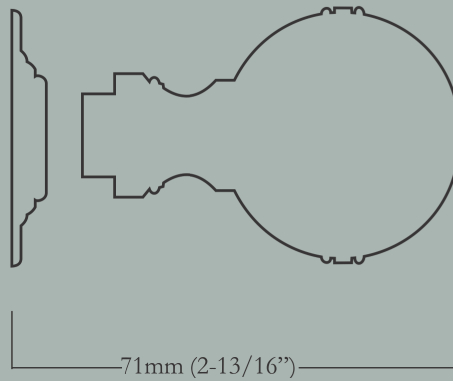

Overall Projection