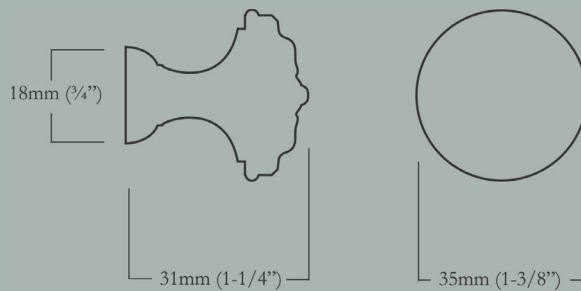

CL-104-MN-X-10B
Oil Rubbed Bronze

CL-104-MN-X-PN
Polished Nickel

Minimus

Louis XIV Minor

40mm (1-1/2") Face Diameter x 22mm (7/8") Base Diameter, 35mm (1-3/8") Projection

<u>Item Number</u>	<u>Finish</u>	<u>Price</u>
CL-104-MR-X-PB	Polished Brass	\$30.00
CL-104-MR-X-BN	Buff Nickel	\$30.00
CL-104-MR-X-10B	Oil Rubbed Bronze	\$30.00
CL-104-MR-X-PN	Polished Nickel	\$30.00