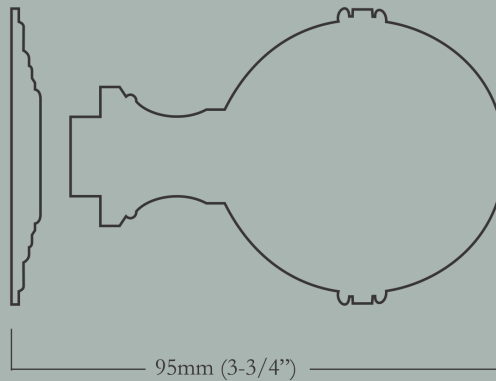

Overall Projection