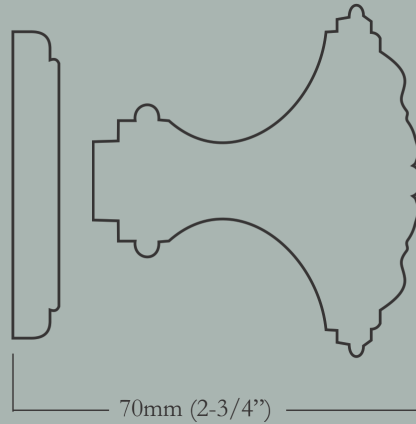

72mm (2-7/8") Knob Diameter x 71mm (2-13/16") Overall Projection, 61mm (2-3/8") Escutcheon Diameter

<u>Item Number</u>	<u>Finish</u>	<u>Price</u>
CL-104-GG-E-PB	Polished Brass	\$150.00
CL-104-GG-E-PN	Polished Nickel	\$190.00
CL-104-GG-E-BN	Buff Nickel	\$190.00
CL-104-GG-E-10B	Oil Rubbed Bronze	\$190.00

(set includes one knob & one escutcheon)

Louis XVI
Centre Knob

CL-105-MX-A-PN
Shown in Polished Nickel
(Available in all other finishes)

Louis XVI Centre Knob Dimensions

Escutcheon Diameter

Overall Projection