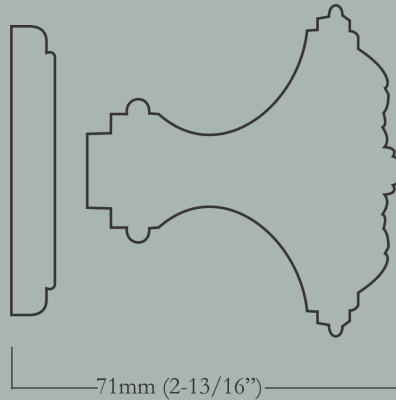

51mm (2") Knob Diameter x 71mm (2-13/16") Overall Projection, 50mm (2") Escutcheon Diameter

<u>Item Number</u>	<u>Finish</u>	<u>Price</u>
CL-103-MJ-B-PB	Polished Brass	\$240.00
CL-103-MJ-B-PN	Polished Nickel	\$300.00
CL-103-MJ-B-BN	Buff Nickel	\$300.00
CL-103-MJ-B-10B	Oil Rubbed Bronze	\$300.00

(set includes two doorknobs & two escutcheons)

Louis XIV

CL-104-MX-E-PB
Polished Brass

CL-104-MX-E-BN
Buff Nickel

CL-104-MX-E-10B
Oil Rubbed Bronze

Louis XIV Dimensions

Escutcheon Diameter

Overall Projection

72mm (2-7/8") Knob Diameter x 71mm (2-13/16") Overall Projection, 61mm (2-3/8") Escutcheon Diameter

<u>Item Number</u>	<u>Finish</u>	<u>Price</u>
CL-104-MX-E-PB	Polished Brass	\$270.00
CL-104-MX-E-PN	Polished Nickel	\$350.00
CL-104-MX-E-BN	Buff Nickel	\$350.00
CL-104-MX-E-10B	Oil Rubbed Bronze	\$350.00