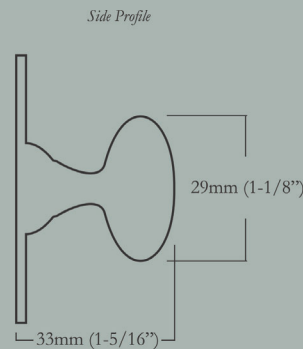

Macintosh Thumb Turn

HH-554-TT-Q-PB
Polished Brass

HH-554-TT-Q-BN
Buff Nickel

HH-554-TT-Q-10B
Oil Rubbed Bronze

HH-554-TT-Q-PN
Polished Nickel

Macintosh Thumb Turn

Macintosh Privacy Turn Knob & Escutcheon

29mm (1-1/8") Knob Diameter x 33mm (1-5/16") Projection; Escutcheon: 41mm (1-5/8") x 54mm (2-1/8")