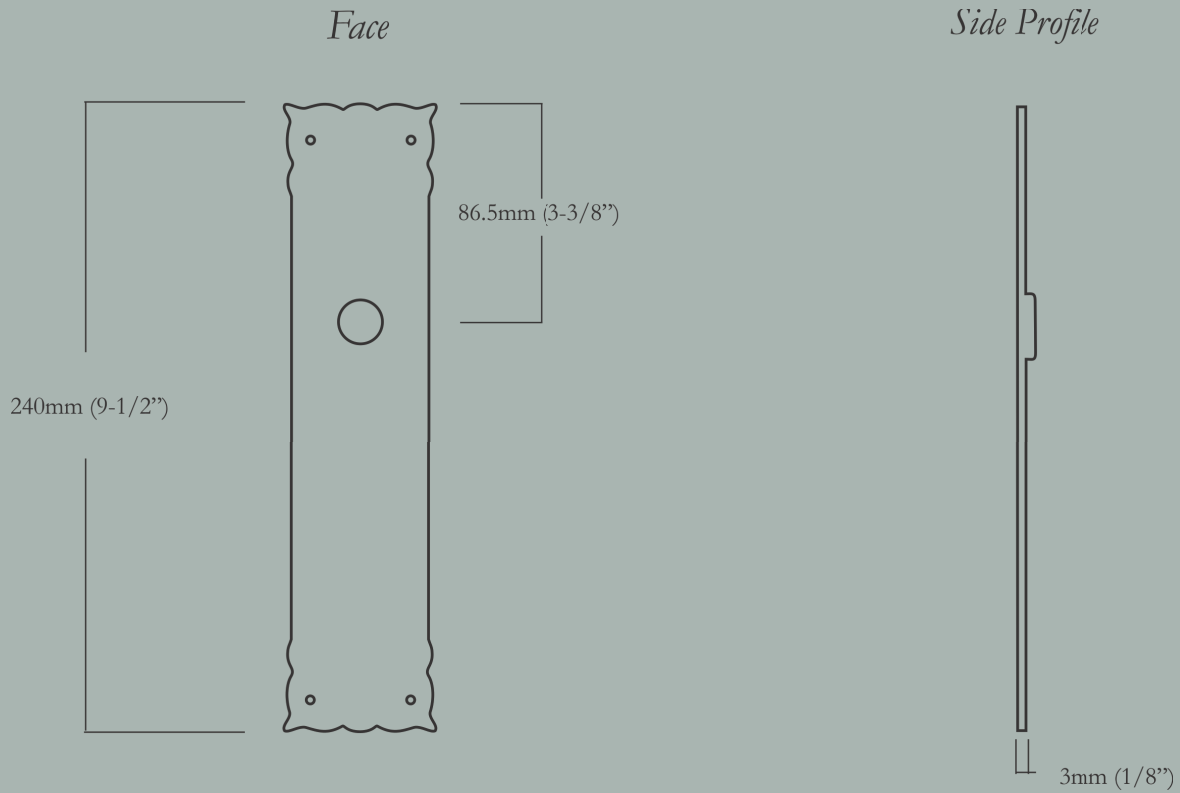

HH-351-MX-S-PB
Polished Brass

HH-351-MX-S-BN
Buff Nickel

HH-351-MX-S-10B
Oil Rubbed Bronze

HH-351-MX-S-PN
Polished Nickel

Gothic Backplate Dimensions

Gothic Backplate

Single Gothic Backplate

58mm (2-1/4") Width x 240mm (9-1/2") Length