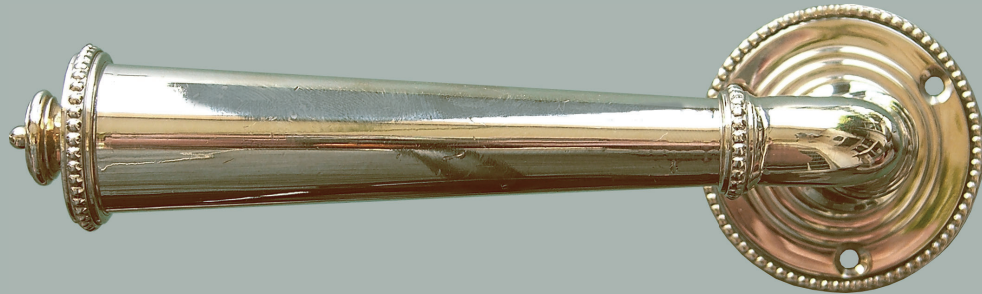

Regency Drum Lever

CL-201-MX-B-PB
Polished Brass