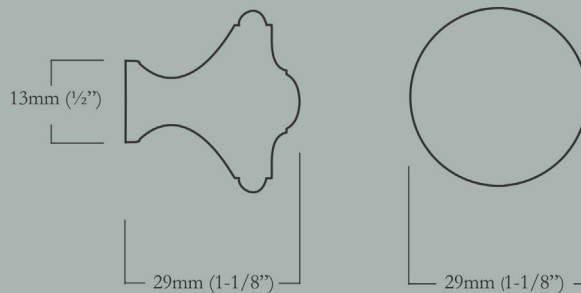

Bourgogne Minimus

29mm (1-1/8") Face Diameter x 13mm (1/2") Base Diameter, 29mm (1-1/8") Projection

<u>Item Number</u>	<u>Finish</u>	<u>Price</u>
CL-107-MN-X-PB	Polished Brass	$28.00
CL-107-MN-X-BN	Buff Nickel	$28.00
CL-107-MN-X-10B	Oil Rubbed Bronze	$28.00
CL-107-MN-X-PN	Polished Nickel	$28.00
CL-107-MN-X-IRN	Iron	$38.00