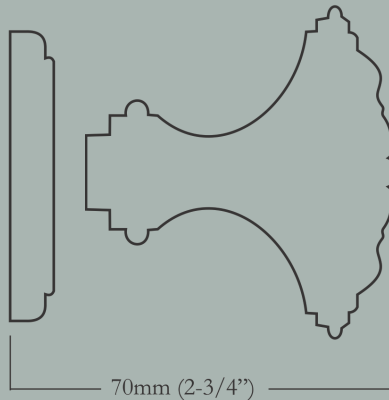

72mm (2-7/8") Knob Diameter x 71mm (2-13/16") Overall Projection, 61mm (2-3/8") Escutcheon Diameter

<u>Item Number</u>	<u>Finish</u>	<u>Price</u>
CL-104-MX-E-PB	Polished Brass	\$270.00
CL-104-MX-E-PN	Polished Nickel	\$350.00
CL-104-MX-E-BN	Buff Nickel	\$350.00
CL-104-MX-E-10B	Oil Rubbed Bronze	\$350.00

(set includes two doorknobs & two escutcheons)

Louis XVI

CL-105-MX-E-PB
Polished Brass

CL-105-MX-E-BN
Buff Nickel

CL-105-MX-E-10B
Oil Rubbed Bronze

Louis XVI Dimensions

Escutcheon Diameter

Overall Projection

71mm (2-13/16") Knob Diameter x 70mm (2-3/4") Overall Projection, 61mm (2-3/8") Escutcheon Diameter

<u>Item Number</u>	<u>Finish</u>	<u>Price</u>
CL-105-MX-E-PB	Polished Brass	\$270.00
CL-105-MX-E-PN	Polished Nickel	\$350.00
CL-105-MX-E-BN	Buff Nickel	\$350.00
CL-105-MX-E-10B	Oil Rubbed Bronze	\$350.00