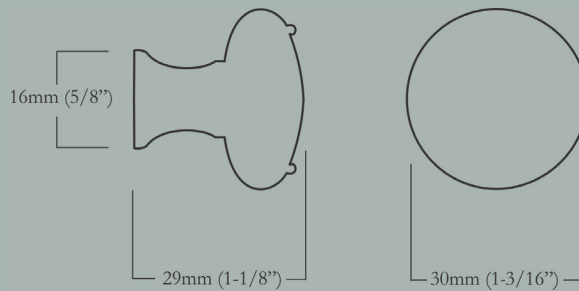

CL-106-MN-X-10B
Oil Rubbed Bronze

CL-106-MN-X-PN
Polished Nickel

Minimus

Regent Minor

38mm (1-1/2") Face Diameter x 17mm (11/16") Base Diameter, 30mm (1-3/16") Projection

<u>Item Number</u>	<u>Finish</u>	<u>Price</u>
CL-106-MR-X-PB	Polished Brass	\$30.00
CL-106-MR-X-BN	Buff Nickel	\$30.00
CL-106-MR-X-10B	Oil Rubbed Bronze	\$30.00
CL-106-MR-X-PN	Polished Nickel	\$30.00