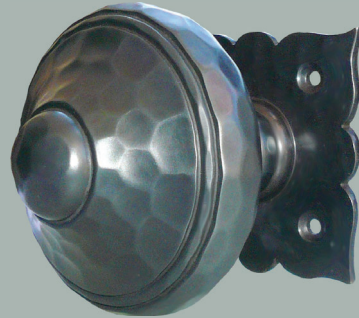

Dordogne Maximus

Optional Escutcons & Backplates

Gothic Maximus Escutcheon
Product Code: M