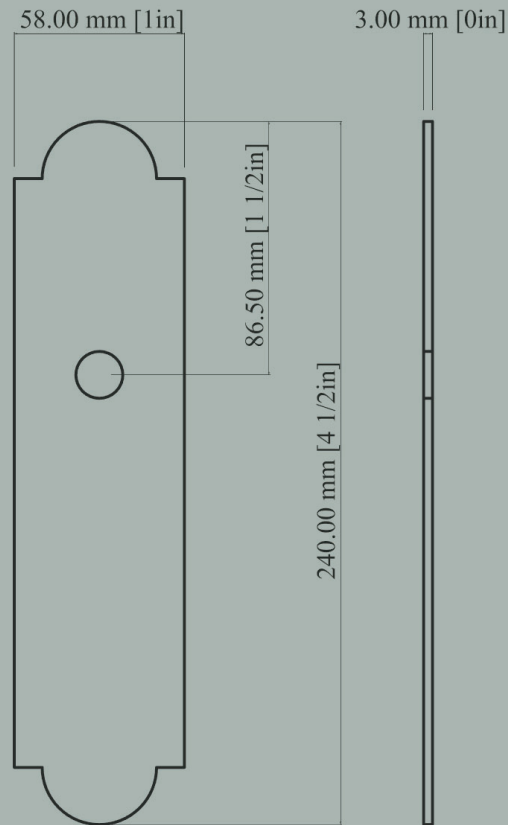

Nelson Beaded Backplate

CL-301-MX-JB-PB
Polished Brass

CL-301-MX-JB-BN
Buff Nickel

CL-301-MX-JB-10B
Oil Rubbed Bronze

CL-301-MX-JB-PN
Polished Nickel

Nelson Beaded Backplate

Nelson Beaded Backplate

58mm (1") Width x 240mm (4-1/2") Height, 3mm Thick