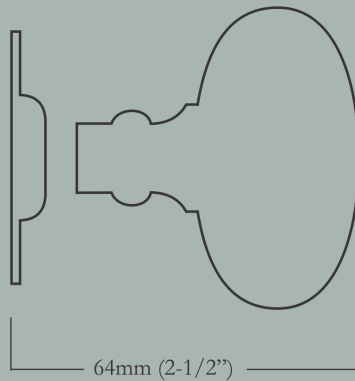

Overall Projection