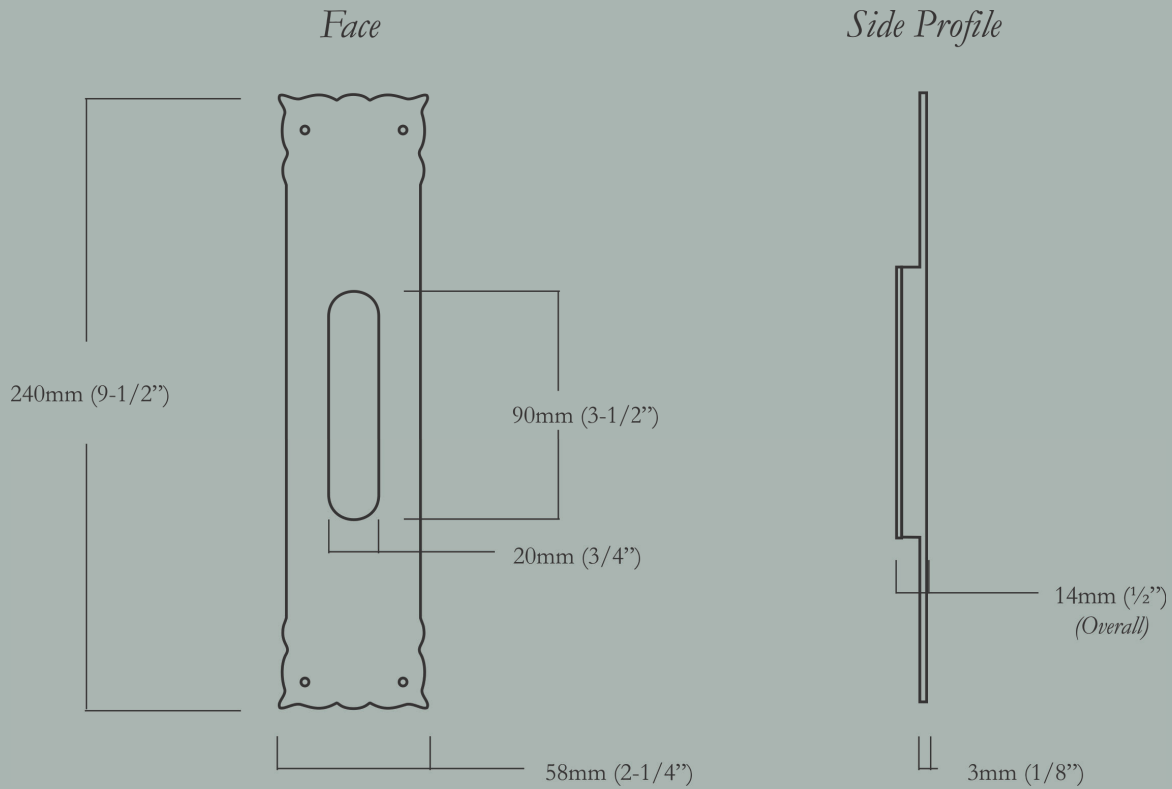

Gothic Flush Pull Dimensions

Gothic Flush Pull

Single Pocket Door Plate

58mm (2-1/4") Width x 240mm (9-1/2") Length x 10mm (3/8") Deep Recess

<u>Item Number</u>	<u>Finish</u>	<u>Price</u>
HH-451-MX-S-PB	Polished Brass	$180.00
HH-451-MX-S-PN	Polished Nickel	$180.00
HH-451-MX-S-BN	Buff Nickel	$180.00
HH-451-MX-S-10B	Oil Rubbed Bronze	$180.00

(set includes two doorknobs & two escutcheons)