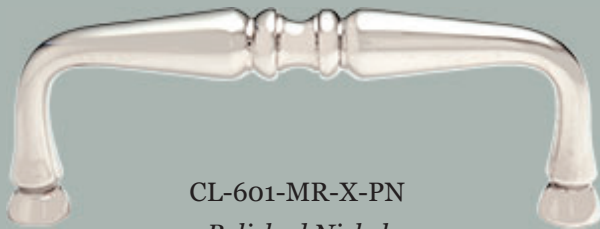

CL-601-MR-X-PB
Polished Brass

CL-601-MR-X-BN
Buff Nickel

CL-601-MR-X-10B
Oil Rubbed Bronze

CL-601-MR-X-IRN
Iron
(While supplie last)

CL-601-MR-X-PN
Polished Nickel

4" Country Pull

103mm (4") Center-to-Center x 115mm (4-1/2") Length x 41mm (1-5/8") Projection