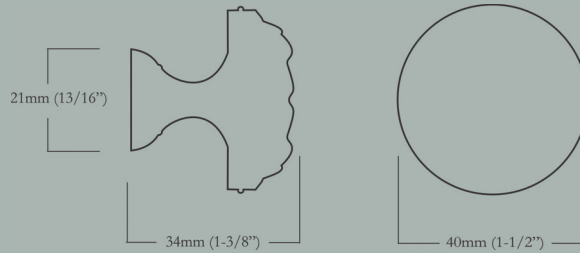

CL-105-MN-X-10B
Oil Rubbed Bronze

CL-105-MN-X-PN
Polished Nickel

Minimus

Louis XVI Minor

40mm (1-1/2") Face Diameter x 21mm (13/16") Base Diameter, 34mm (1-3/8") Projection

<u>Item Number</u>	<u>Finish</u>	<u>Price</u>
CL-105-MR-X-PB	Polished Brass	\$30.00
CL-105-MR-X-BN	Buff Nickel	\$30.00
CL-105-MR-X-10B	Oil Rubbed Bronze	\$30.00
CL-105-MR-X-PN	Polished Nickel	\$30.00