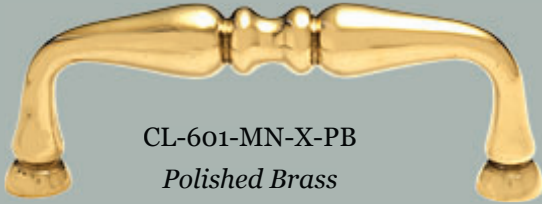

CL-601-MN-X-PB
Polished Brass