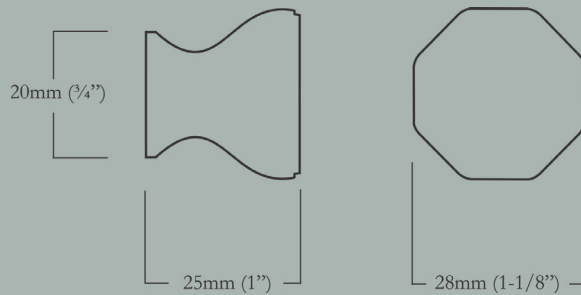

CL-113-MN-X-10B
Oil Rubbed Bronze

CL-113-MN-X-PN
Polished Nickel

Minimus

Octagonal Minor

40mm (1-1/2") Face Diameter x 21mm (13/16") Base Diameter, 34mm (1-3/8") Projection

<u>Item Number</u>	<u>Finish</u>	<u>Price</u>
CL-113-MR-X-PB	Polished Brass	\$30.00
CL-113-MR-X-BN	Buff Nickel	\$30.00
CL-113-MR-X-10B	Oil Rubbed Bronze	\$30.00
CL-113-MR-X-PN	Polished Nickel	\$30.00