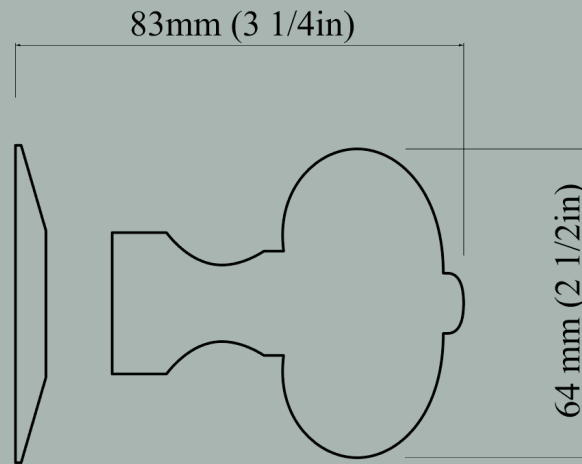

Extra Large Duberry Center Knob & Escutcheon

64mm (2-1/2") Knob Diameter x 73mm (2-7/8") Overall Projection, 61mm (2-3/8") Escutcheon Diameter

<u>Item Number</u>	<u>Finish</u>	<u>Price</u>
CL-145-GG-2-PB	Polished Brass	\$575.00
CL-145-GG-2-PN	Polished Nickel	\$575.00
CL-145-GG-2-BN	Buff Nickel	\$575.00
CL-145-GG-2-10B	Oil Rubbed Bronze	\$575.00

(set includes one knob & one escutcheon)

Lampion Centre Knob

Lampion Centre Knob Dimensions

Escutcheon Diameter

OverAll Projection

Lampion Centre Knob

Extra Large Lampion Center Doorknob & Escutcheon Set

64mm (2-1/2") Knob Diameter x 83mm (3-1/4") Overall Projection, 66mm (2-1/2") Escutcheon Diameter