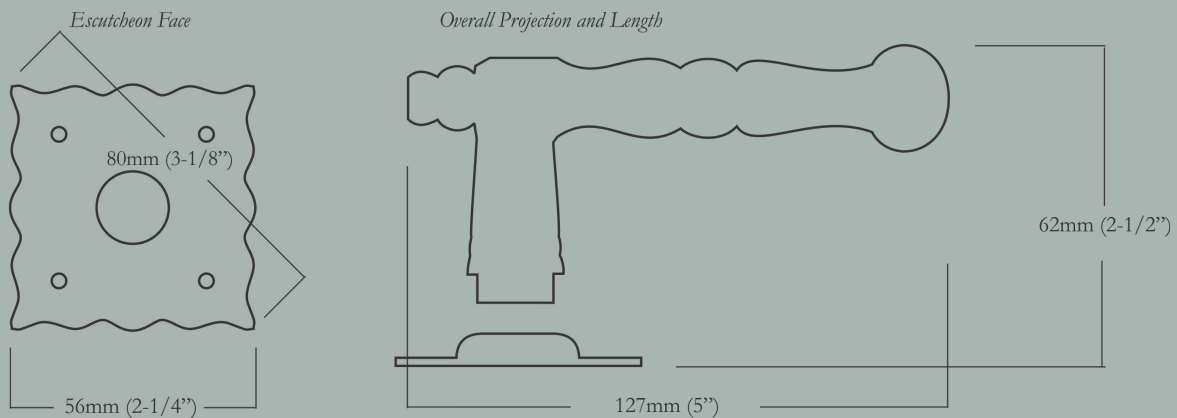

Drogo Maximus Dimensions

Escutcheons not suitable for pre-drilled doors.

For escutcheon details please turn to the Classic Escutcheon Specification Sheet section in product binder.

Drogo Maximus

Large Drogo Lever & Escutcheon Set

127mm (5") Overall Lever Length x 62mm (2-1/2") Overall Projection, 56mm (2-1/4") Square Escutcheon

<u>Item Number</u>	<u>Finish</u>	<u>Price</u>
HH-251-MX-M-PB	Polished Brass	$270.00
HH-251-MX-M-PN	Polished Nickel	$350.00
HH-251-MX-M-BN	Buff Nickel	$350.00
HH-251-MX-M-10B	Oil Rubbed Bronze	$350.00

(set includes two levers & two escutcheons)