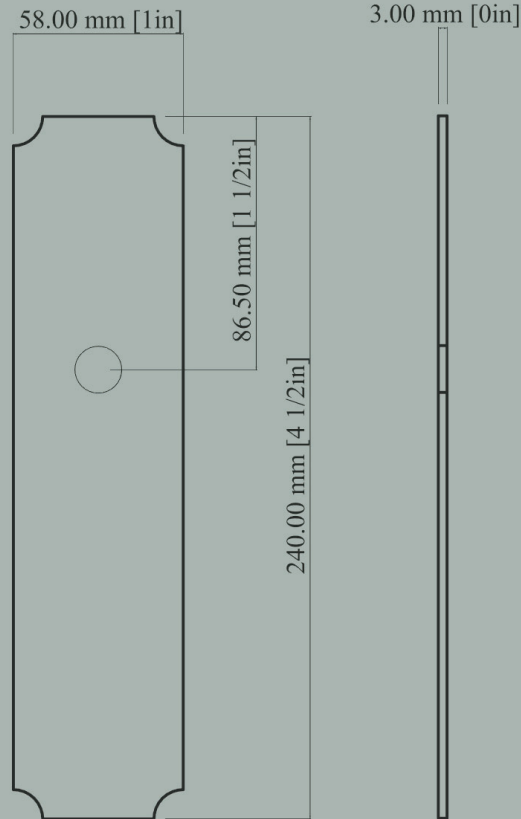

Scallop Beaded Backplate Dimensions

Scallop Beaded Backplate

58mm (1") Width x 240mm (4-1/2") Height, 3mm Thick

<u>Item Number</u>	<u>Finish</u>	<u>Price</u>
CL-305-MX-LB-PB	Polished Brass	$180.00
CL-305-MX-LB-PN	Polished Nickel	$180.00
CL-305-MX-LB-BN	Buff Nickel	$180.00
CL-305-MX-LB-10B	Oil Rubbed Bronze	$180.00