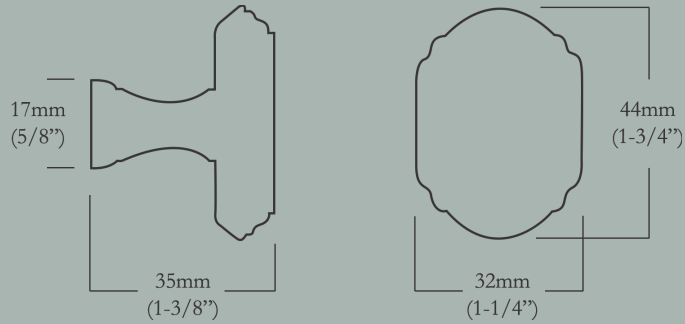

Chantal Minor

32mm (1-1/4") x 44mm (1-3/4") Face x 17mm (5/8") Base Diameter, 35mm (1-3/8") Projection

<u>Item Number</u>	<u>Finish</u>	<u>Price</u>
CL-116-MR-X-PB	Polished Brass	$30.00
CL-116-MR-X-PN	Polished Nickel	$30.00
CL-116-MR-X-BN	Buff Nickel	$30.00
CL-116-MR-X-10B	Oil Rubbed Bronze	$30.00