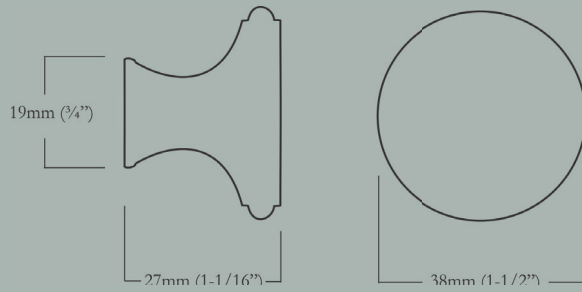

Perigord Minor

38mm (1-1/2") Face Diameter x 19mm (3/4") Base Diameter, 27mm (1-1/16") Projection

<u>Item Number</u>	<u>Finish</u>	<u>Price</u>
HH-155-MR-X-PB	Polished Brass	$30.00
HH-155-MR-X-BN	Buff Nickel	$30.00
HH-155-MR-X-10B	Oil Rubbed Bronze	$30.00
HH-155-MR-X-PN	Polished Nickel	$30.00
HH-155-MR-X-IRN	Iron	$30.00