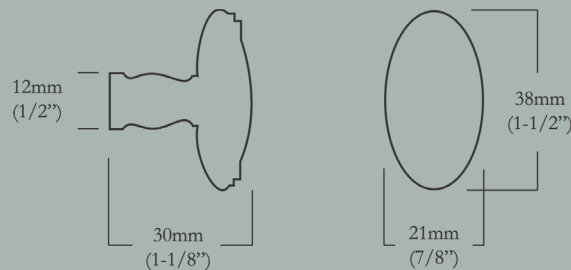

CL-121-MN-X10B
Oil Rubbed Bronze

CL-121-MN-X-PN
Polished Nickel

Minimus

Lord's Oval Minor

45mm (1-3/4") x 25mm (1") Face x 14.5mm (5/8") Base Diameter, 40mm (1-5/8") Projection

<u>Item Number</u>	<u>Finish</u>	<u>Price</u>
CL-121-MR-X-PB	Polished Brass	\$30.00
CL-121-MR-X-PN	Polished Nickel	\$30.00
CL-121-MR-X-BN	Buff Nickel	\$30.00
CL-121-MR-X-10B	Oil Rubbed Bronze	\$30.00