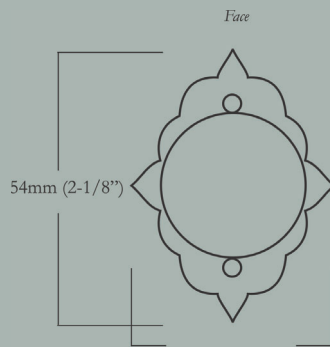

Macintosh Thumb Turn

HH-554-TT-Q-PB
Polished Brass

HH-554-TT-Q-BN
Buff Nickel

HH-554-TT-Q-10B
Oil Rubbed Bronze

HH-554-TT-Q-PN
Polished Nickel

Macintosh Thumb Turn

Macintosh Privacy Turn Knob & Escutcheon

29mm (1-1/8") Knob Diameter x 33mm (1-5/16") Projection; Escutcheon: 41mm (1-5/8") x 54mm (2-1/8")