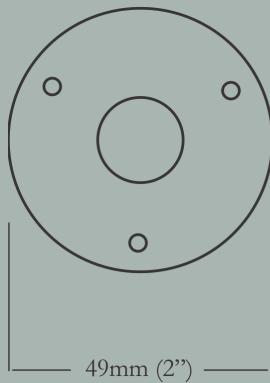

Dordogne Major Dimensions

Escutcheon Diameter