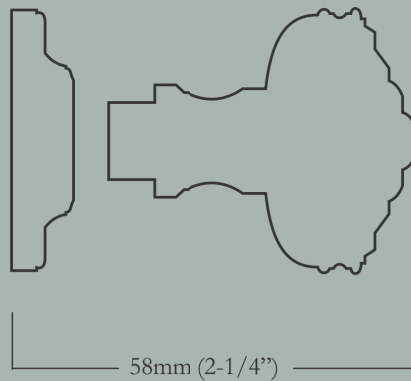

Overall Projection