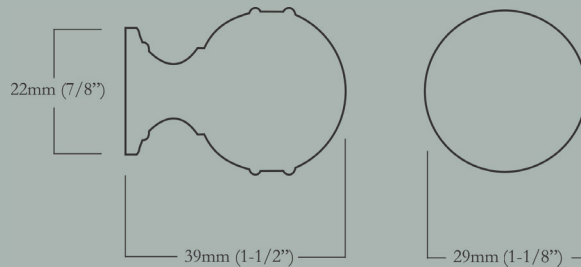

CL-103-MN-X-10B
Oil Rubbed Bronze

CL-103-MN-X-PN
Polished Nickel

Minimus

Globe Minor

38mm (1-1/2") Face Diameter x 25mm (1") Base Diameter, 50mm (2") Projection

<u>Item Number</u>	<u>Finish</u>	<u>Price</u>
CL-103-MR-X-PB	Polished Brass	\$30.00
CL-103-MR-X-BN	Buff Nickel	\$30.00
CL-103-MR-X-10B	Oil Rubbed Bronze	\$30.00
CL-103-MR-X-PN	Polished Nickel	\$30.00