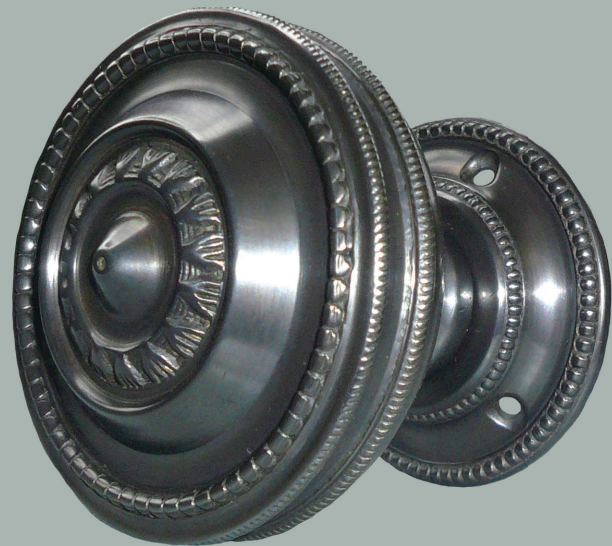

(set includes two doorknobs & two escutcheons)

Brummel Maximus

CL-102-MX-C-PB
Polished Brass

CL-102-MX-C-BN
Buff Nickel

CL-102-MX-C-10B
Oil Rubbed Bronze

Brummel Maximus Dimensions

Escutcheon Diameter

Overall Projection