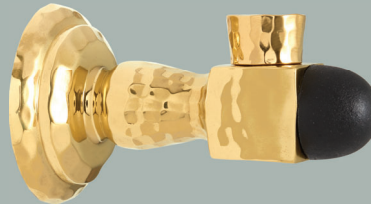

HH-861-MX-X-PB
Floor Mounted
Polished Brass

HH-861-MX-X-PB
Wall Mounted
Polished Brass