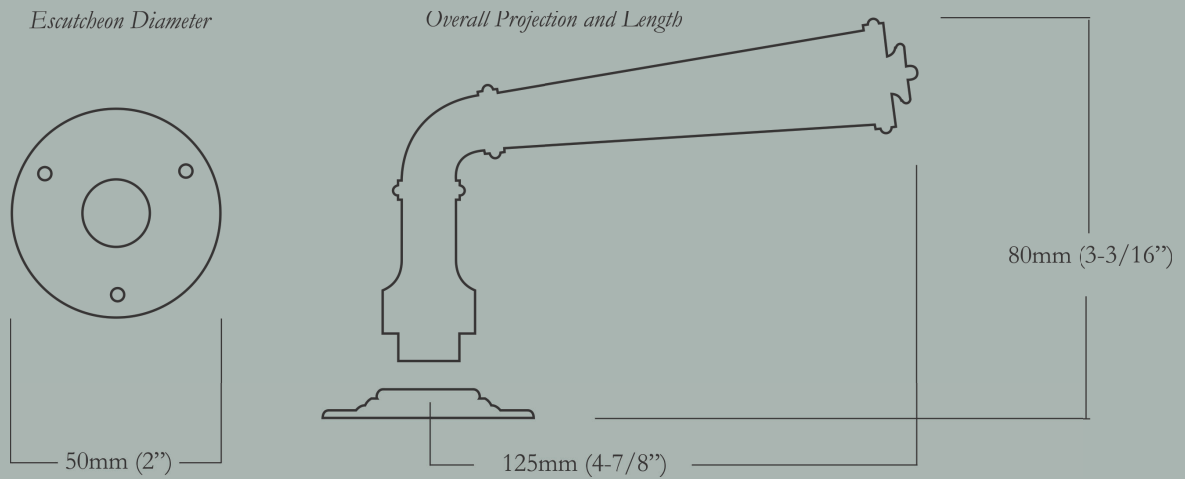

Drum Lever Dimensions

Escutcheons not suitable for pre-drilled doors.

For escutcheon details please turn to the Classic Escutcheon Specification Sheet section in product binder.

Drum Lever

Drum Lever & Escutcheon Set

125mm (4-7/8") Lever Length x 80mm (3-3/16") Overall Projection, 50mm (2") Escutcheon Diameter

<u>Item Number</u>	<u>Finish</u>	<u>Price</u>
CL-202-MX-H-PB	Polished Brass	$240.00
CL-202-MX-H-PN	Polished Nickel	$300.00
CL-202-MX-H-BN	Buff Nickel	$300.00
CL-202-MX-H-10B	Oil Rubbed Bronze	$300.00

(set includes two levers & two escutcheons)