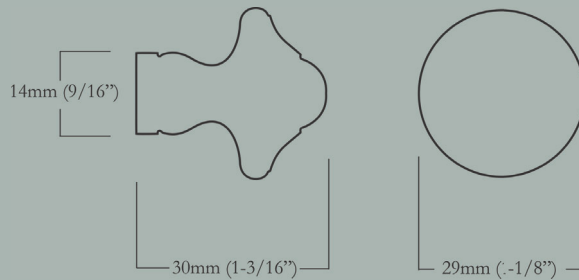

Dordogne Minimus

29mm (1-1/8") Face Diameter x 14mm (9/16") Base Diameter, 30mm (1-3/16") Projection

<u>Item Number</u>	<u>Finish</u>	<u>Price</u>
HH-152-MN-X-PB	Polished Brass	$28.00
HH-152-MN-X-BN	Buff Nickel	$28.00
HH-152-MN-X-10B	Oil Rubbed Bronze	$28.00
HH-152-MN-X-PN	Polished Nickel	$28.00