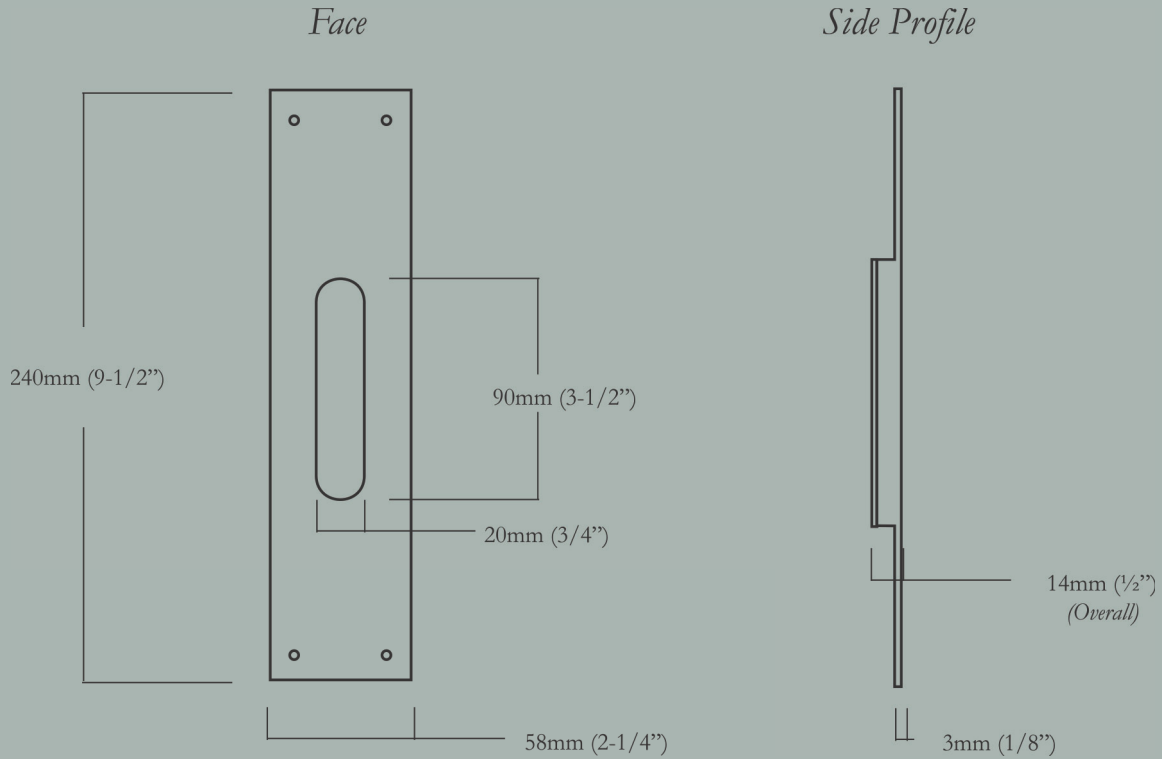

(set includes two doorknobs & two escutcheons)

Craftsman Flush Pull

HH-452-MX-S-PB
Polished Brass

HH-452-MX-S-BN
Buff Nickel

HH-452-MX-S-10B
Oil Rubbed Bronze

HH-452-MX-S-PN
Polished Nickel

Craftsman Flush Pull Dimensions