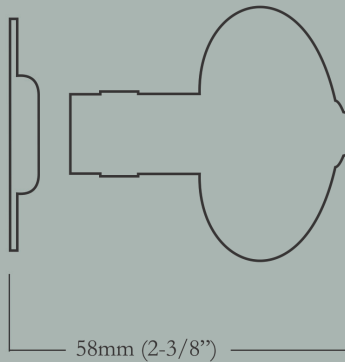

Overall Projection