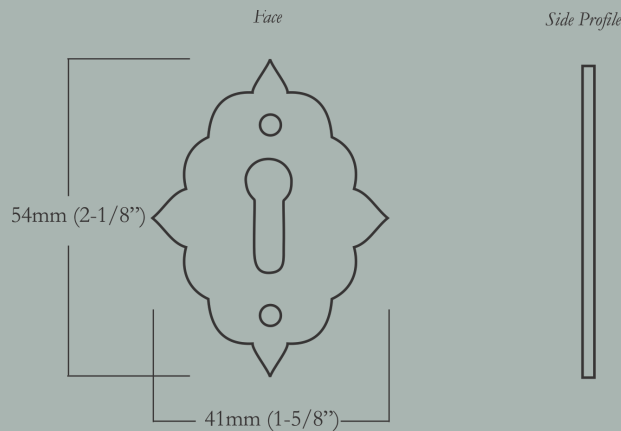

HH-571-KT-Q-PB
Polished Brass

HH-571-KT-Q-BN
Buff Nickel

HH-571-KT-Q-10B
Oil Rubbed Bronze

HH-571-KT-Q-PN
Polished Nickel

Gothic Keyhole Trim

41mm (1-5/8") Width x 54mm (2-1/8") Length

Item Number	Finish	Price
HH-571-KT-Q-PB	Polished Brass	\$25.00
HH-571-KT-Q-PN	Polished Nickel	\$25.00
HH-571-KT-Q-BN	Buff Nickel	\$25.00
HH-571-KT-Q-10B	Oil Rubbed Bronze	\$25.00