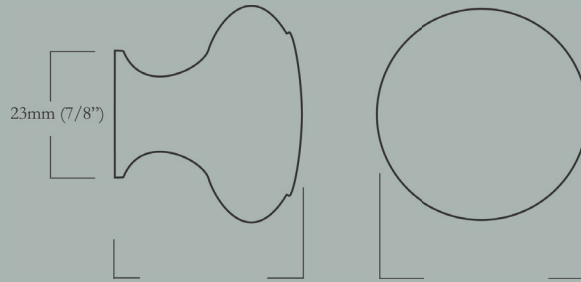

CL-108-MN-X-BN
Buff Nickel

CL-108-MN-X-10B
Oil Rubbed Bronze

CL-108-MN-X-PN
Polished Nickel

CL-108-MN-X-PN
Polished Nickel
(Available while supplies last)

Minimus

Champignon Minor

37mm (1-1/2") Face Diameter x 23mm (7/8") Base Diameter, 35mm (1-3/8") Projection