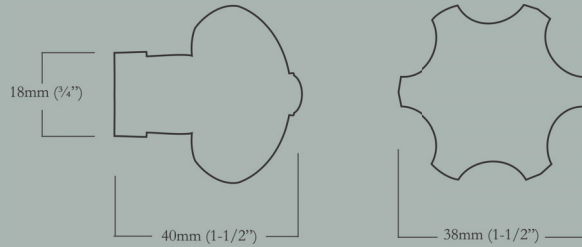

Lutyens Minor

38mm (1-1/2") Face Diameter x 18mm (3/4") Base Diameter, 40mm (1-1/2") Projection

<u>Item Number</u>	<u>Finish</u>	<u>Price</u>
HH-153-MR-X-PB	Polished Brass	$30.00
HH-153-MR-X-BN	Buff Nickel	$30.00
HH-153-MR-X-10B	Oil Rubbed Bronze	$30.00
HH-153-MR-X-PN	Polished Nickel	$30.00