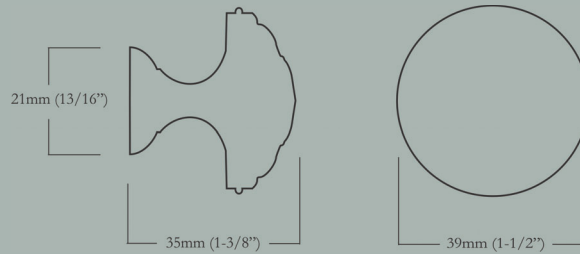

Louis XV Minor

39mm (1-1/2") Face Diameter x 21mm (13/16") Base Diameter, 35mm (1-3/8") Projection

<u>Item Number</u>	<u>Finish</u>	<u>Price</u>
CL-112-MR-X-PB	Polished Brass	$30.00
CL-112-MR-X-BN	Buff Nickel	$30.00
CL-112-MR-X-10B	Oil Rubbed Bronze	$30.00
CL-112-MR-X-PN	Polished Nickel	$30.00