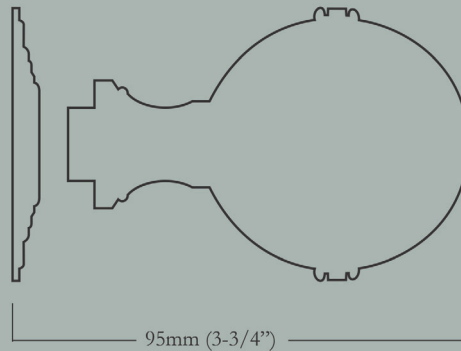

51mm (2") Knob Diameter x 58mm (2-1/4") Overall Projection, 44mm (1-3/4") Escutcheon Diameter

<u>Item Number</u>	<u>Finish</u>	<u>Price</u>
CL-102-MJ-D-PB	Polished Brass	\$240.00
CL-102-MJ-D-PN	Polished Nickel	\$300.00
CL-102-MJ-D-BN	Buff Nickel	\$300.00
CL-102-MJ-D-10B	Oil Rubbed Bronze	\$300.00

(set includes two doorknobs & two escutcheons)

Globe Maximus

CL-103-MX-A-PB
Polished Brass

CL-103-MX-A-BN
Buff Nickel

CL-103-MX-A-10B
Oil Rubbed Bronze

Globe Maximus Dimensions

Escutcheon Diameter

Overall Projection