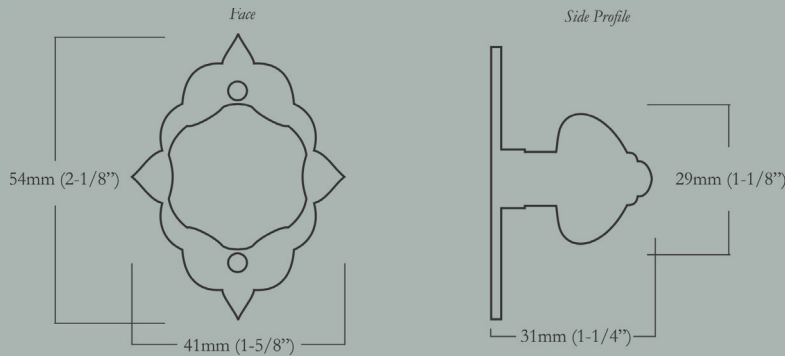

Lutyens Thumb Turn

HH-553-TT-Q-PB
Polished Brass

HH-553-TT-Q-BN
Buff Nickel

HH-553-TT-Q-10B
Oil Rubbed Bronze

HH-553-TT-Q-PN
Polished Nickel

Lutyens Thumb Turn

Lutyens Privacy Turn Knob & Escutcheon

29mm (1-1/8") Knob Diameter x 31mm (1-1/4") Length; Escutcheon: 41mm (1-5/8") x 54mm (2-1/8")