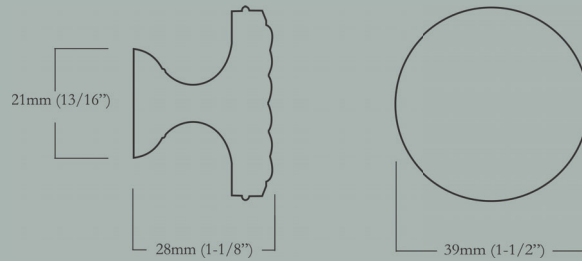

Directoire Minor

39mm (1-1/2") Face Diameter x 21mm (13/16") Base Diameter, 28mm (1-1/8") Projection

<u>Item Number</u>	<u>Finish</u>	<u>Price</u>
CL-109-MR-X-PB	Polished Brass	$30.00
CL-109-MR-X-BN	Buff Nickel	$30.00
CL-109-MR-X-10B	Oil Rubbed Bronze	$30.00
CL-109-MR-X-PN	Polished Nickel	$30.00