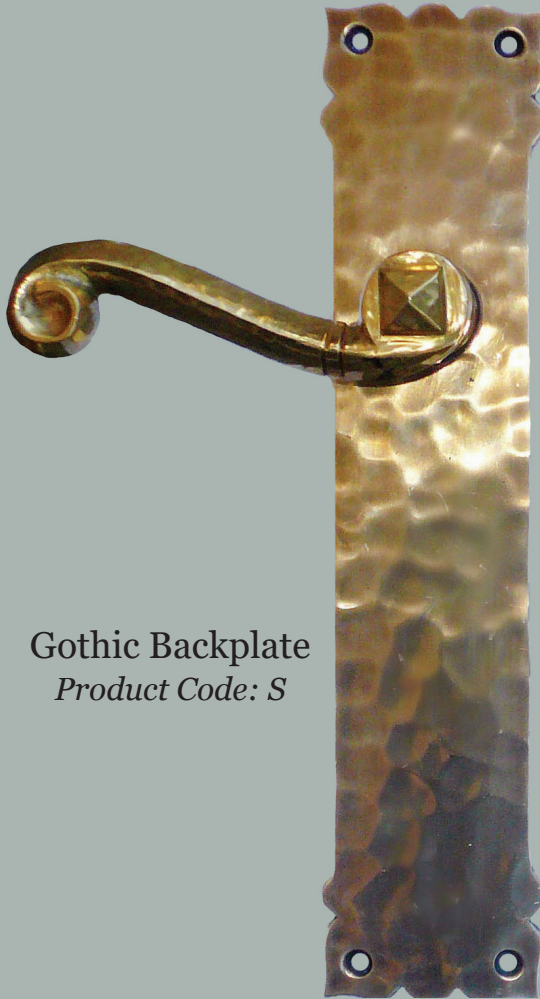

103mm (4-1/8") Overall Lever Length x 60mm (2-3/8") Overall Projection, 56mm (2-1/4") Square Escutcheon

<u>Item Number</u>	<u>Finish</u>	<u>Price</u>
HH-252-MX-M-PB	Polished Brass	\$270.00
HH-252-MX-M-PN	Polished Nickel	\$350.00
HH-252-MX-M-BN	Buff Nickel	\$350.00
HH-252-MX-M-10B	Oil Rubbed Bronze	\$350.00

(set includes two levers & two escutcheons)

Voisey

Optional Escutcons & Backplates

Crecy Maximus Escutcheon
Product Code: O

Gothic Backplate
Product Code: S

Craftsman Backplate
Product Code: T

Voisey

Set Pricing with Optional Escutcheons & Backplates