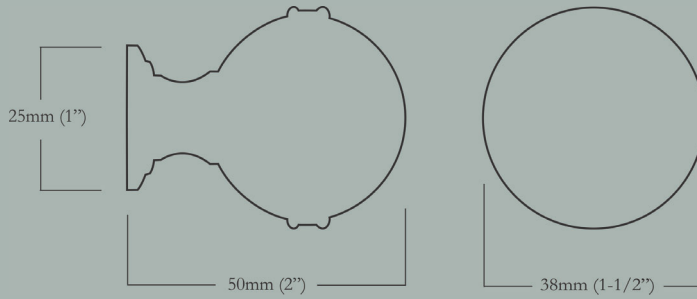

Globe Minor

38mm (1-1/2") Face Diameter x 25mm (1") Base Diameter, 50mm (2") Projection

<u>Item Number</u>	<u>Finish</u>	<u>Price</u>
CL-103-MR-X-PB	Polished Brass	$30.00
CL-103-MR-X-BN	Buff Nickel	$30.00
CL-103-MR-X-10B	Oil Rubbed Bronze	$30.00
CL-103-MR-X-PN	Polished Nickel	$30.00