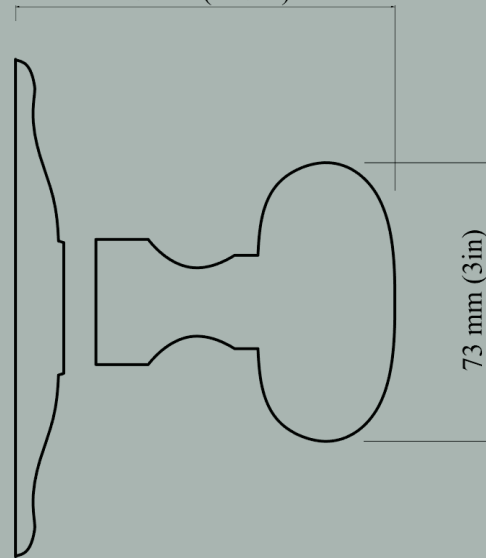

CL-144-GG-1-PB
Shown in Polished Brass
(Available in all other finishes)

Askins Centre Knob Dimensions

Escutcheon Diameter

136 mm (5 1/4in)

OverAll Projection

89mm (3 1/2")

Askins Centre Knob

Extra Large Askins Knob & Escutcheon Set

73mm (3") Knob Diameter x 89mm (3-1/2") Overall Projection, 136mm (5-1/4") Escutcheon Diameter

<u>Item Number</u>	<u>Finish</u>	<u>Price</u>
CL-144-GG-1-PB	Polished Brass	\$575.00
CL-144-GG-1-PN	Polished Nickel	\$575.00
CL-144-GG-1-BN	Buff Nickel	\$575.00
CL-144-GG-1-10B	Oil Rubbed Bronze	\$575.00