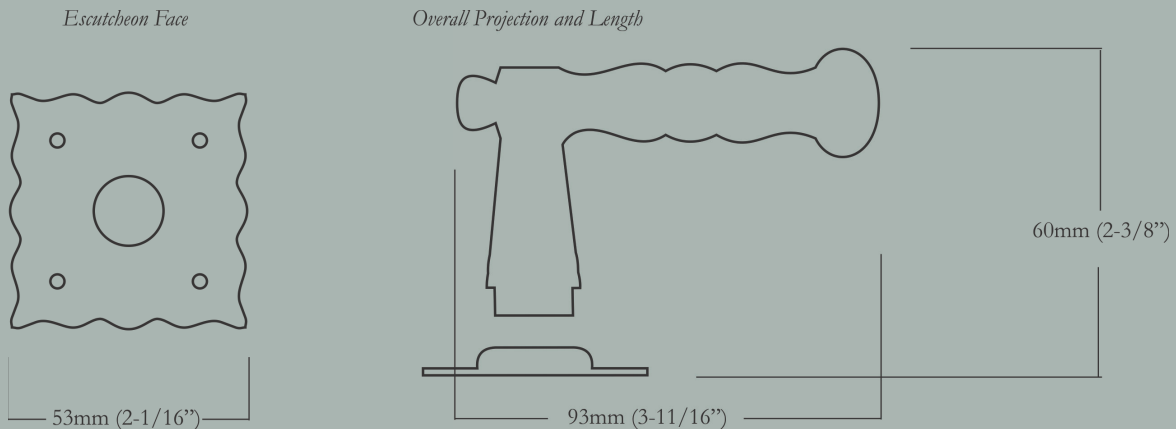

Drogo Major Dimensions

Escutcheons not suitable for pre-drilled doors.

For escutcheon details please turn to the Classic Escutcheon Specification Sheet section in product binder.

Drogo Major

Small Drogo Lever & Escutcheon Set

93mm (3-11/16") Overall Lever Length x 60mm (2-3/8") Overall Projection, 53mm (2-1/16") Square Escutcheon

<u>Item Number</u>	<u>Finish</u>	<u>Price</u>
HH-251-MJ-N-PB	Polished Brass	$240.00
HH-251-MJ-N-PN	Polished Nickel	$300.00
HH-251-MJ-N-BN	Buff Nickel	$300.00
HH-251-MJ-N-10B	Oil Rubbed Bronze	$300.00

(set includes two levers & two escutcheons)