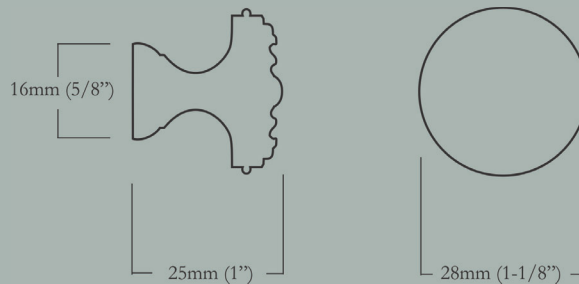

CL-110-MN-X-10B
Oil Rubbed Bronze

CL-110-MN-X-PN
Polished Nickel

Minimus

Empire Minor

39mm (1-1/2") Face Diameter x 22mm (7/8") Base Diameter, 29mm (1-1/8") Projection

<u>Item Number</u>	<u>Finish</u>	<u>Price</u>
CL-110-MR-X-PB	Polished Brass	\$30.00
CL-110-MR-X-BN	Buff Nickel	\$30.00
CL-110-MR-X-10B	Oil Rubbed Bronze	\$30.00
CL-110-MR-X-PN	Polished Nickel	\$30.00