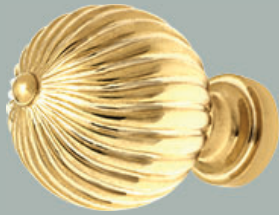

Minor

CL-120-MR-X-PB
Polished Brass