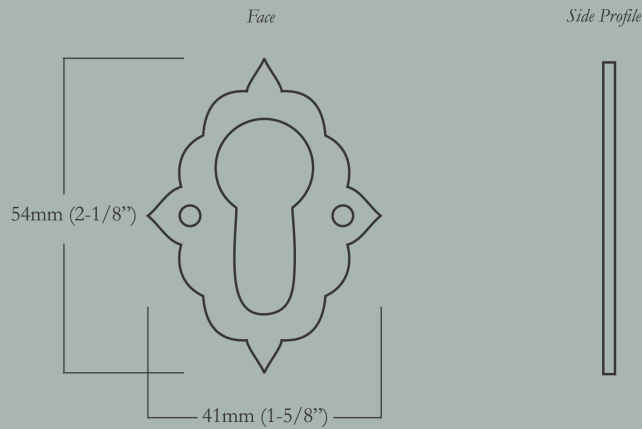

Gothic Euro-Cylinder Trim

HH-571-CT-Q-PB
Polished Brass

HH-571-CT-Q-BN
Buff Nickel

HH-571-CT-Q-10B
Oil Rubbed Bronze

HH-571-CT-Q-PN
Polished Nickel

Gothic Euro-Cylinder Trim

41mm (1-5/8") Width x 54mm (2-1/8") Length