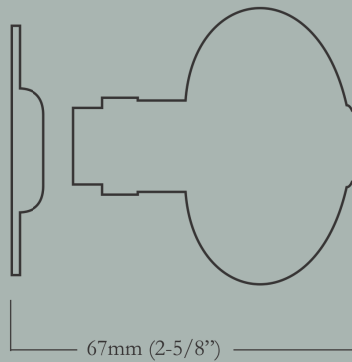

Overall Projection