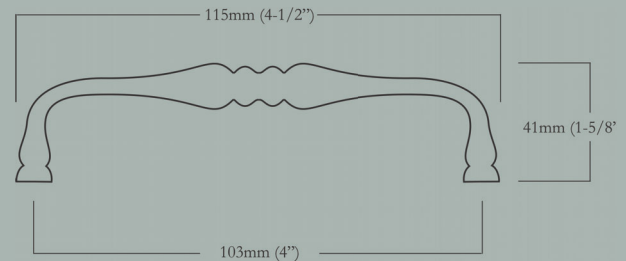

CL-601-MR-X-PB
Polished Brass

CL-601-MR-X-BN
Buff Nickel

CL-601-MR-X-10B
Oil Rubbed Bronze

CL-601-MR-X-IRN
Iron
(While supplie last)

CL-601-MR-X-PN
Polished Nickel

4" Country Pull

103mm (4") Center-to-Center x 115mm (4-1/2") Length x 41mm (1-5/8") Projection