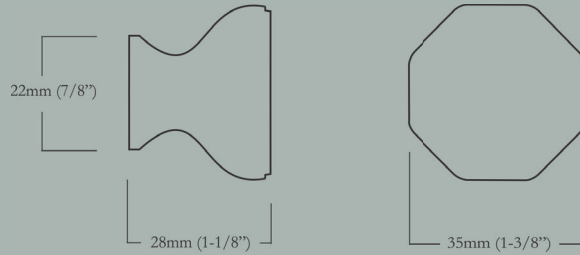

Octagonal Minor

40mm (1-1/2") Face Diameter x 21mm (13/16") Base Diameter, 34mm (1-3/8") Projection

<u>Item Number</u>	<u>Finish</u>	<u>Price</u>
CL-113-MR-X-PB	Polished Brass	$30.00
CL-113-MR-X-BN	Buff Nickel	$30.00
CL-113-MR-X-10B	Oil Rubbed Bronze	$30.00
CL-113-MR-X-PN	Polished Nickel	$30.00