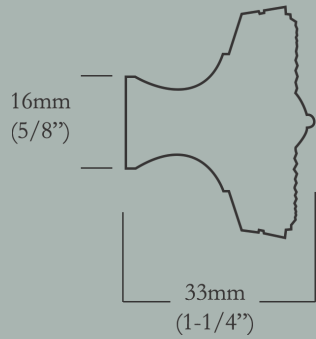

Happle Minor

40mm (1-5/8") Face Diameter x 16mm (5/8") Base Diameter, 33mm (1-1/4") Projection

<u>Item Number</u>	<u>Finish</u>	<u>Price</u>
CL-119-MR-X-PB	Polished Brass	$30.00
CL-119-MR-X-PN	Polished Nickel	$30.00
CL-119-MR-X-BN	Buff Nickel	$30.00
CL-119-MR-X-10B	Oil Rubbed Bronze	$30.00