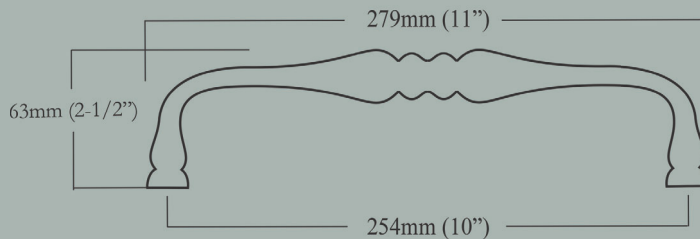

CL-601-MX-X-PB
Polished Brass

CL-601-MX-X-ORB
Oil Rubbed Bronze

CL-601-MX-X-IRN
Iron
(While applies last)

CL-601-MX-X-BN
Buffed Nickel

CL-601-MX-X-PN
Polished Nickel

10" Country Pull

254mm (10") Center-to-Center x 279mm (11") Length x 63mm (2-1/2") Projection