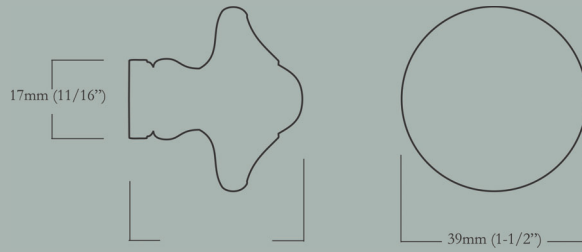

Dordogne Minor

39mm (1-1/2") Face Diameter x 17mm (11/16") Base Diameter, 34mm (1-3/8") Projection

<u>Item Number</u>	<u>Finish</u>	<u>Price</u>
HH-152-MR-X-PB	Polished Brass	$30.00
HH-152-MR-X-BN	Buff Nickel	$30.00
HH-152-MR-X-10B	Oil Rubbed Bronze	$30.00
HH-152-MR-X-PN	Polished Nickel	$30.00