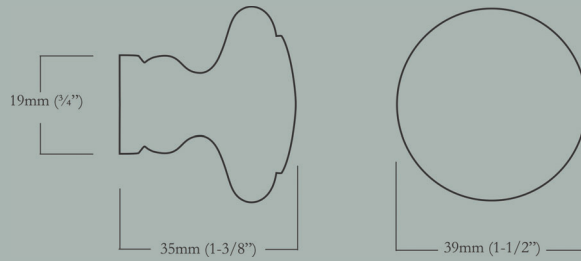

Crecy Minor

39mm (1-1/2") Face Diameter x 19mm (3/4") Base Diameter, 35mm (1-3/8") Projection

<u>Item Number</u>	<u>Finish</u>	<u>Price</u>
HH-151-MR-X-PB	Polished Brass	$30.00
HH-151-MR-X-BN	Buff Nickel	$30.00
HH-151-MR-X-10B	Oil Rubbed Bronze	$30.00
HH-151-MR-X-PN	Polished Nickel	$30.00