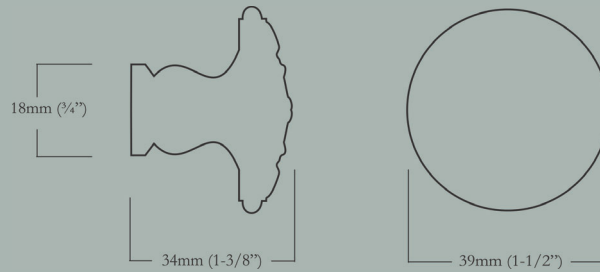

Jacobite Minor

39mm (1-1/2") Face Diameter x 18mm (3/4") Base Diameter, 34mm (1-3/8") Projection

<u>Item Number</u>	<u>Finish</u>	<u>Price</u>
CL-111-MR-X-PB	Polished Brass	$30.00
CL-111-MR-X-BN	Buff Nickel	$30.00
CL-111-MR-X-10B	Oil Rubbed Bronze	$30.00
CL-111-MR-X-PN	Polished Nickel	$30.00