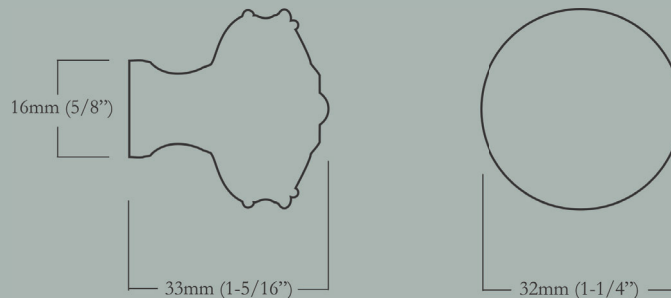

CL-102-MN-X-10B
Oil Rubbed Bronze

CL-102-MN-X-PN
Polished Nickel

Minimus

Brummel Minor

40mm (1-1/2") Face Diameter x 18mm (3/4") Base Diameter, 36mm (1-7/16") Projection

<u>Item Number</u>	<u>Finish</u>	<u>Price</u>
CL-102-MR-X-PB	Polished Brass	\$30.00
CL-102-MR-X-BN	Buff Nickel	\$30.00
CL-102-MR-X-10B	Oil Rubbed Bronze	\$30.00
CL-102-MR-X-PN	Polished Nickel	\$30.00