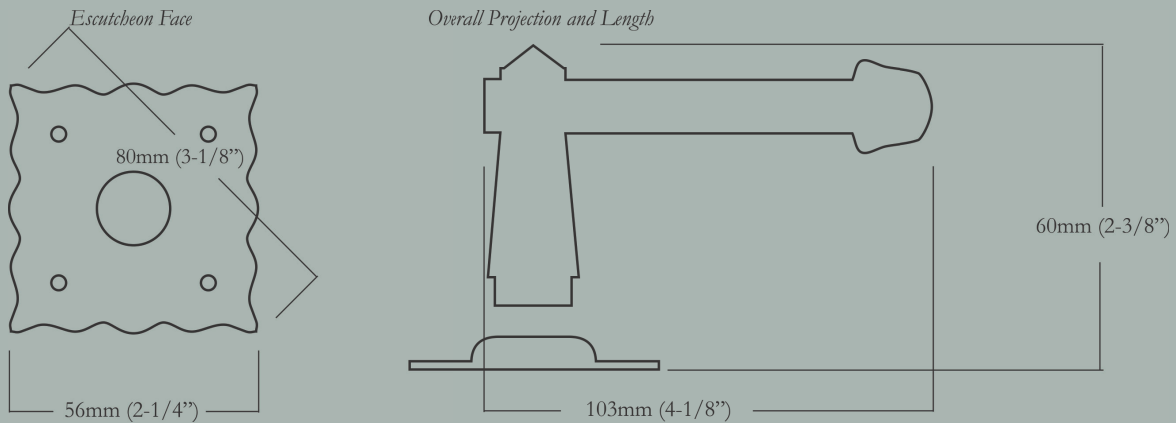

Voisey Dimensions

Escutcheons not suitable for pre-drilled doors.

For escutcheon details please turn to the Classic Escutcheon Specification Sheet section in product binder.

Voisey

Large Voisey Lever & Escutcheon Set

103mm (4-1/8") Overall Lever Length x 60mm (2-3/8") Overall Projection, 56mm (2-1/4") Square Escutcheon

<u>Item Number</u>	<u>Finish</u>	<u>Price</u>
HH-252-MX-M-PB	Polished Brass	$270.00
HH-252-MX-M-PN	Polished Nickel	$350.00
HH-252-MX-M-BN	Buff Nickel	$350.00
HH-252-MX-M-10B	Oil Rubbed Bronze	$350.00

(set includes two levers & two escutcheons)