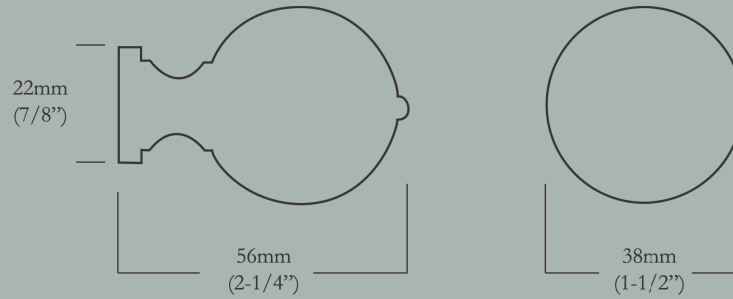

Kemble Minor

38mm (1-1/2") Face Diameter x 22mm (7/8") Base Diameter, 56mm (2-1/4") Projection

<u>Item Number</u>	<u>Finish</u>	<u>Price</u>
CL-120-MR-X-PB	Polished Brass	$30.00
CL-120-MR-X-PN	Polished Nickel	$30.00
CL-120-MR-X-BN	Buff Nickel	$30.00
CL-120-MR-X-10B	Oil Rubbed Bronze	$30.00