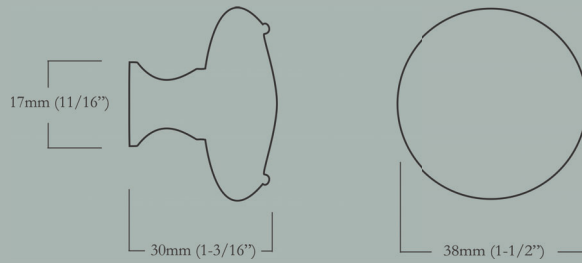

CL-106-MN-X-10B
Oil Rubbed Bronze

CL-106-MN-X-PN
Polished Nickel

Minimus

Regent Minor

38mm (1-1/2") Face Diameter x 17mm (11/16") Base Diameter, 30mm (1-3/16") Projection

<u>Item Number</u>	<u>Finish</u>	<u>Price</u>
CL-106-MR-X-PB	Polished Brass	\$30.00
CL-106-MR-X-BN	Buff Nickel	\$30.00
CL-106-MR-X-10B	Oil Rubbed Bronze	\$30.00
CL-106-MR-X-PN	Polished Nickel	\$30.00