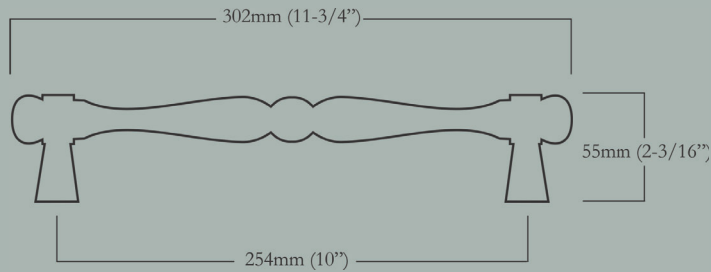

HH-651-MX-X-PB
Polished Brass

HH-651-MX -X-BN
Buff Nickel

HH-651-MX-X10B
Oil Rubbed Bronze

HH-651-MX-X-PN
Polished Nickel

10" Poitiers Pull

254mm (10") Center-to-Center x 302mm (11-3/4") Length x 55mm (2-3/16") Projection