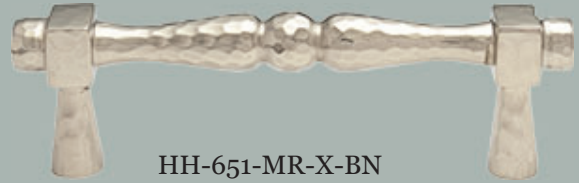

<u>Item Number</u>	<u>Finish</u>	<u>Price</u>
HH-651-MN-X-PB	Polished Brass	\$65.00
HH-651-MN-X-PN	Polished Nickel	\$65.00
HH-651-MN-X-BN	Buff Nickel	\$65.00
HH-651-MN-X-10B	Oil Rubbed Bronze	\$65.00

HH-651-MR-X-PB
Polished Brass