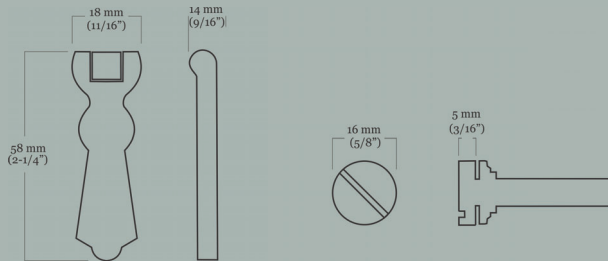

Privacy Function Dimensions

Privacy Function Pulls

<u>Item Number</u>	<u>Finish</u>	<u>Price</u>
Craftsman Privacy Pull		
HH-462-MX-T-PB	Polished Brass	\$225.00
HH-462-MX-T-PN	Polished Nickel	\$225.00
HH-462-MX-T-BN	Buff Nickel	\$225.00
HH-462-MX-T-10B	Oil Rubbed Bronze	\$225.00
Craftsman Emergency Release Pull		
HH-472-MX-T-PB	Polished Brass	\$220.00
HH-472-MX-T-PN	Polished Nickel	\$220.00
HH-472-MX-T-BN	Buff Nickel	\$220.00
HH-472-MX-T-10B	Oil Rubbed Bronze	\$220.00
Gothic Privacy Pull		
HH-461-MX-S-PB	Polished Brass	\$225.00
HH-461-MX-S-PN	Polished Nickel	\$225.00
HH-461-MX-S-BN	Buff Nickel	\$225.00
HH-461-MX-S-10B	Oil Rubbed Bronze	\$225.00
Gothic Emergency Release Pull		
HH-471-MX-S-PB	Polished Brass	\$220.00
HH-471-MX-S-PN	Polished Nickel	\$220.00
HH-471-MX-S-BN	Buff Nickel	\$220.00
HH-471-MX-S-10B	Oil Rubbed Bronze	\$220.00