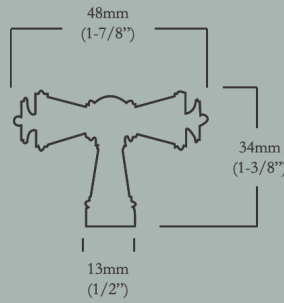

Drummit Minor

48mm (1-7/8") Width x 13mm (1/2") Base Diameter, 34mm (1-3/8") Projection

<u>Item Number</u>	<u>Finish</u>	<u>Price</u>
CL-117-MR-X-PB	Polished Brass	$30.00
CL-117-MR-X-PN	Polished Nickel	$30.00
CL-117-MR-X-BN	Buff Nickel	$30.00
CL-117-MR-X-10B	Oil Rubbed Bronze	$30.00