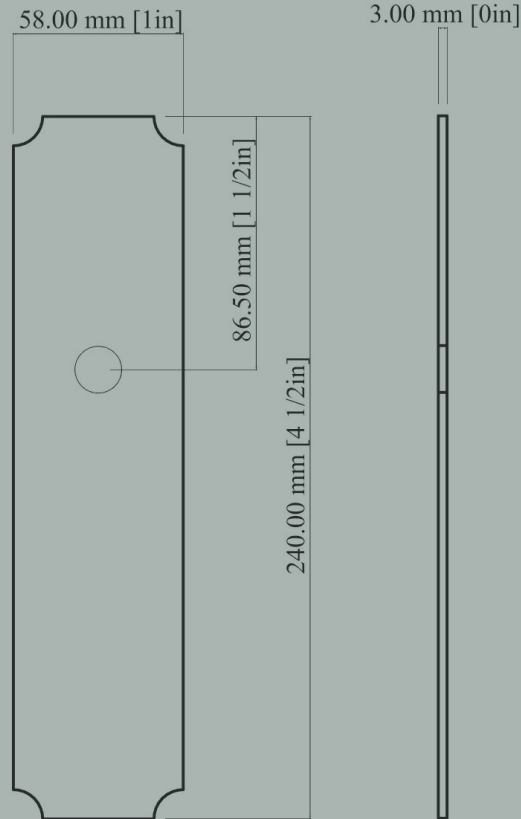

Scallop Backplate

CL-306-MX-L-PB
Polished Brass

CL-306-MX-L-BN
Buff Nickel

CL-306-MX-L-10B
Oil Rubbed Bronze

CL-306-MX-L-PN
Polished Nickel

Scallop Backplate Dimensions

Scallop Backplate

58mm (1") Width x 240mm (4-1/2") Height, 3mm Thick