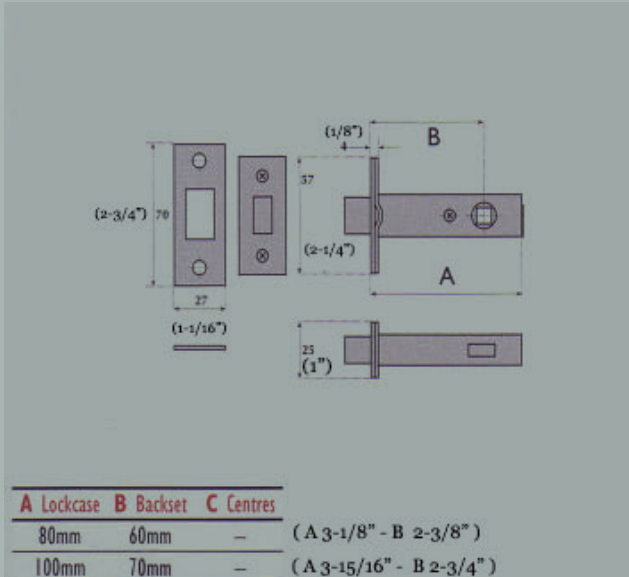

Privacy Bolt

Other Backsets available upon request

Privacy Deadbolt

2-3/8" Backset

<u>Item Number</u>	<u>Finish</u>	<u>Unit Price</u>
LK-8060-A-PB	Polished Brass	$95
LK-8060-A-BN	Buff Nickel	$95
LK-8060-A-10B	Oil-Rubbed Bronze	$105

2-3/4" Backset

<u>Item Number</u>	<u>Finish</u>	<u>Unit Price</u>
LK-8060-B-PB	Polished Brass	$95
LK-8060-B-BN	Buff Nickel	$95
LK-8060-B-10B	Oil-Rubbed Bronze	$105