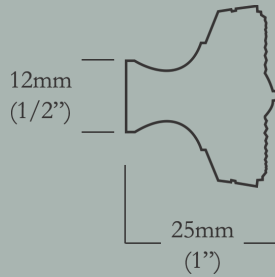

CL-119-MN-X10B
Oil Rubbed Bronze

CL-119-MN-X-PN
Polished Nickel

Minimus

Happle Minor

40mm (1-5/8") Face Diameter x 16mm (5/8") Base Diameter, 33mm (1-1/4") Projection

<u>Item Number</u>	<u>Finish</u>	<u>Price</u>
CL-119-MR-X-PB	Polished Brass	\$30.00
CL-119-MR-X-PN	Polished Nickel	\$30.00
CL-119-MR-X-BN	Buff Nickel	\$30.00
CL-119-MR-X-10B	Oil Rubbed Bronze	\$30.00