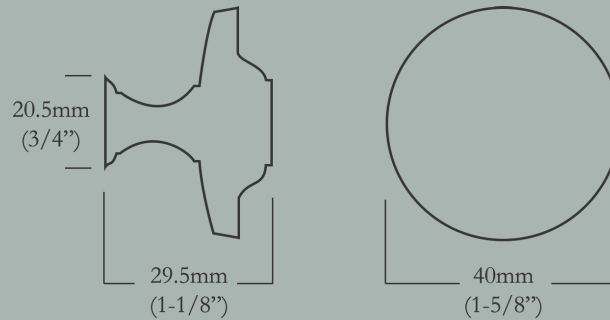

Wicker Minor

40mm (1-1/2") Face Diameter x 20.5mm (3/4") Base Diameter x 30mm (1-3/16") Projection

<u>Item Number</u>	<u>Finish</u>	<u>Price</u>
CL-124-MR-X-PB	Polished Brass	$30.00
CL-124-MR-X-BN	Buff Nickel	$30.00
CL-124-MR-X-10B	Oil Rubbed Bronze	$30.00
CL-124-MR-X-PN	Polished Nickel	$30.00