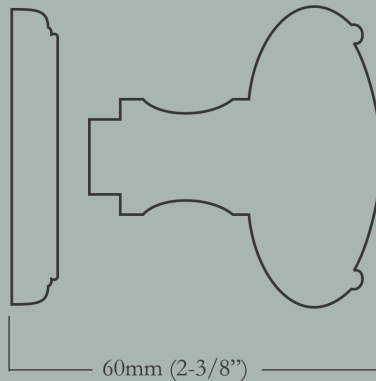

Overall Projection