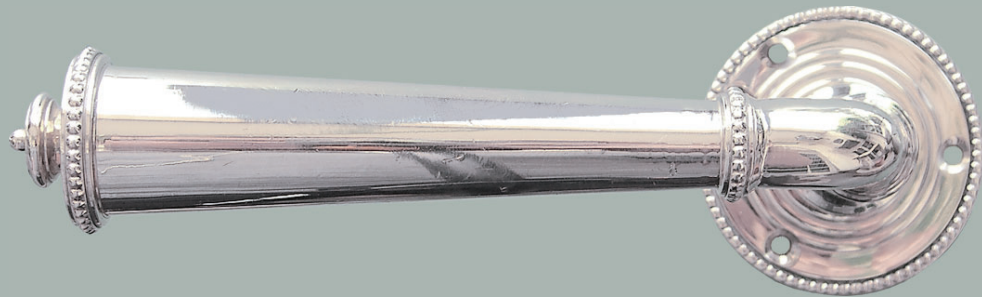

CL-201-MX-B-BN
Buff Nickel