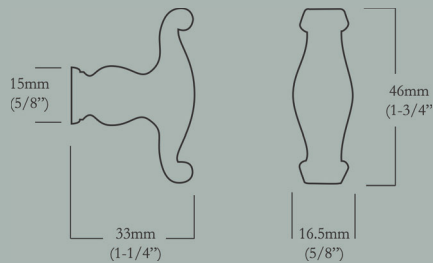

CL-123-MN-X10B
Oil Rubbed Bronze

CL-123-MN-X-PN
Polished Nickel

Minimus

Tea Knob Minor

64mm (2-1/4") x 22mm (7/8") Face x 20mm (3/4") Base Diameter, 43mm (1-3/4") Projection

<u>Item Number</u>	<u>Finish</u>	<u>Price</u>
CL-123-MR-X-PB	Polished Brass	\$30.00
CL-123-MR-X-PN	Polished Nickel	\$30.00
CL-123-MR-X-BN	Buff Nickel	\$30.00
CL-123-MR-X-10B	Oil Rubbed Bronze	\$30.00