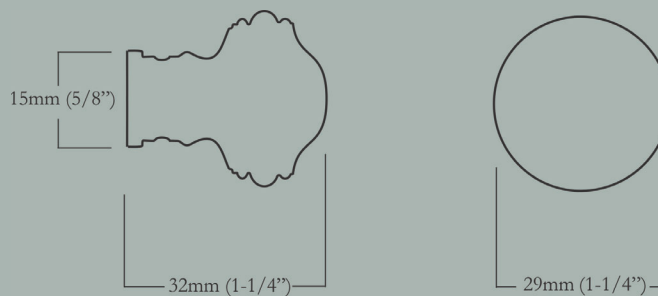

CL-101-MN-X-10B
Oil Rubbed Bronze

CL-101-MN-X-PN
Polished Nickel

Minimus

Brighton Minor

39mm (1-1/2") Face Diameter x 19mm (3/4") Base Diameter, 38mm (1-1/2") Projection

<u>Item Number</u>	<u>Finish</u>	<u>Price</u>
CL-101-MR-X-PB	Polished Brass	\$30.00
CL-101-MR-X-BN	Buff Nickel	\$30.00
CL-101-MR-X-10B	Oil Rubbed Bronze	\$30.00
CL-101-MR-X-PN	Polished Nickel	\$30.00