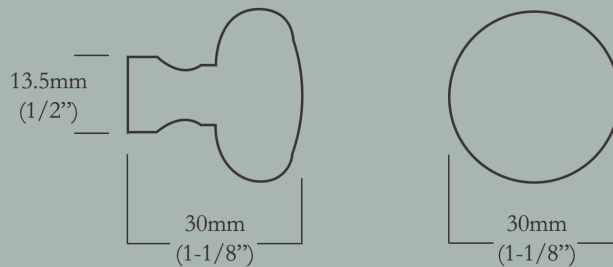

40mm (1-5/8") Face Diameter x 17.5mm (3/4") Base Diameter, 40mm (1-5/8") Projection

<u>Item Number</u>	<u>Finish</u>	<u>Price</u>
CL-114-MR-X-PB	Polished Brass	\$30.00
CL-114-MR-X-PN	Polished Nickel	\$30.00
CL-114-MR-X-BN	Buff Nickel	\$30.00
CL-114-MR-X-10B	Oil Rubbed Bronze	\$30.00