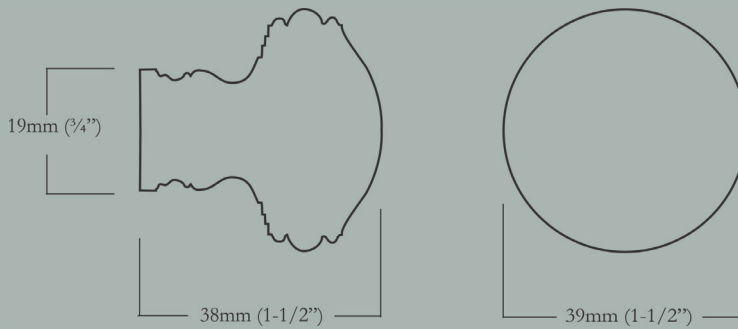

CL-101-MN-X-10B
Oil Rubbed Bronze

CL-101-MN-X-PN
Polished Nickel

Minimus

Brighton Minor

39mm (1-1/2") Face Diameter x 19mm (3/4") Base Diameter, 38mm (1-1/2") Projection

<u>Item Number</u>	<u>Finish</u>	<u>Price</u>
CL-101-MR-X-PB	Polished Brass	\$30.00
CL-101-MR-X-BN	Buff Nickel	\$30.00
CL-101-MR-X-10B	Oil Rubbed Bronze	\$30.00
CL-101-MR-X-PN	Polished Nickel	\$30.00