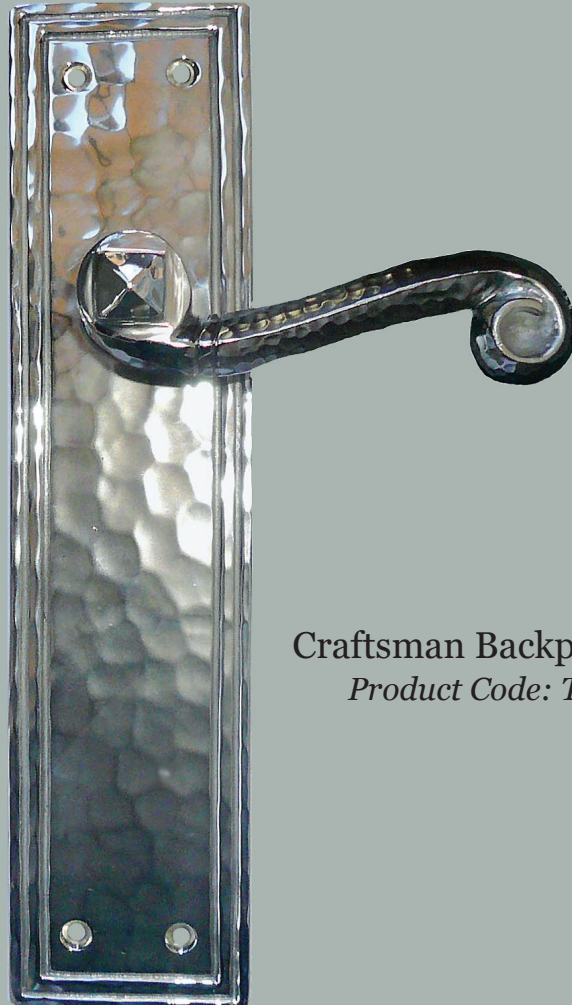

(set includes two levers & two escutcheons)

Voisey

Optional Escutcons & Backplates

Crecy Maximus Escutcheon
Product Code: O

Gothic Backplate
Product Code: S

Craftsman Backplate
Product Code: T

Voisey

Set Pricing with Optional Escutcheons & Backplates