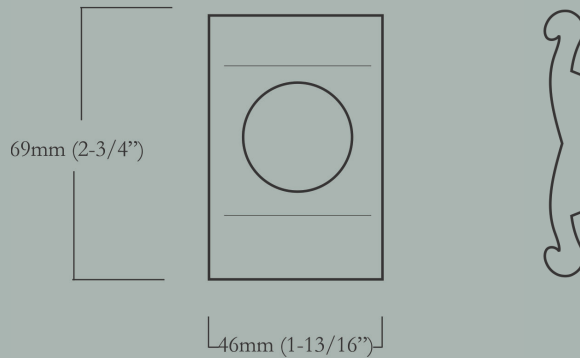

Moustache Cylinder Trim

46mm (1-13/16") Width x 69mm (2-3/4") Length

Item Number	Finish	Price
HH-572-CT-R-PB	Polished Brass	$85.00
HH-572-CT-R-PN	Polished Nickel	$100.00
HH-572-CT-R-BN	Buff Nickel	$100.00
HH-572-CT-R-10B	Oil Rubbed Bronze	$100.00