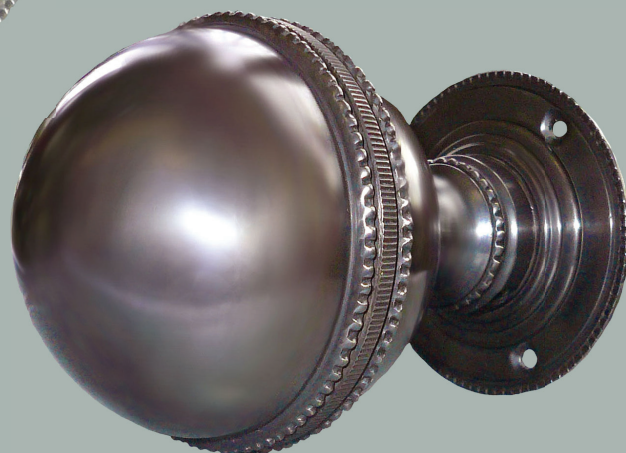

(set includes two doorknobs & two escutcheons)

Globe Maximus

CL-103-MX-A-PB
Polished Brass

CL-103-MX-A-BN
Buff Nickel

CL-103-MX-A-10B
Oil Rubbed Bronze

Globe Maximus Dimensions

Escutcheon Diameter

Overall Projection

Knob Face Diameter

Escutcheons not suitable for pre-drilled doors.

For escutcheon details please turn to the Classic Escutcheon Specification Sheet section in product binder.

Globe Maximus

Large Globe Doorknob & Escutcheon Set