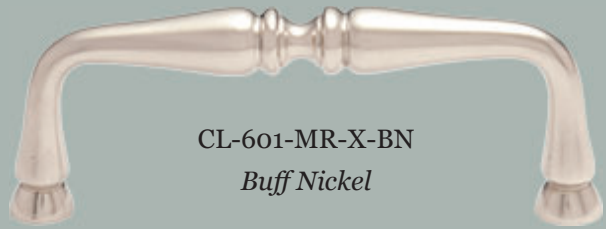

CL-601-MR-X-BN
Buff Nickel