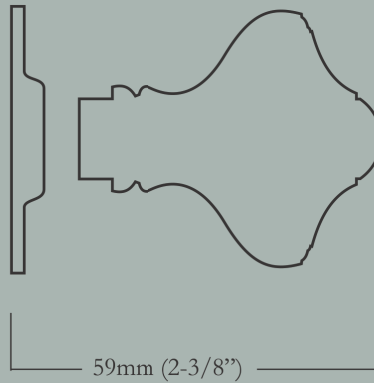

Overall Projection