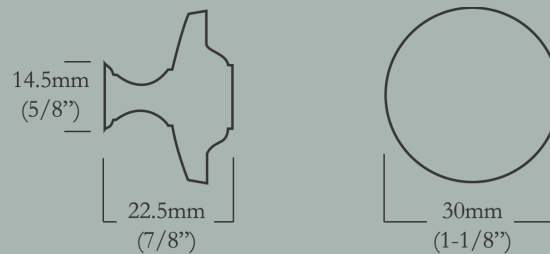

Wicker Minimus

30mm (1-1/8") Face Diameter x 14.5mm (5/8") Base Diameter x 22.5mm (7/8") Projection

<u>Item Number</u>	<u>Finish</u>	<u>Price</u>
CL-124-MN-X-PB	Polished Brass	$28.00
CL-124-MN-X-BN	Buff Nickel	$28.00
CL-124-MN-X-10B	Oil Rubed Bronze	$28.00
CL-124-MN-X-PN	Polished Nickel	$28.00