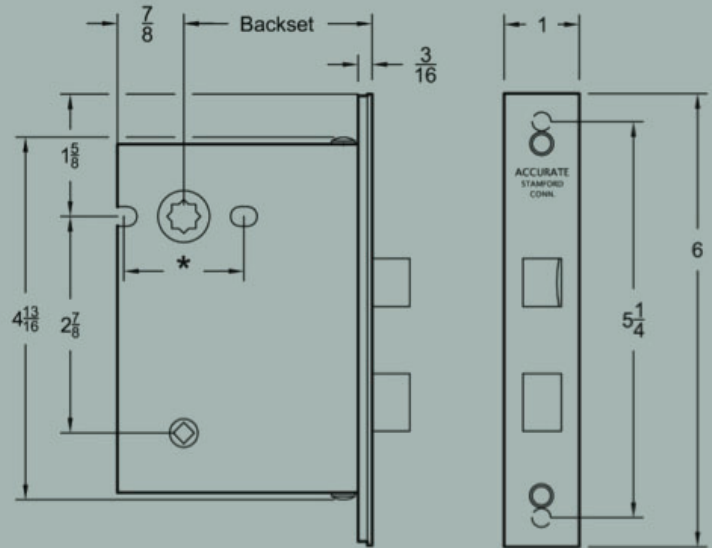

2-1/2" or 2-3/4" Backset available. Accurate Mechanism.