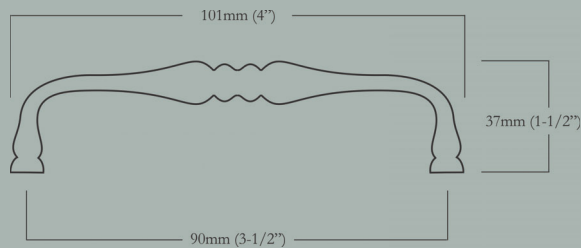

CL-601-MJ-X-PB
Polished Brass

CL-601-MJ-X-10B
Oil Rubbed Bronze

CL-601-MJ-X-IRN
Iron
(While supplies last)

CL-601-MJ-X-BN
Buff Nickel

CL-601-MJ-X-PN
Polished Nickel

5" Country Pull

127mm (5") Center-to-Center x 142mm (5-5/8") Length x 43mm (1-3/4") Projection