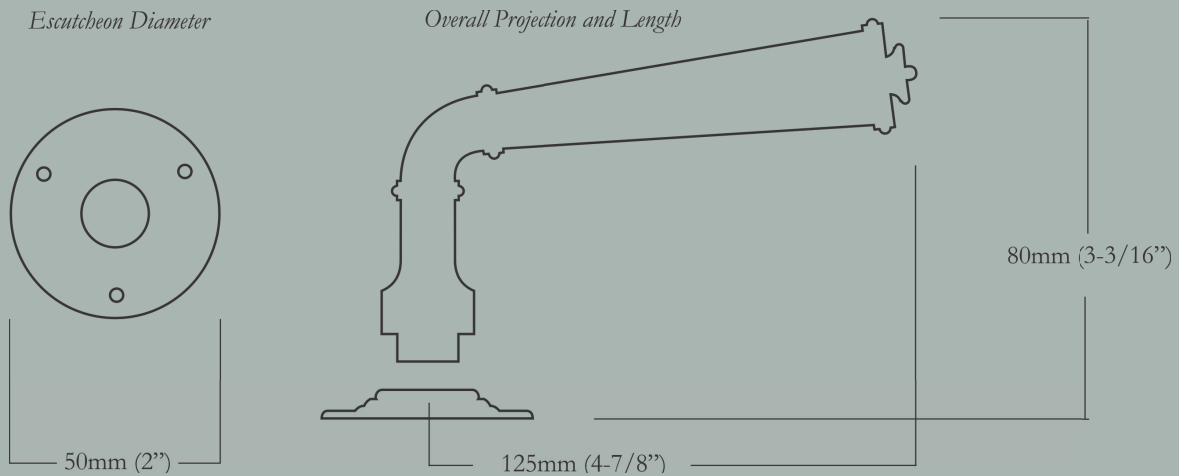

Regency Drum Dimensions

Escutcheons not suitable for pre-drilled doors.

For escutcheon details please turn to the Classic Escutcheon Specification Sheet section in product binder.

Regency Drum Lever

Regency Drum Lever & Escutcheon Set

125mm (4-7/8") Lever Length x 80mm (3-3/16") Overall Projection, 50mm (2") Escutcheon Diameter

<u>Item Number</u>	<u>Finish</u>	<u>Price</u>
CL-201-MX-B-PB	Polished Brass	$270.00
CL-201-MX-B-PN	Polished Nickel	$350.00
CL-201-MX-B-BN	Buff Nickel	$350.00
CL-201-MX-B-10B	Oil Rubbed Bronze	$350.00

(set includes two levers & two escutcheons)