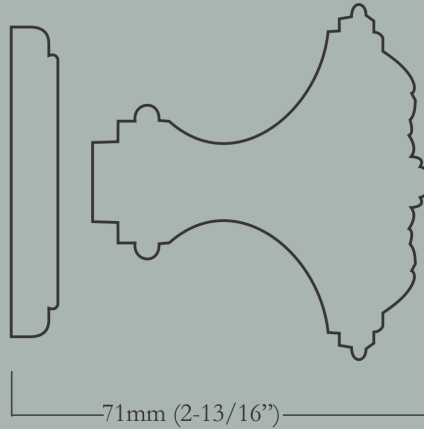

Large Globe Center Knob & Escutcheon

68mm (2-5/8") Knob Diameter x 95mm (3-3/4") Overall Projection, 61mm (2-3/8") Escutcheon Diameter

<u>Item Number</u>	<u>Finish</u>	<u>Price</u>
CL-103-GG-A-PB	Polished Brass	\$150.00
CL-103-GG-A-PN	Polished Nickel	\$190.00
CL-103-GG-A-BN	Buff Nickel	\$190.00
CL-103-GG-A-10B	Oil Rubbed Bronze	\$190.00

(set includes one knob & one escutcheon)

*Louis XIV
Centre Knob*

CL-104-GG-A-PB
*Shown in Polished Brass
(Available in all other finishes)*

Louis XIV Centre Knob Dimensions

Escutcheon Diameter

Overall Projection