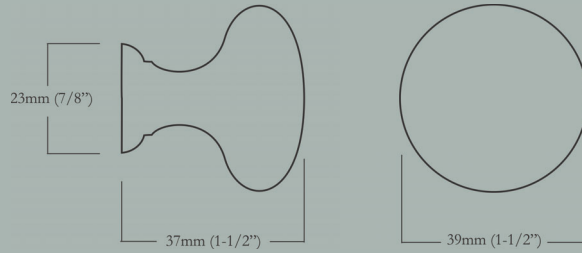

Macintosh Minor

39mm (1-1/2") Face Diameter x 23mm (7/8") Base Diameter, 37mm (1-1/2") Projection

<u>Item Number</u>	<u>Finish</u>	<u>Price</u>
HH-154-MR-X-PB	Polished Brass	$30.00
HH-154-MR-X-BN	Buff Nickel	$30.00
HH-154-MR-X-10B	Oil Rubbed Bronze	$30.00
HH-154-MR-X-PN	Polished Nickel	$30.00