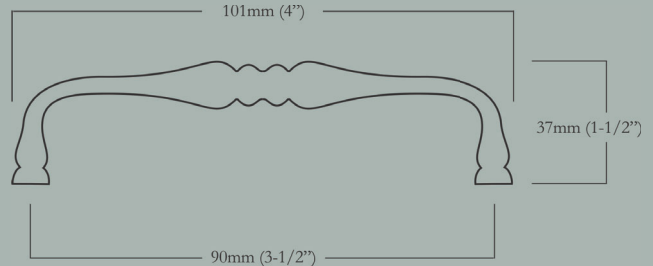

CL-601-MN-X-PB
Polished Brass

CL-601-MN-X-BN
Buff Nickel

CL-601-MN-X-10B
Oil Rubbed Bronze

CL-601-MN-X-IRN
Iron
(While supplies last)

CL-601-MN-X-PN
Polished Nickel

3-1/2" Country Pull

90mm (3-1/2") Center-to-Center x 101mm (4") Length x 37mm (1-1/2") Projection