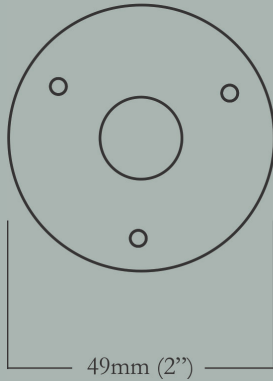

Crecy Major Dimensions

Escutcheon Diameter