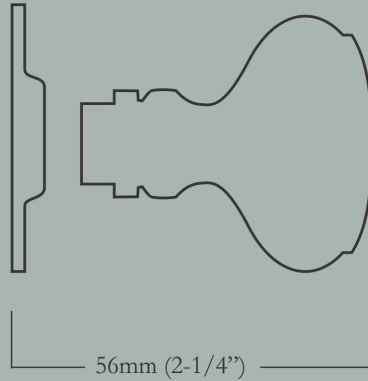

Overall Projection