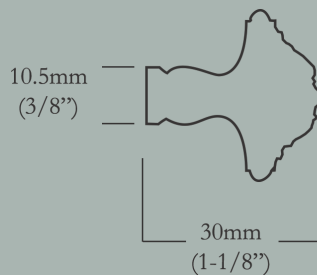

CL-118-MN-X10B
Oil Rubbed Bronze

CL-118-MN-X-PN
Polished Nickel

Minimus

Dunross Minor

40mm (1-5/8") Face Diameter x 14mm (1/2") Base Diameter, 40mm (1-5/8") Projection

<u>Item Number</u>	<u>Finish</u>	<u>Price</u>
CL-118-MR-X-PB	Polished Brass	\$30.00
CL-118-MR-X-PN	Polished Nickel	\$30.00
CL-118-MR-X-BN	Buff Nickel	\$30.00
CL-118-MR-X-10B	Oil Rubbed Bronze	\$30.00