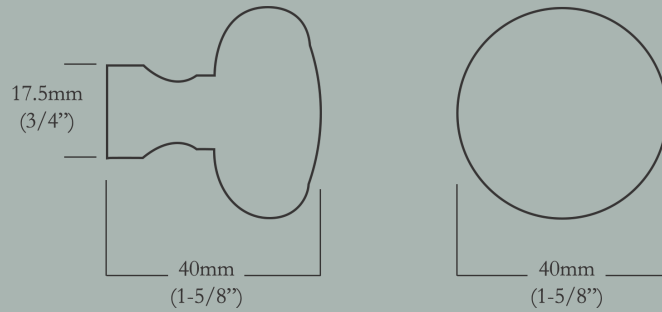

Askins Minor

40mm (1-5/8") Face Diameter x 17.5mm (3/4") Base Diameter, 40mm (1-5/8") Projection

<u>Item Number</u>	<u>Finish</u>	<u>Price</u>
CL-114-MR-X-PB	Polished Brass	$30.00
CL-114-MR-X-PN	Polished Nickel	$30.00
CL-114-MR-X-BN	Buff Nickel	$30.00
CL-114-MR-X-10B	Oil Rubbed Bronze	$30.00