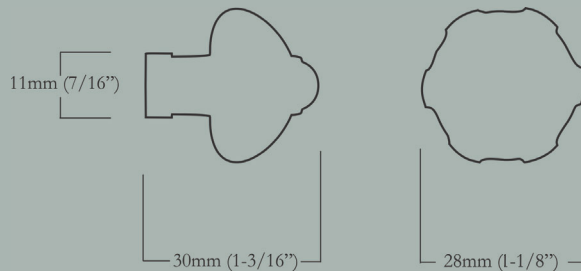

HH-153-MN-X-10B
Oil Rubbed Bronze

HH-153-MN-X-PN
Polished Nickel

Minimus

Lutyens Minor

38mm (1-1/2") Face Diameter x 18mm (3/4") Base Diameter, 40mm (1-1/2") Projection

<u>Item Number</u>	<u>Finish</u>	<u>Price</u>
HH-153-MR-X-PB	Polished Brass	\$30.00
HH-153-MR-X-BN	Buff Nickel	\$30.00
HH-153-MR-X-10B	Oil Rubbed Bronze	\$30.00
HH-153-MR-X-PN	Polished Nickel	\$30.00