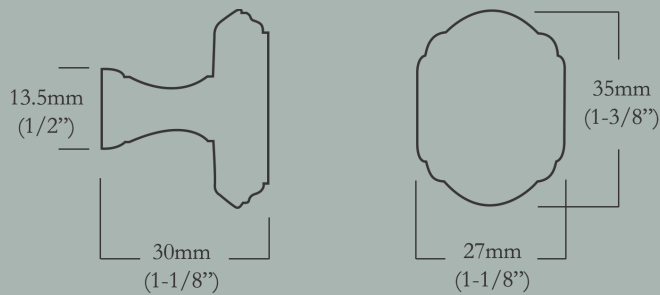

CL-116-MN-X10B
Oil Rubbed Bronze

CL-116-MN-X-PN
Polished Nickel

Minimus

Chantal Minor

32mm (1-1/4") x 44mm (1-3/4") Face x 17mm (5/8") Base Diameter, 35mm (1-3/8") Projection

<u>Item Number</u>	<u>Finish</u>	<u>Price</u>
CL-116-MR-X-PB	Polished Brass	\$30.00
CL-116-MR-X-PN	Polished Nickel	\$30.00
CL-116-MR-X-BN	Buff Nickel	\$30.00
CL-116-MR-X-10B	Oil Rubbed Bronze	\$30.00