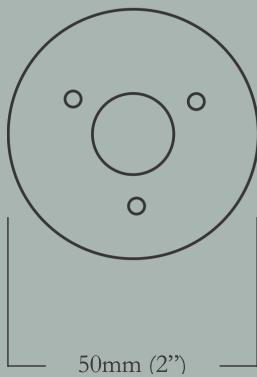

Regent Major Dimensions

Escutcheon Diameter