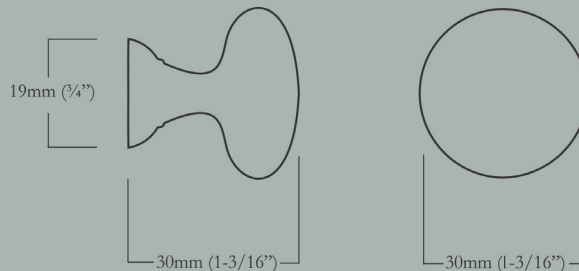

HH-154-MN-X-10B
Oil Rubbed Bronze

HH-154-MN-X-PN
Polished Nickel

Minimus

Macintosh Minor

39mm (1-1/2") Face Diameter x 23mm (7/8") Base Diameter, 37mm (1-1/2") Projection

<u>Item Number</u>	<u>Finish</u>	<u>Price</u>
HH-154-MR-X-PB	Polished Brass	\$30.00
HH-154-MR-X-BN	Buff Nickel	\$30.00
HH-154-MR-X-10B	Oil Rubbed Bronze	\$30.00
HH-154-MR-X-PN	Polished Nickel	\$30.00