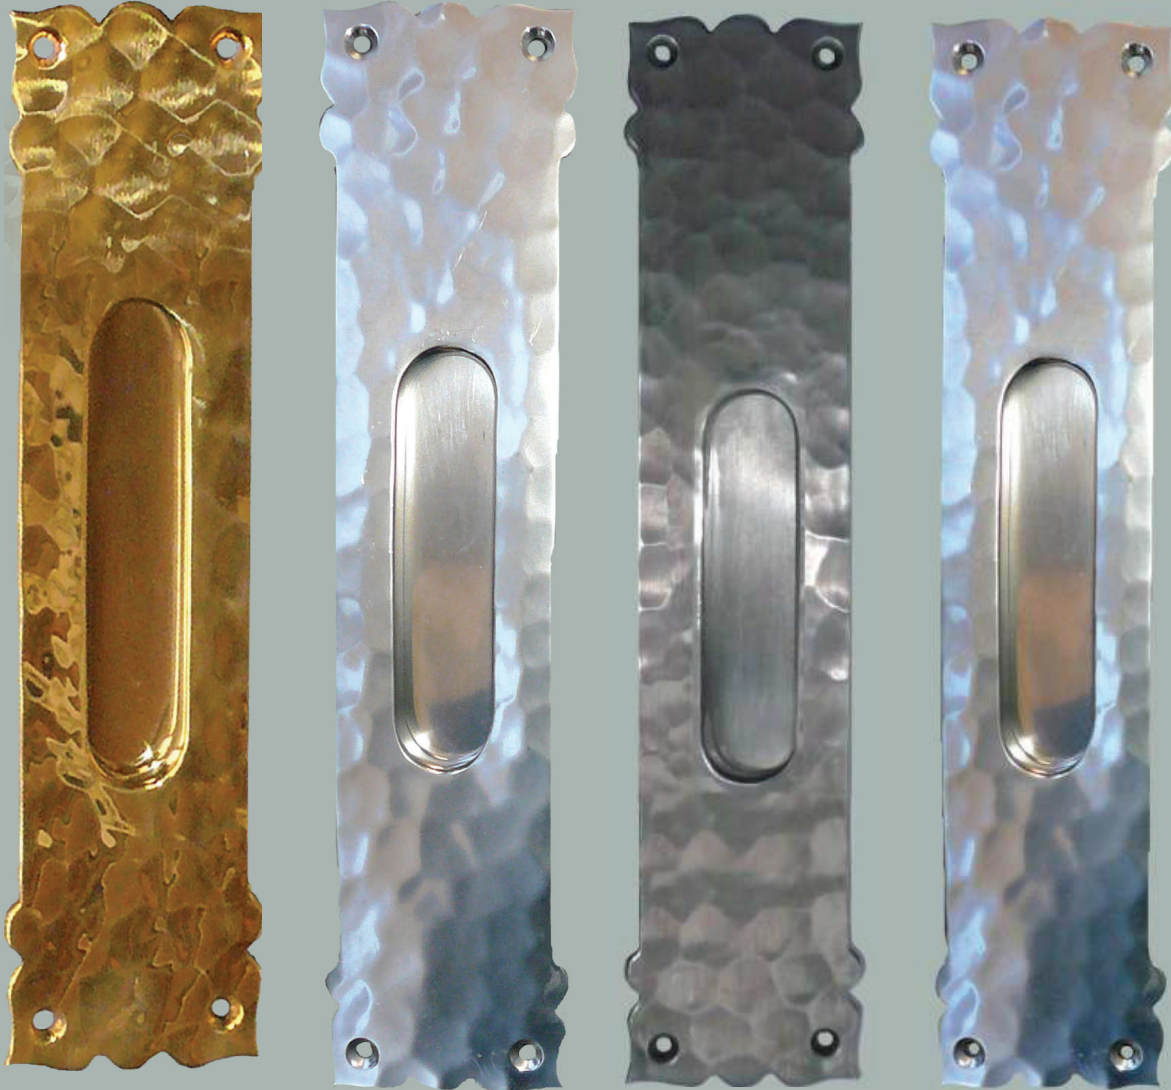

Gothic Flush Pull

HH-451-MX-S-PB
Polished Brass

HH-451-MX-S-BN
Buff Nickel

HH-451-MX-S-10B
Oil Rubbed Bronze

HH-451-MX-S-PN
Polished Nickel