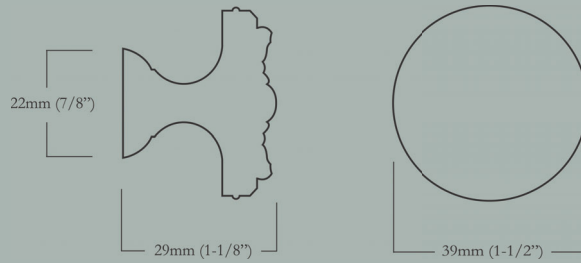

CL-110-MN-X-10B
Oil Rubbed Bronze

CL-110-MN-X-PN
Polished Nickel

Minimus

Empire Minor

39mm (1-1/2") Face Diameter x 22mm (7/8") Base Diameter, 29mm (1-1/8") Projection

<u>Item Number</u>	<u>Finish</u>	<u>Price</u>
CL-110-MR-X-PB	Polished Brass	\$30.00
CL-110-MR-X-BN	Buff Nickel	\$30.00
CL-110-MR-X-10B	Oil Rubbed Bronze	\$30.00
CL-110-MR-X-PN	Polished Nickel	\$30.00