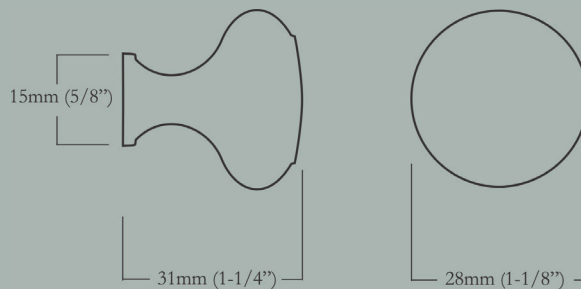

Champignon Minimus

28mm (1-1/8") Face Diameter x 15mm (5/8") Base Diameter, 31mm (1-1/4") Projection

<u>Item Number</u>	<u>Finish</u>	<u>Price</u>
CL-108-MN-X-PB	Polished Brass	$28.00
CL-108-MN-X-BN	Buff Nickel	$28.00
CL-108-MN-X-10B	Oil Rubbed Bronze	$28.00
CL-108-MN-X-PN	Polished Nickel	$28.00
CL-108-MN-X-IRN	Iron	$28.00