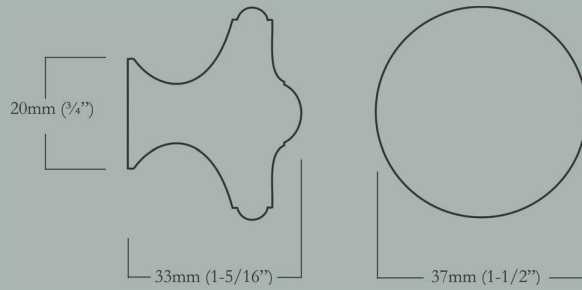

Bourgogne Minor

37mm (1-1/2") Face Diameter x 20mm (3/4") Base Diameter, 33mm (1-5/16") Projection

<u>Item Number</u>	<u>Finish</u>	<u>Price</u>
CL-107-MR-X-PB	Polished Brass	$30.00
CL-107-MR-X-BN	Buff Nickel	$30.00
CL-107-MR-X-10B	Oil Rubbed Bronze	$30.00
CL-107-MR-X-PN	Polished Nickel	$30.00
CL-107-MR-X-IRN	Iron	$40.00