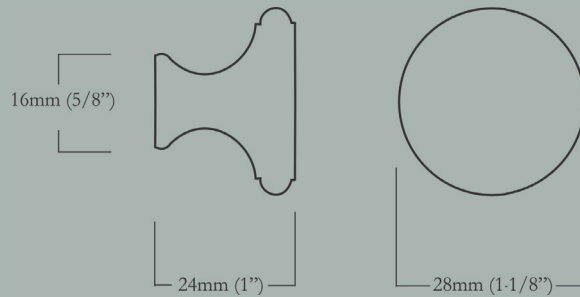

HH-155-MN-X-10B
Oil Rubbed Bronze

HH-155-MN-X-PN
Polished Nickel
(Available while supplies last)

Minimus

Perigord Minor

38mm (1-1/2") Face Diameter x 19mm (3/4") Base Diameter, 27mm (1-1/16") Projection

<u>Item Number</u>	<u>Finish</u>	<u>Price</u>
HH-155-MR-X-PB	Polished Brass	\$30.00
HH-155-MR-X-BN	Buff Nickel	\$30.00
HH-155-MR-X-10B	Oil Rubbed Bronze	\$30.00
HH-155-MR-X-PN	Polished Nickel	\$30.00
HH-155-MR-X-IRN	Iron	\$30.00