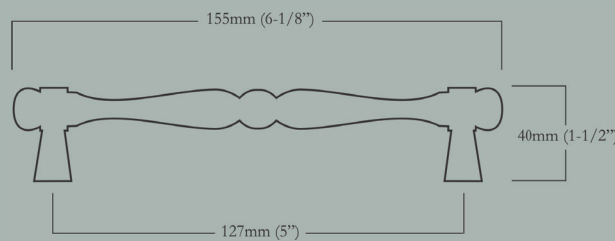

HH-651-MJ-X-PB
Polished Brass

HH-651-MJ-X-BN
Buff Nickel

HH-651-MJ-X10B
Oil Rubbed Bronze

HH-651-MJ-X-PN
Polished Nickel

5" Poitiers Pull

127mm (5") Center-to-Center x 155mm (6-1/8") Length, 40mm (1-1/2") Projection