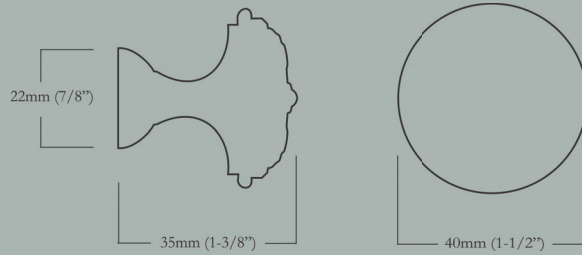

CL-104-MN-X-10B
Oil Rubbed Bronze

CL-104-MN-X-PN
Polished Nickel

Minimus

Louis XIV Minor

40mm (1-1/2") Face Diameter x 22mm (7/8") Base Diameter, 35mm (1-3/8") Projection

<u>Item Number</u>	<u>Finish</u>	<u>Price</u>
CL-104-MR-X-PB	Polished Brass	\$30.00
CL-104-MR-X-BN	Buff Nickel	\$30.00
CL-104-MR-X-10B	Oil Rubbed Bronze	\$30.00
CL-104-MR-X-PN	Polished Nickel	\$30.00