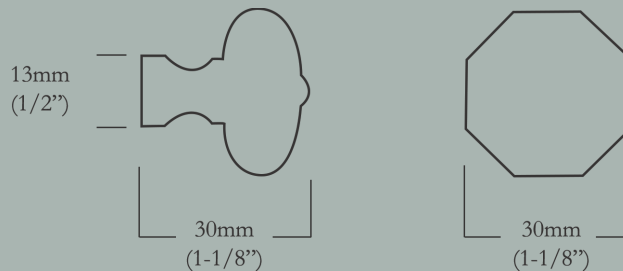

CL-122-MN-X10B
Oil Rubbed Bronze

CL-122-MN-X-PN
Polished Nickel

Minimus

Lampion Minor

40mm (1-5/8") Face Diameter x 17mm (5/8") Base Diameter, 40mm (1-5/8") Projection

<u>Item Number</u>	<u>Finish</u>	<u>Price</u>
CL-122-MR-X-PB	Polished Brass	\$30.00
CL-122-MR-X-PN	Polished Nickel	\$30.00
CL-122-MR-X-BN	Buff Nickel	\$30.00
CL-122-MR-X-10B	Oil Rubbed Bronze	\$30.00