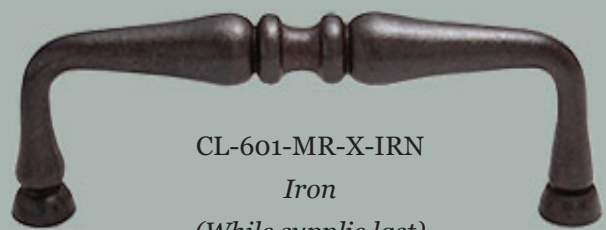

CL-601-MR-X-IRN
Iron
(While supplie last)