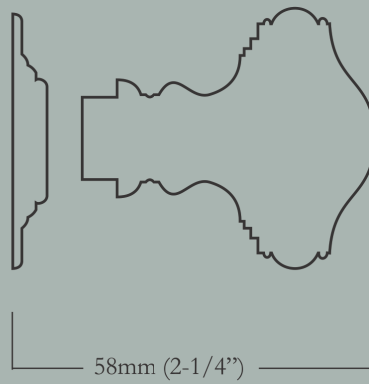

Overall Projection