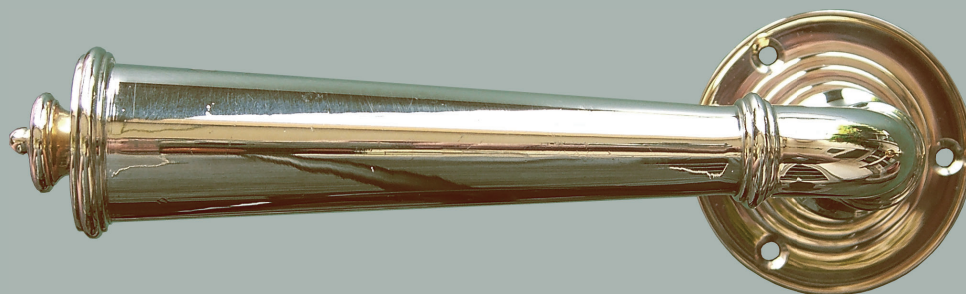

Drum Lever

CL-202-MX-H-PB
Polished Brass