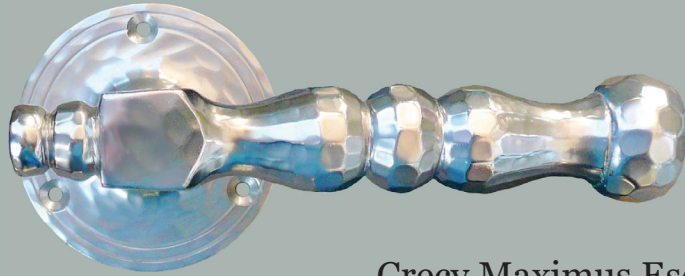

Drogo Maximus

Optional Escutcons & Backplates

Crey Maximus Escutcheon

Product Code: O