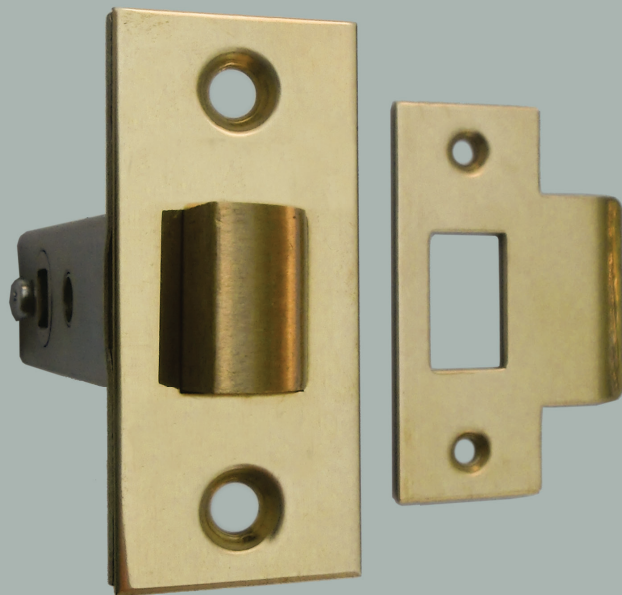

Passage Latch

Other Backsets available upon request

Mortice Latch

2-3/8" Backset

<u>Item Number</u>	<u>Finish</u>	<u>Unit Price</u>
LK-4060-A-PB	Polished Brass	$75
LK-4060-A-BN	Buff Nickel	$75
LK-4060-A-10B	Oil-Rubbed Bronze	$85

2-3/4" Backset

<u>Item Number</u>	<u>Finish</u>	<u>Unit Price</u>
LK-4060-B-PB	Polished Brass	$75
LK-4060-B-BN	Buff Nickel	$75
LK-4060-B-10B	Oil-Rubbed Bronze	$85