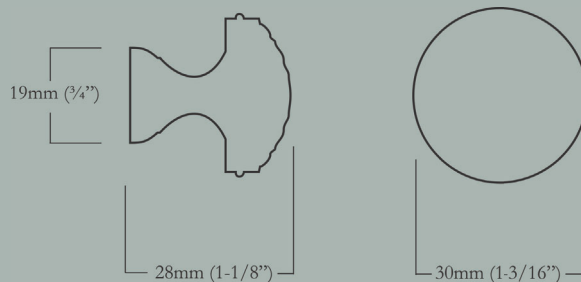

CL-105-MN-X-10B
Oil Rubbed Bronze

CL-105-MN-X-PN
Polished Nickel

Minimus

Louis XVI Minor

40mm (1-1/2") Face Diameter x 21mm (13/16") Base Diameter, 34mm (1-3/8") Projection

<u>Item Number</u>	<u>Finish</u>	<u>Price</u>
CL-105-MR-X-PB	Polished Brass	\$30.00
CL-105-MR-X-BN	Buff Nickel	\$30.00
CL-105-MR-X-10B	Oil Rubbed Bronze	\$30.00
CL-105-MR-X-PN	Polished Nickel	\$30.00