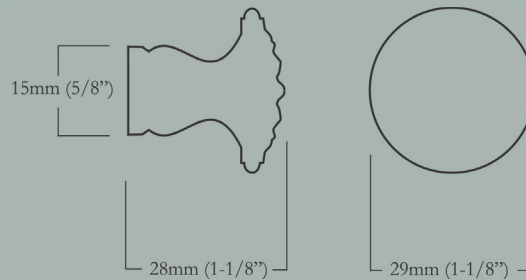

CL-111-MN-X-10B
Oil Rubbed Bronze

CL-111-MN-X-PN
Polished Nickel

Minimus

Jacobite Minor

39mm (1-1/2") Face Diameter x 18mm (3/4") Base Diameter, 34mm (1-3/8") Projection

<u>Item Number</u>	<u>Finish</u>	<u>Price</u>
CL-111-MR-X-PB	Polished Brass	\$30.00
CL-111-MR-X-BN	Buff Nickel	\$30.00
CL-111-MR-X-10B	Oil Rubbed Bronze	\$30.00
CL-111-MR-X-PN	Polished Nickel	\$30.00