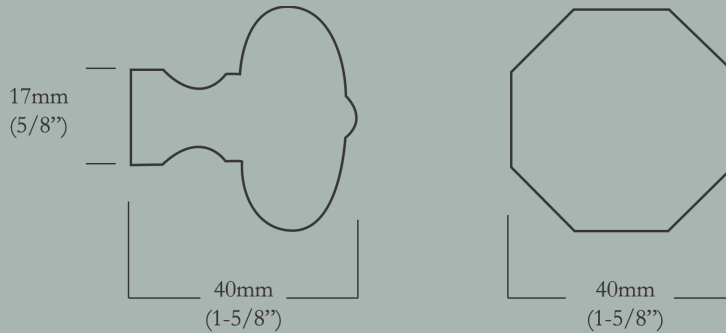

CL-122-MN-X10B
Oil Rubbed Bronze

CL-122-MN-X-PN
Polished Nickel

Minimus

Lampion Minor

40mm (1-5/8") Face Diameter x 17mm (5/8") Base Diameter, 40mm (1-5/8") Projection

<u>Item Number</u>	<u>Finish</u>	<u>Price</u>
CL-122-MR-X-PB	Polished Brass	\$30.00
CL-122-MR-X-PN	Polished Nickel	\$30.00
CL-122-MR-X-BN	Buff Nickel	\$30.00
CL-122-MR-X-10B	Oil Rubbed Bronze	\$30.00