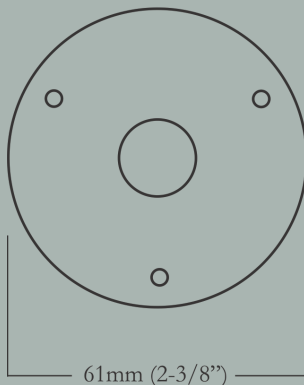

Brighton Maximus Dimensions

Escutcheon Diameter