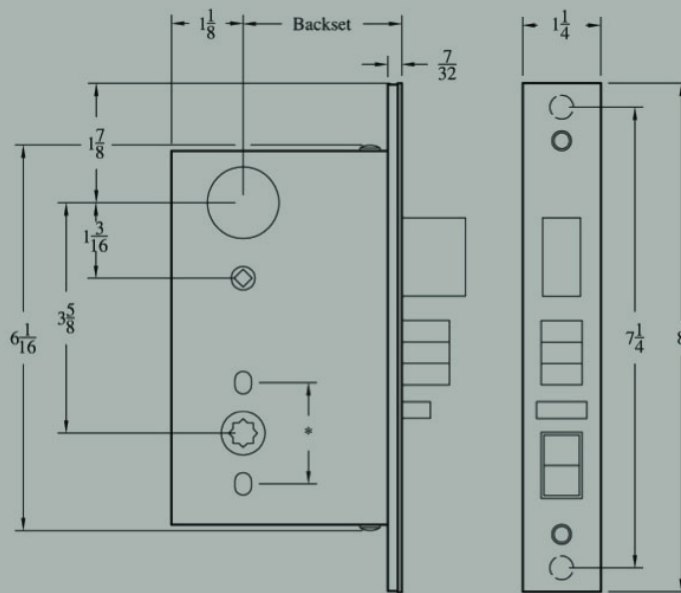

Lock Sets

Door Furniture

Le Mont Hardware[®]
European Door Furniture & Cabinet Hardware

Mortise Lock Sets

2-1/2" or 2-3/4" Backset
 Accurate Mechanism, multiple
 functions available.
 U/L Listed 3 Hour
 Grade 1 certified to ANSI/BHMA
 A156.13.2005 standard