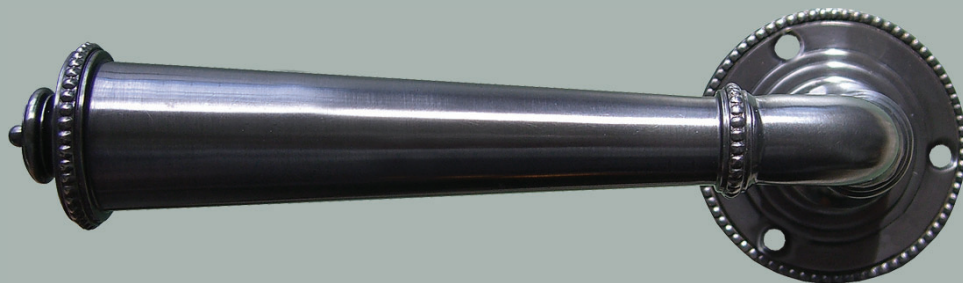

CL-201-MX-B-10B
Oil Rubbed Bronze