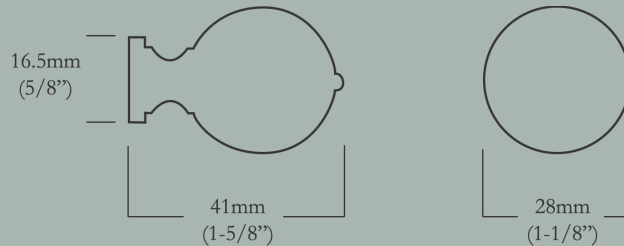

CL-120-MN-X10B
Oil Rubbed Bronze

CL-120-MN-X-PN
Polished Nickel

Minimus

Kemble Minor

38mm (1-1/2") Face Diameter x 22mm (7/8") Base Diameter, 56mm (2-1/4") Projection

<u>Item Number</u>	<u>Finish</u>	<u>Price</u>
CL-120-MR-X-PB	Polished Brass	\$30.00
CL-120-MR-X-PN	Polished Nickel	\$30.00
CL-120-MR-X-BN	Buff Nickel	\$30.00
CL-120-MR-X-10B	Oil Rubbed Bronze	\$30.00