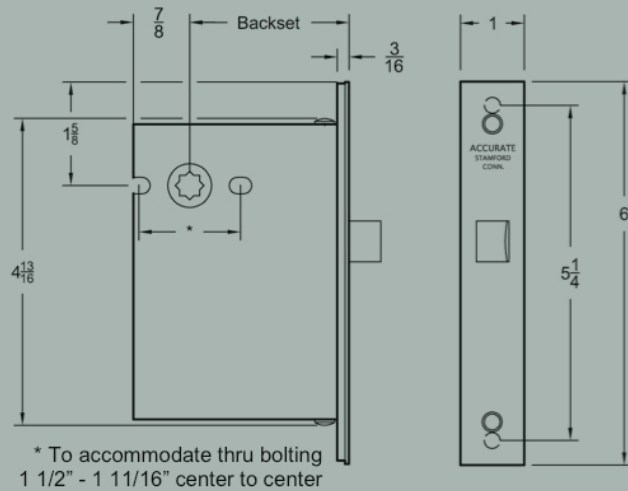

Interior Passage Latch

2-1/2" or 2-3/4" Backset available.
Accurate Mechanism.

Interior Passage Latch

2-1/2" Backset

<u>Item Number</u>	<u>Finish</u>	<u>Unit Price</u>
LK-9825-A-PB	Polished Brass	$275
LK-9825-A-BN	Buff Nickel	$275
LK-9825-A-10B	Oil-Rubbed Bronze	$275

2-3/4" Backset

<u>Item Number</u>	<u>Finish</u>	<u>Unit Price</u>
LK-9825-B-PB	Polished Brass	$275
LK-9825-B-BN	Buff Nickel	$275
LK-9825-B-10B	Oil-Rubbed Bronze	$275