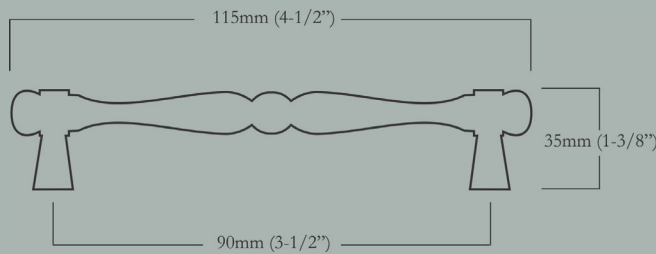

HH-651-MN-X-PB
Polished Brass

HH-651-MN-X-BN
Buff Nickel

HH-651-MN-X-PN
Polished Nickel

HH-651-MN-X10B
Oil Rubbed Bronze

3-1/2" Poitier's Pull

90mm (3-1/2") Center-to-Center x 115mm (4-1/2") Length x 35mm (1-3/8") Projection