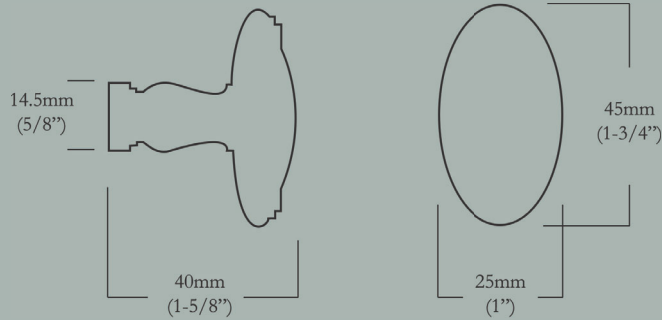

Lord's Oval Minor

45mm (1-3/4") x 25mm (1") Face x 14.5mm (5/8") Base Diameter, 40mm (1-5/8") Projection

<u>Item Number</u>	<u>Finish</u>	<u>Price</u>
CL-121-MR-X-PB	Polished Brass	$30.00
CL-121-MR-X-PN	Polished Nickel	$30.00
CL-121-MR-X-BN	Buff Nickel	$30.00
CL-121-MR-X-10B	Oil Rubbed Bronze	$30.00