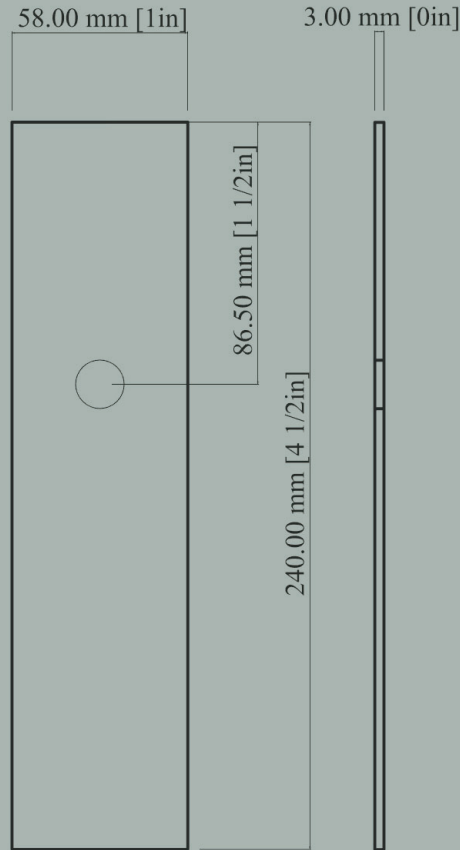

Hogarth Backplate

58mm (1") Width x 240mm (4-1/2") Height, 3mm Thick

<u>Item Number</u>	<u>Finish</u>	<u>Price</u>
CL-304-MX-K-PB	Polished Brass	\$180.00
CL-304-MX-K-PN	Polished Nickel	\$180.00
CL-304-MX-K-BN	Buff Nickel	\$180.00
CL-304-MX-K-10B	Oil Rubbed Bronze	\$180.00