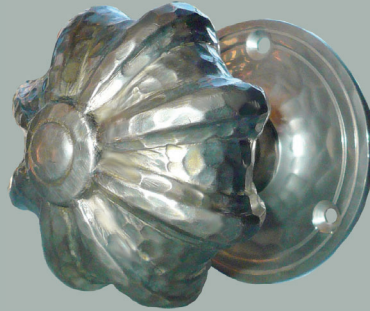

Lutyens Maximus

Optional Escutcons & Backplates

Crecy Maximus Escutcheon
Product Code: O