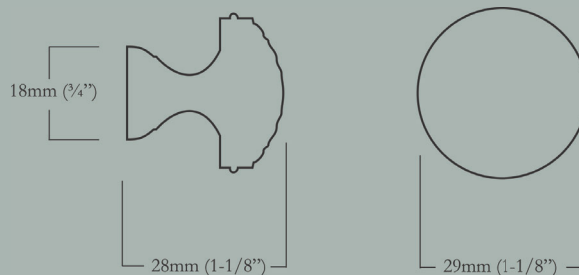

CL-112-MN-X-10B
Oil Rubbed Bronze

CL-112-MN-X-PN
Polished Nickel

Minimus

Louis XV Minor

39mm (1-1/2") Face Diameter x 21mm (13/16") Base Diameter, 35mm (1-3/8") Projection

<u>Item Number</u>	<u>Finish</u>	<u>Price</u>
CL-112-MR-X-PB	Polished Brass	\$30.00
CL-112-MR-X-BN	Buff Nickel	\$30.00
CL-112-MR-X-10B	Oil Rubbed Bronze	\$30.00
CL-112-MR-X-PN	Polished Nickel	\$30.00