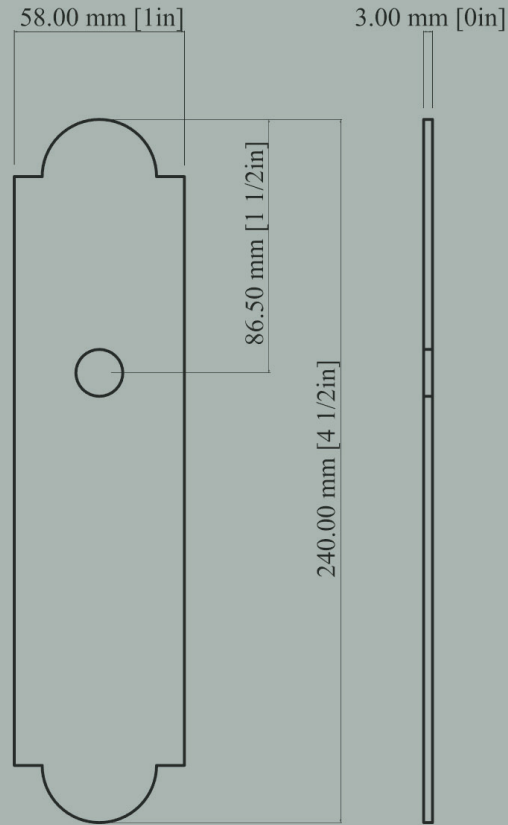

Nelson Backplate Dimensions

Nelson Backplate

58mm (1") Width x 240mm (4-1/2") Height, 3mm Thick

<u>Item Number</u>	<u>Finish</u>	<u>Price</u>
CL-301-MX-J-PB	Polished Brass	$180.00
CL-301-MX-J-PN	Polished Nickel	$180.00
CL-301-MX-J-BN	Buff Nickel	$180.00
CL-301-MX-J-10B	Oil Rubbed Bronze	$180.00