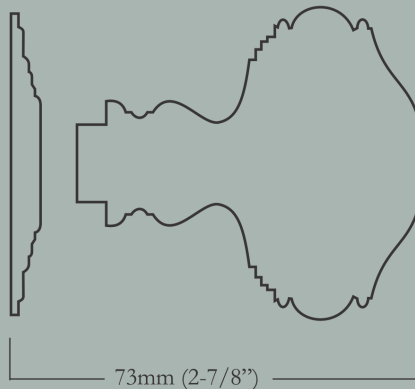

Overall Projection