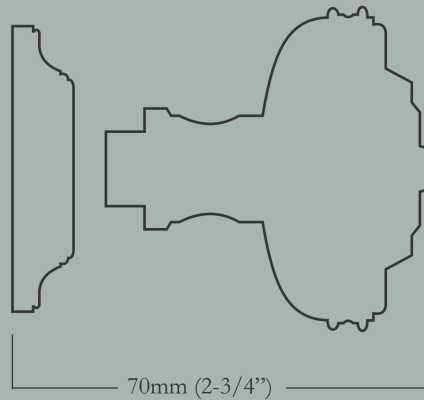

Overall Projection