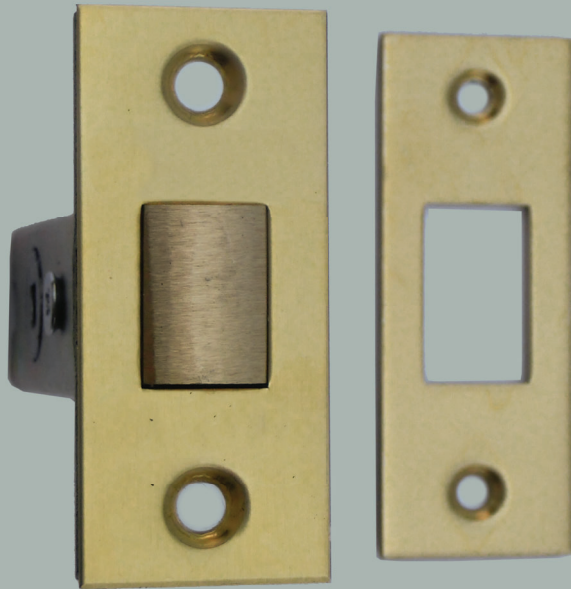

Privacy Bolt

Other Backsets available upon request

Privacy Deadbolt

2-3/8" Backset

<u>Item Number</u>	<u>Finish</u>	<u>Unit Price</u>
LK-8060-A-PB	Polished Brass	$95
LK-8060-A-BN	Buff Nickel	$95
LK-8060-A-10B	Oil-Rubbed Bronze	$105

2-3/4" Backset

<u>Item Number</u>	<u>Finish</u>	<u>Unit Price</u>
LK-8060-B-PB	Polished Brass	$95
LK-8060-B-BN	Buff Nickel	$95
LK-8060-B-10B	Oil-Rubbed Bronze	$105