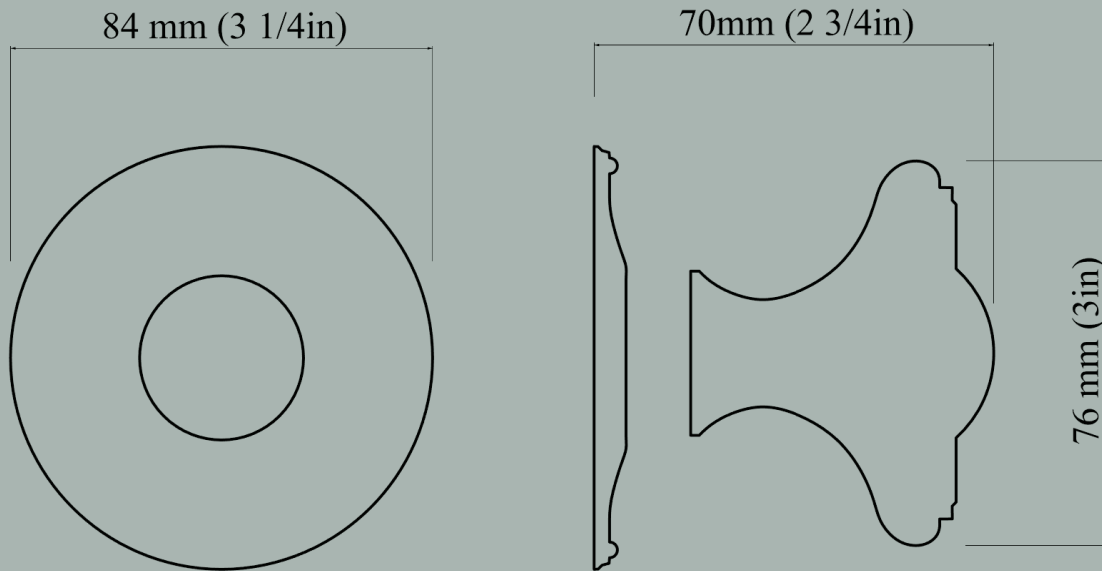

Duberry Centre Knob Dimensions

Escutcheon Diameter

Over All Projection

Duberry Centre Knob

Extra Large Duberry Center Knob & Escutcheon

64mm (2-1/2") Knob Diameter x 73mm (2-7/8") Overall Projection, 61mm (2-3/8") Escutcheon Diameter

<u>Item Number</u>	<u>Finish</u>	<u>Price</u>
CL-145-GG-2-PB	Polished Brass	$575.00
CL-145-GG-2-PN	Polished Nickel	$575.00
CL-145-GG-2-BN	Buff Nickel	$575.00
CL-145-GG-2-10B	Oil Rubbed Bronze	$575.00

(set includes one knob & one escutcheon)