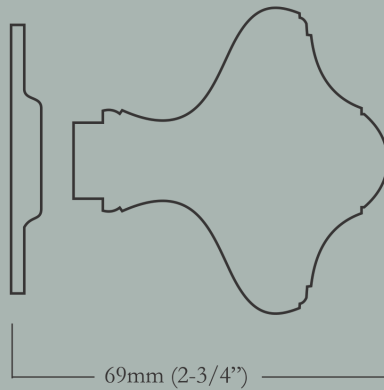

Overall Projection