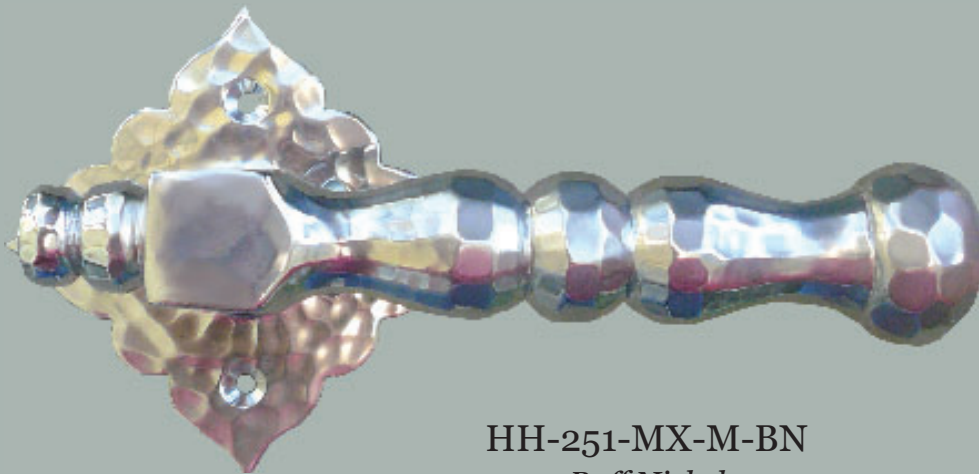

HH-251-MX-M-BN
Buff Nickel