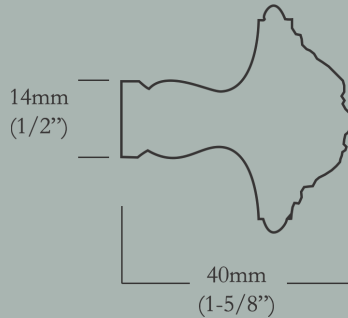

Dunross Minor

40mm (1-5/8") Face Diameter x 14mm (1/2") Base Diameter, 40mm (1-5/8") Projection

<u>Item Number</u>	<u>Finish</u>	<u>Price</u>
CL-118-MR-X-PB	Polished Brass	$30.00
CL-118-MR-X-PN	Polished Nickel	$30.00
CL-118-MR-X-BN	Buff Nickel	$30.00
CL-118-MR-X-10B	Oil Rubbed Bronze	$30.00