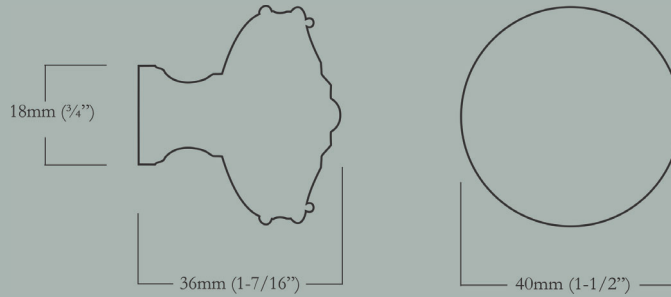

Brummel Minor

40mm (1-1/2") Face Diameter x 18mm (3/4") Base Diameter, 36mm (1-7/16") Projection

<u>Item Number</u>	<u>Finish</u>	<u>Price</u>
CL-102-MR-X-PB	Polished Brass	$30.00
CL-102-MR-X-BN	Buff Nickel	$30.00
CL-102-MR-X-10B	Oil Rubbed Bronze	$30.00
CL-102-MR-X-PN	Polished Nickel	$30.00