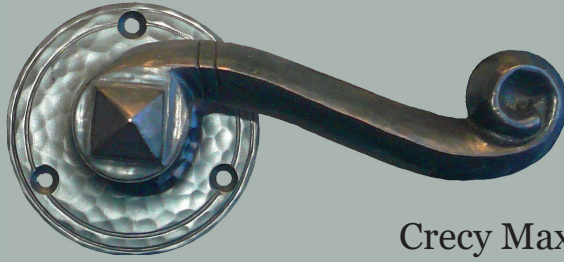

Voisey

Optional Escutcons & Backplates

Crecy Maximus Escutcheon
Product Code: O