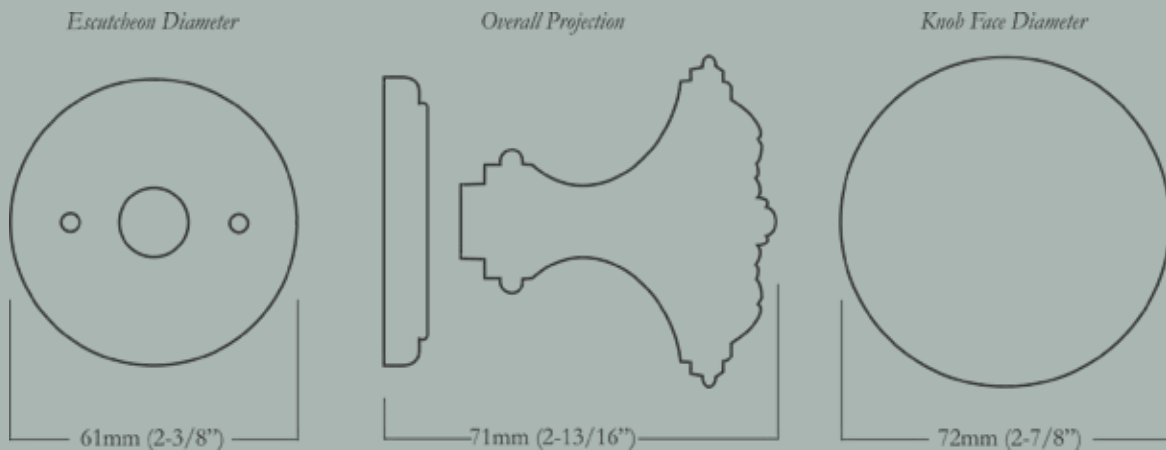

Louis XIV

CL-104-MX-E-PB
Polished Brass

CL-104-MX-E-BN
Buff Nickel

CL-104-MX-E-10B
Oil Rubbed Bronze

Louis XIV Dimensions

Escutcheons not suitable for pre-drilled doors.

For escutcheon details please turn to the Classic Escutcheon Specification Sheet section in product binder.

Louis XIV

Large Louis XIV Doorknob & Escutcheon Set

72mm (2-7/8") Knob Diameter x 71mm (2-13/16") Overall Projection, 61mm (2-3/8") Escutcheon Diameter

<u>Item Number</u>	<u>Finish</u>	<u>Price</u>
CL-104-MX-E-PB	Polished Brass	\$270.00
CL-104-MX-E-PN	Polished Nickel	\$350.00
CL-104-MX-E-BN	Buff Nickel	\$350.00
CL-104-MX-E-10B	Oil Rubbed Bronze	\$350.00