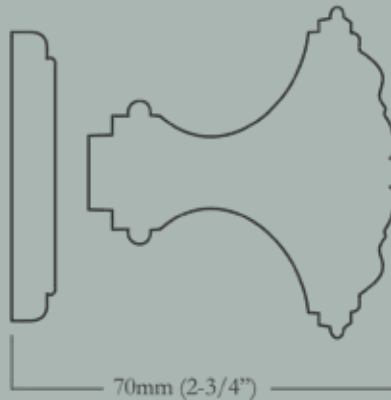

# *Louis XVI*

**CL-105-MX-E-PB**  
*Polished Brass*

**CL-105-MX-E-BN**  
*Buff Nickel*

**CL-105-MX-E-10B**  
*Oil Rubbed Bronze*

## Louis XVI Dimensions

Escutcheon Diameter

Overall Projection

Knob Face Diameter

*Escutcheons not suitable for pre-drilled doors.*

*For escutcheon details please turn to the Classic Escutcheon Specification Sheet section in product binder.*

## Large Louis XVI Doorknob & Escutcheon Set

*71mm (2-13/16") Knob Diameter x 70mm (2-3/4") Overall Projection, 61mm (2-3/8") Escutcheon Diameter*

<u>Item Number</u>	<u>Finish</u>	<u>Price</u>
CL-105-MX-E-PB	Polished Brass	\$270.00
CL-105-MX-E-PN	Polished Nickel	\$350.00
CL-105-MX-E-BN	Buff Nickel	\$350.00
CL-105-MX-E-10B	Oil Rubbed Bronze	\$350.00