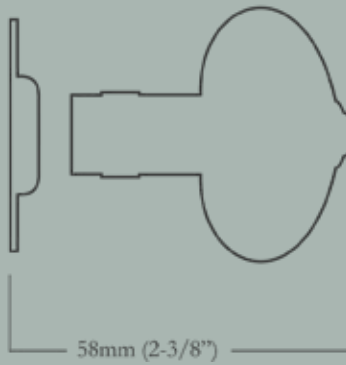

## Craftsman Backplate

56mm (2-1/4") Width x 240mm (9-1/2") Length

<u>Item Number</u>	<u>Finish</u>	<u>Price</u>
HH-153-MX-T-PB	Polished Brass	\$490.00
HH-153-MX-T-PN	Polished Nickel	\$570.00
HH-153-MX-T-BN	Buff Nickel	\$570.00
HH-153-MX-T-10B	Oil Rubbed Bronze	\$570.00

## Lutyens Major Dimensions

Escutcheon Diameter

Overall Projection

Knob Face Diameter

*Escutcheons not suitable for pre-drilled doors.*

*For escutcheon details please turn to the Classic Escutcheon Specification Sheet section in product binder.*

### Small Lutyens Doorknob & Escutcheon Set

*55mm (2-3/16") Knob Diameter x 58mm (2-3/8") Overall Projection, 53mm (2-1/16") Escutcheon Diameter*

<u>Item Number</u>	<u>Finish</u>	<u>Price</u>
HH-153-MJ-N-PB	Polished Brass	\$240.00
HH-153-MJ-N-PN	Polished Nickel	\$300.00
HH-153-MJ-N-BN	Buff Nickel	\$300.00
HH-153-MJ-N-10B	Oil Rubbed Bronze	\$300.00