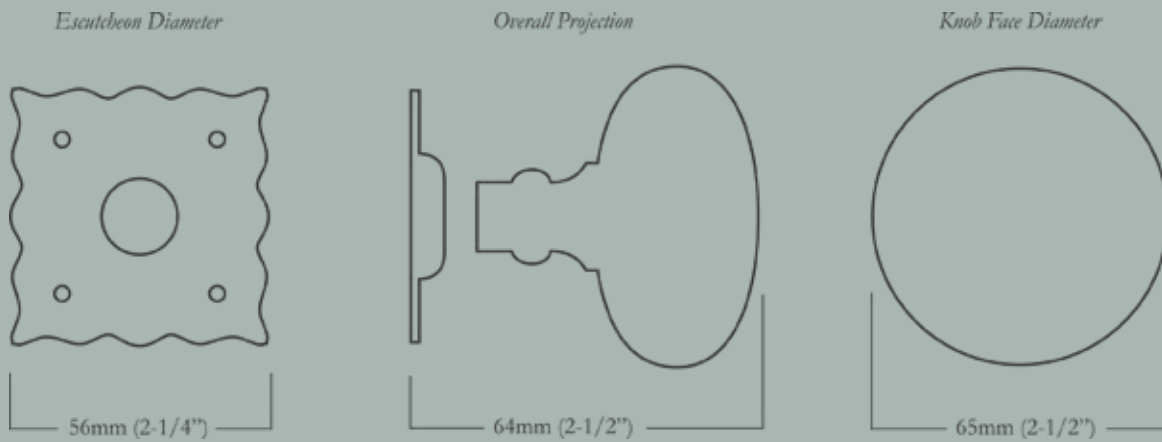

Macintosh Maximus

HH-154-MX-M-PB
Polished Brass

HH-154-MX-M-BN
Buff Nickel

HH-154-MX-M-10B
Oil Rubbed Bronze

Macintosh Maximus Dimensions

Escutcheons not suitable for pre-drilled doors.

For escutcheon details please turn to the Classic Escutcheon Specification Sheet section in product binder.

Macintosh Maximus

Large Macintosh Doorknob & Escutcheon Set

65mm (2-1/2") Knob Diameter x 64mm (2-1/2") Overall Projection, 56mm (2-1/4") Square Escutcheon

<u>Item Number</u>	<u>Finish</u>	<u>Price</u>
HH-154-MX-M-PB	Polished Brass	\$270.00
HH-154-MX-M-PN	Polished Nickel	\$350.00
HH-154-MX-M-BN	Buff Nickel	\$350.00
HH-154-MX-M-10B	Oil Rubbed Bronze	\$350.00

Backplate Product Code : O

Gothic Backplate

54mm (2-1/8") Width x 240mm (9-1/2") Length

<u>Item Number</u>	<u>Finish</u>	<u>Price</u>
HH-154-MX-S-PB	Polished Brass	\$490.00
HH-154-MX-S-PN	Polished Nickel	\$570.00
HH-154-MX-S-BN	Buff Nickel	\$570.00
HH-154-MX-S-10B	Oil Rubbed Bronze	\$570.00