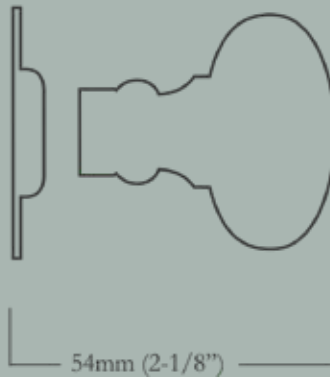

Backplate Product Code : S

Craftsman Backplate

56mm (2-1/4") Width x 240mm (9-1/2") Length

<u>Item Number</u>	<u>Finish</u>	<u>Price</u>
HH-154-MX-T-PB	Polished Brass	\$490.00
HH-154-MX-T-PN	Polished Nickel	\$570.00
HH-154-MX-T-BN	Buff Nickel	\$570.00
HH-154-MX-T-10B	Oil Rubbed Bronze	\$570.00

Backplate Product Code : T

For escutcheon details please turn to the Hand-Hammered Escutcheon Spec Sheet section in your product binder.

Macintosh Major

HH-154-MJ-N-PB
Polished Brass

HH-154-MJ-N-BN
Buff Nickel

HH-154-MJ-N-10B
Oil Rubbed Bronze

Macintosh Major Dimensions

Escutcheon Diameter

Overall Projection

Knob Face Diameter

Escutcheons not suitable for pre-drilled doors.

For escutcheon details please turn to the Classic Escutcheon Specification Sheet section in product binder.

Macintosh Major

Small Major Doorknob & Escutcheon Set

50mm (2") Knob Diameter x 54mm (2-1/8") Overall Projection, 53mm (2-1/16") Escutcheon Diameter

<u>Item Number</u>	<u>Finish</u>	<u>Price</u>
HH-154-MJ-N-PB	Polished Brass	\$240.00
HH-154-MJ-N-PN	Polished Nickel	\$300.00
HH-154-MJ-N-BN	Buff Nickel	\$300.00
HH-154-MJ-N-10B	Oil Rubbed Bronze	\$300.00