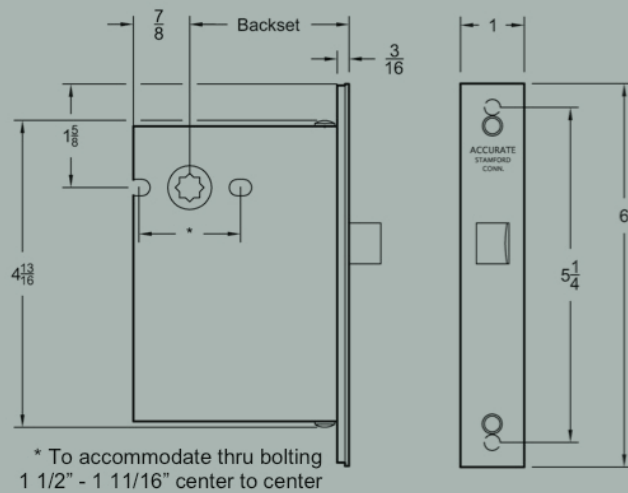

Interior Passage Latch

2-1/2" or 2-3/4" Backset available.
Accurate Mechanism.

Interior Passage Latch

2-1/2" Backset

<u>Item Number</u>	<u>Finish</u>	<u>Unit Price</u>
LK-9825-A-PB	Polished Brass	$275
LK-9825-A-BN	Buff Nickel	$275
LK-9825-A-10B	Oil-Rubbed Bronze	$275

2-3/4" Backset

<u>Item Number</u>	<u>Finish</u>	<u>Unit Price</u>
LK-9825-B-PB	Polished Brass	$275
LK-9825-B-BN	Buff Nickel	$275
LK-9825-B-10B	Oil-Rubbed Bronze	$275