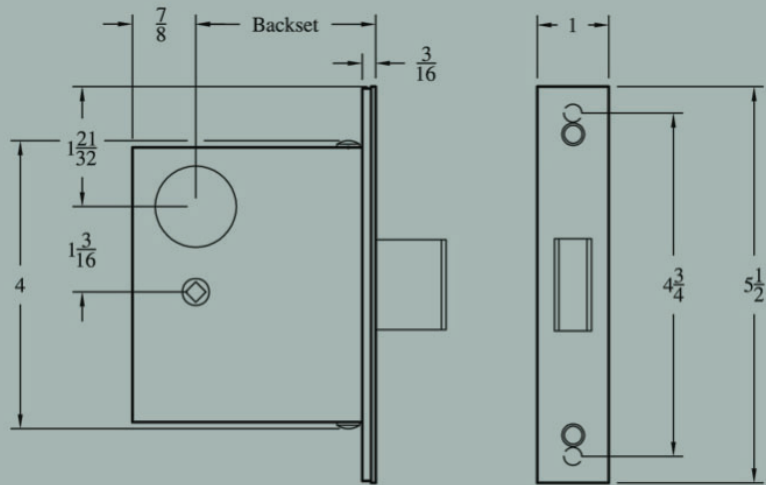

Interior Deadlock

2-1/2" Backset

<u>Item Number</u>	<u>Finish</u>	<u>Unit Price</u>
LK-950-A-PB	Polished Brass	$275
LK-950-A-BN	Buff Nickel	$275
LK-950-A-10B	Oil-Rubbed Bronze	$275

2-3/4" Backset

<u>Item Number</u>	<u>Finish</u>	<u>Unit Price</u>
LK-950-B-PB	Polished Brass	$275
LK-950-B-BN	Buff Nickel	$275
LK-950-B-10B	Oil-Rubbed Bronze	$275