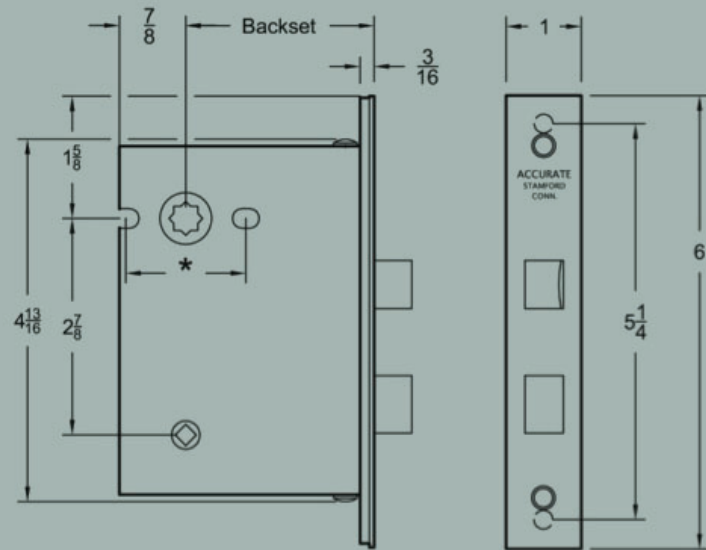

# Interior Privacy Lock

2-1/2" or 2-3/4" Backset available. Accurate Mechanism.