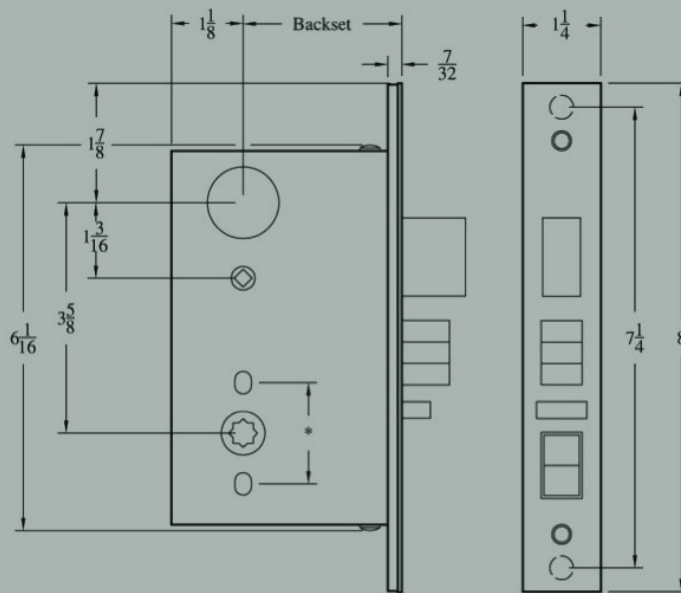

# Mortise Lock Sets

2-1/2" or 2-3/4" Backset  
 Accurate Mechanism, multiple  
 functions available.  
 U/L Listed 3 Hour  
 Grade 1 certified to ANSI/BHMA  
 A156.13.2005 standard

Mortise Lock  
 Single or double cylinder  
 LK-924