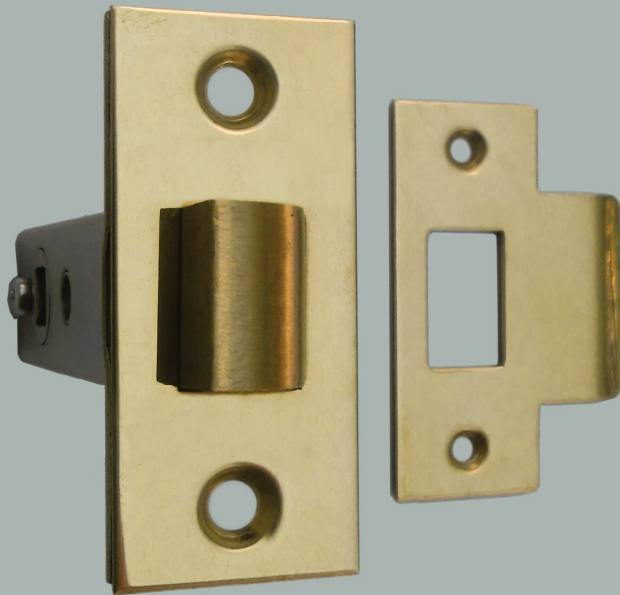

# Passage Latch

Other Backsets available upon request

## Mortice Latch

### 2-3/8" Backset

<u>Item Number</u>	<u>Finish</u>	<u>Unit Price</u>
LK-4060-A-PB	Polished Brass	\$75
LK-4060-A-BN	Buff Nickel	\$75
LK-4060-A-10B	Oil-Rubbed Bronze	\$85

### 2-3/4" Backset

<u>Item Number</u>	<u>Finish</u>	<u>Unit Price</u>
LK-4060-B-PB	Polished Brass	\$75
LK-4060-B-BN	Buff Nickel	\$75
LK-4060-B-10B	Oil-Rubbed Bronze	\$85