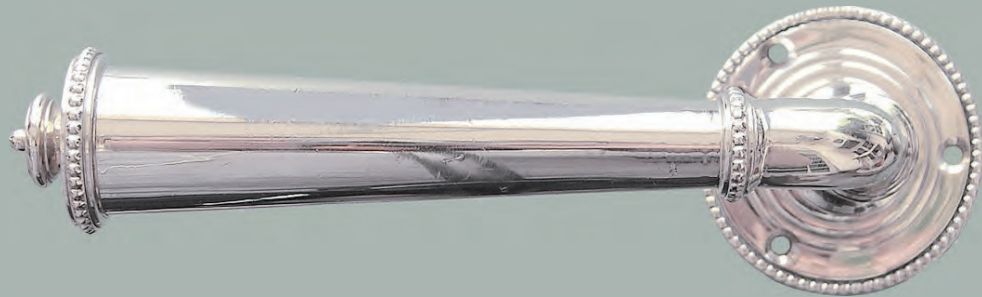

# *Regency Drum Lever*

CL-201-MX-B-PB  
*Polished Brass*

CL-201-MX-B-BN  
*Buff Nickel*

CL-201-MX-B-10B  
*Oil Rubbed Bronze*

## Regency Drum Dimensions

*Escutcheons not suitable for pre-drilled doors.*

*For escutcheon details please turn to the Classic Escutcheon Specification Sheet section in product binder.*

## Regency Drum Lever

### Regency Drum Lever & Escutcheon Set

*125mm (4-7/8") Lever Length x 80mm (3-3/16") Overall Projection, 50mm (2") Escutcheon Diameter*

<u>Item Number</u>	<u>Finish</u>	<u>Price</u>
CL-201-MX-B-PB	Polished Brass	\$270.00
CL-201-MX-B-PN	Polished Nickel	\$350.00
CL-201-MX-B-BN	Buff Nickel	\$350.00
CL-201-MX-B-10B	Oil Rubbed Bronze	\$350.00