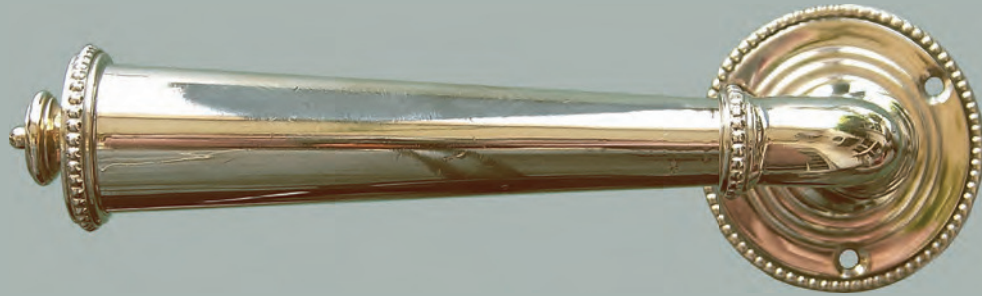

# *Regency Drum Lever*

CL-201-MX-B-PB  
*Polished Brass*

CL-201-MX-B-BN  
*Buff Nickel*

CL-201-MX-B-10B  
*Oil Rubbed Bronze*

## Regency Drum Dimensions

*Escutcheons not suitable for pre-drilled doors.*

*For escutcheon details please turn to the Classic Escutcheon Specification Sheet section in product binder.*

## Regency Drum Lever

### Regency Drum Lever & Escutcheon Set

*125mm (4-7/8") Lever Length x 80mm (3-3/16") Overall Projection, 50mm (2") Escutcheon Diameter*

<u>Item Number</u>	<u>Finish</u>	<u>Price</u>
CL-201-MX-B-PB	Polished Brass	\$270.00
CL-201-MX-B-PN	Polished Nickel	\$350.00
CL-201-MX-B-BN	Buff Nickel	\$350.00
CL-201-MX-B-10B	Oil Rubbed Bronze	\$350.00