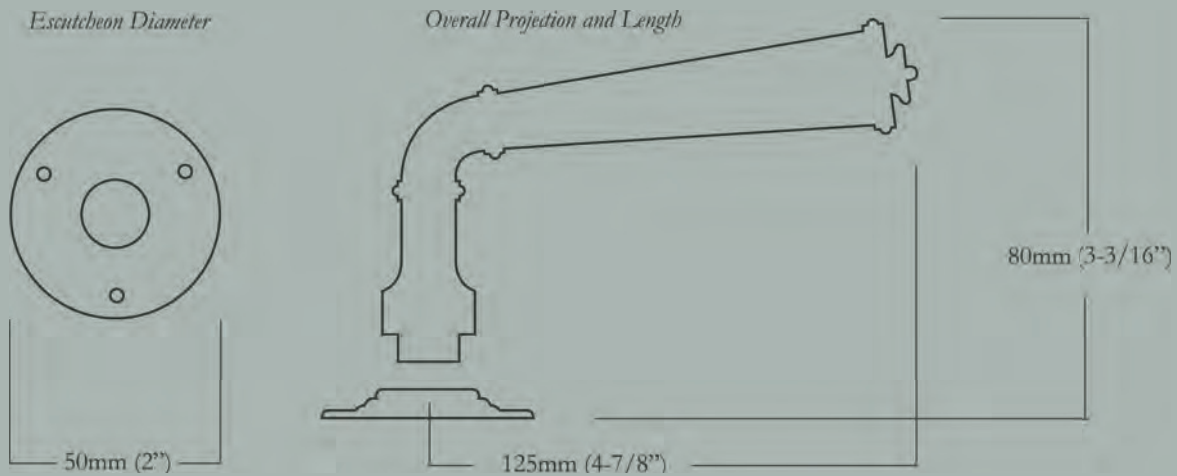

Regency Drum Dimensions

Escutcheons not suitable for pre-drilled doors.

For escutcheon details please turn to the Classic Escutcheon Specification Sheet section in product binder.

Regency Drum Lever

Regency Drum Lever & Escutcheon Set

125mm (4-7/8") Lever Length x 80mm (3-3/16") Overall Projection, 50mm (2") Escutcheon Diameter

<u>Item Number</u>	<u>Finish</u>	<u>Price</u>
CL-201-MX-B-PB	Polished Brass	$270.00
CL-201-MX-B-PN	Polished Nickel	$350.00
CL-201-MX-B-BN	Buff Nickel	$350.00
CL-201-MX-B-10B	Oil Rubbed Bronze	$350.00

(set includes two levers & two escutcheons)